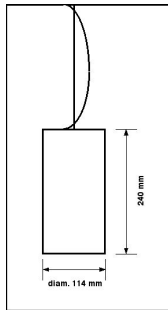

ISIS LED PENDANT

all measurements are in millimeters (mm),
 to get inches divide by 25.4

120 Volt	3.9 Watt
-------------	----------

Product Number:
 700-559-613-....

Bulb Color:
 40 cool white
 70 warm white