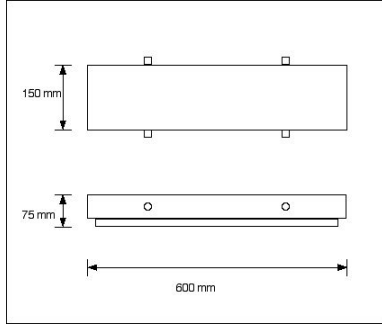

QUADRO LED WALL LIGHT

all measurements are in millimeters (mm),
 to get inches divide by 25.4

120 Volt	24 Watt	2 x HF 2 Stick Sylvania	750 Lumen
-------------	------------	-------------------------------	--------------

Product Number:
 730-573-..

Bulb Color:
 70 warm white

Wall/ceiling LED Fixture
 White powder coated metal body, frosted acrylic glass, matt silver sides

Electronic ballast Osram
 Optotronic QT 75/120-277/24 Volt