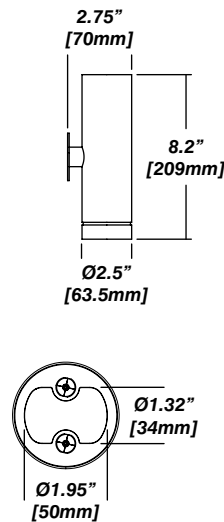

LETO 11 Mini W M UD

WALL MOUNT LED DOWNLIGHT

Light Engine

- **Output:** up to 2000lm
- **High Efficacy:** up to 100 lumen/Watt
- **Color Options (CCT):** 2500K, 2700K, 3000K, 3500K, 4000K, 6500K
- **Color Consistency:** Range within a 3-MacAdam Ellipse
- **Color rendering (CRI):** 90 CRI & 50+ R9 Value

Driver

- **Dimming:** 1% dimming standard with 0.1% option
- **Ripple:** Industry leading Low ripple
- **Efficiency:** Power Factor >0.9
  Efficiency over 85%
  Class 2 output for safety

Installation

- Pre-assembled for quick installation
- Low profile against the wall gives a floating appearance

Construction

- Machined aluminum construction
- High quality, scratch resistant powder coated finish in standard, premium or custom colors
- Made in Canada

Canopy

955 - Round Slim

954 - Semi-Recessed + Cylinder Driver Housing

Dimensions

L - Large

M - Medium

S - Small

Accessories

Frosted Lens

Honeycomb