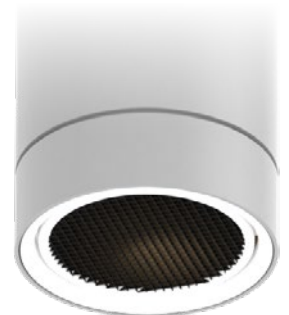

LETO 11 Mini W M UD

WALL MOUNT LED DOWNLIGHT

Light Engine

- **Output:** up to 2000lm
- **High Efficacy:** up to 100 lumen/Watt
- **Color Options (CCT):** 2500K, 2700K, 3000K, 3500K, 4000K, 6500K
- **Color Consistency:** Range within a 3-MacAdam Ellipse
- **Color rendering (CRI):** 90 CRI & 50+ R9 Value

Driver

- **Dimming:** 1% dimming standard with 0.1% option
- **Ripple:** Industry leading Low ripple
- **Efficiency:** Power Factor >0.9
  Efficiency over 85%
  Class 2 output for safety

Installation

- Pre-assembled for quick installation
- Low profile against the wall gives a floating appearance

Construction

- Machined aluminum construction
- High quality, scratch resistant powder coated finish in standard, premium or custom colors
- Made in Canada

Canopy

955 - Round Slim

954 - Semi-Recessed + Cylinder Driver Housing

Dimensions

L - Large

M - Medium

S - Small

Accessories

Frosted Lens

Honeycomb