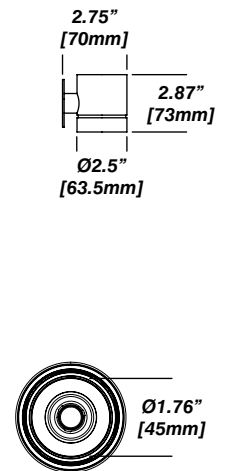

LETO 11 Mini W M UD

WALL MOUNT LED DOWNLIGHT

Light Engine

- **Output:** up to 2000lm
- **High Efficacy:** up to 100 lumen/Watt
- **Color Options (CCT):** 2500K, 2700K, 3000K, 3500K, 4000K, 6500K
- **Color Consistency:** Range within a 3-MacAdam Ellipse
- **Color rendering (CRI):** 90 CRI & 50+ R9 Value

Driver

- **Dimming:** 1% dimming standard with 0.1% option
- **Ripple:** Industry leading Low ripple
- **Efficiency:** Power Factor >0.9
  Efficiency over 85%
  Class 2 output for safety

Installation

- Pre-assembled for quick installation
- Low profile against the wall gives a floating appearance

Construction

- Machined aluminum construction
- High quality, scratch resistant powder coated finish in standard, premium or custom colors
- Made in Canada

Canopy

955 - Round Slim

954 - Semi-Recessed + Cylinder Driver Housing

Dimensions

L - Large

M - Medium

S - Small

Accessories

Frosted Lens

Honeycomb