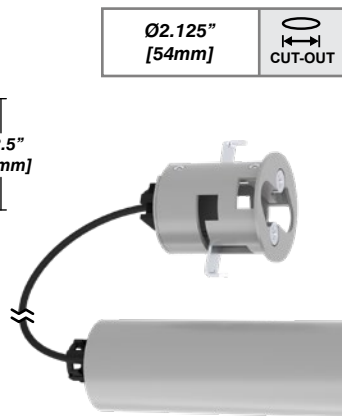

954 - Semi-Recessed + Cylinder Driver Housing