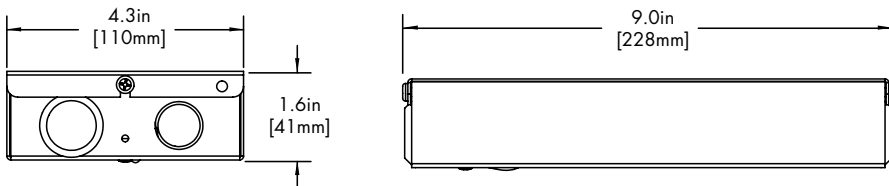

Remote Driver Housing

Depending on the options selected in the order code on page 1, a Remote Driver Housing may be required. This will automatically be generated and put on your order as necessary.

REMOTE DRIVER	MODEL	OUTPUT	CCT	DRIVER	DRIVER OPTIONS
HRM-Housing, Remote	LET11W-SM - Leto 11 Wet Surface Mount	Same as Fixture	Same as Fixture	Same as Fixture	Same as Fixture

Maximum mounting distance to luminaire using 18 AWG wire						
010S	PHSD	010L	010G	DALI DALI8	DMX	LUTE
16'	16'	72'	72'	72'	149'	15'

HRM Single with Externally Mounted Driver

Driver
010L or 010G
010S
010L or 010G or 010S
DALI or LUTE

HRM Single

Driver
PHSD

HRM Double

Driver
DALI8
DMX

EMG Emergency Driver

120 minute EMG operation time.

Driver
EMG