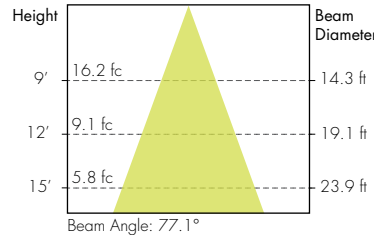

Tunable White 6500K

COLOR VECTOR GRAPHIC

— Reference Source — Test Source

Photometry

10° Faceted Reflector

30° Smooth Reflector

18° Faceted Reflector

45° Smooth Reflector

30° Faceted Reflector

80° Smooth Reflector

45° Faceted Reflector

60° Faceted Reflector