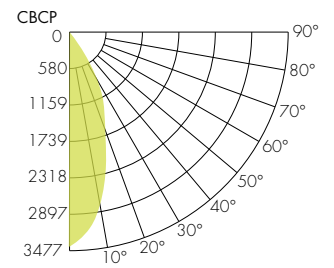

COLOR VECTOR GRAPHIC

— Reference Source — Test Source

Warm Dim 3000K

COLOR VECTOR GRAPHIC

— Reference Source — Test Source

Tunable White 2700K

COLOR VECTOR GRAPHIC

— Reference Source — Test Source

Tunable White 6500K

COLOR VECTOR GRAPHIC

— Reference Source — Test Source

Photometry

10° Faceted Reflector

30° Smooth Reflector

18° Faceted Reflector

45° Smooth Reflector

30° Faceted Reflector

80° Smooth Reflector

45° Faceted Reflector

60° Faceted Reflector