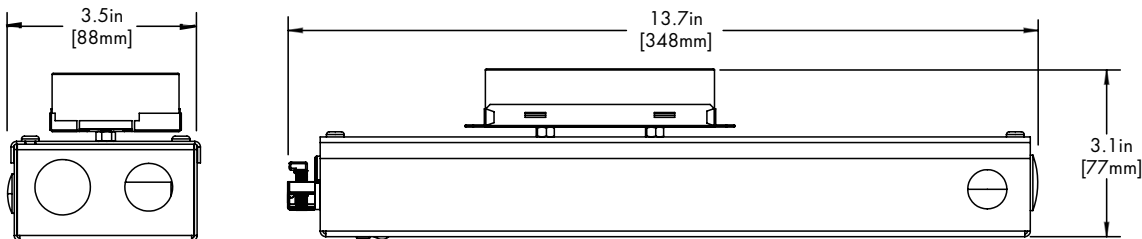

EMG Emergency Driver

120 minute EMG operation time.