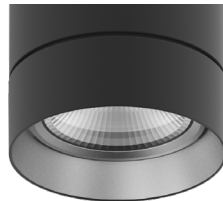

LETO 11

SURFACE MOUNT WET LED DOWNLIGHT

TUNABLE WHITE & WARM DIM

Features

- Faceted and Smooth metal reflectors provide beam spreads between 10° to 80°.
- Nine drivers selections available to cover wide range of applications.
- Four output options available up to 2000 lumens.
- 5 year warranty.

Driver
EMG

LETO 11

SURFACE MOUNT WET LED DOWNLIGHT
TUNABLE WHITE & WARM DIM

Standard Colors

BK
Black

WH
White

SL
Silver

Premium Colors

MA
Mocha

CC
Charcoal

CR
Cerulean

FB
Firebrick

Two Tone Finishes

Inside finish refers to Baffle Finish selection from page 1. Any combination may be used for baffle and body finishes.

TM-30

Warm Dim 1800K