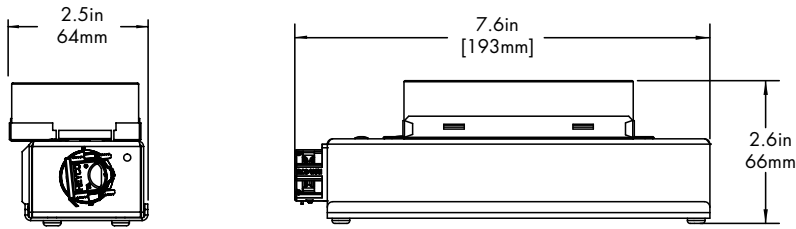

Remote Driver Housing

Depending on the options selected in the order code on page 1, a Remote Driver Housing may be required. This will automatically be generated and put on your order as necessary.

REMOTE DRIVER	MODEL	OUTPUT	CCT	DRIVER	DRIVER OPTIONS
HRM-Housing, Remote	LET11W-SM - Leto 11 Wet Surface Mount	Same as Fixture	Same as Fixture	Same as Fixture	Same as Fixture

Maximum mounting distance to luminaire using 18 AWG wire						
010S	PHSD	010L	010G	DALI DALI8	DMX	LUTE
16'	16'	72'	72'	72'	149'	15'

HRM Single with Externally Mounted Driver