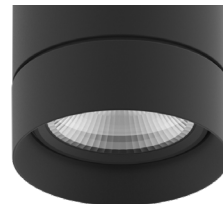

CC
Charcoal