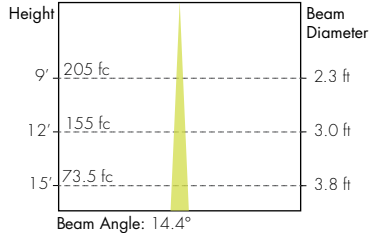

Tunable White 6500K

COLOR VECTOR GRAPHIC

— Reference Source — Test Source

Photometry

10° Faceted Reflector

30° Smooth Reflector

18° Faceted Reflector

45° Smooth Reflector