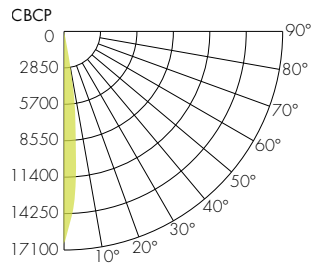

COLOR VECTOR GRAPHIC

— Reference Source — Test Source

Warm Dim 3000K

COLOR VECTOR GRAPHIC

— Reference Source — Test Source

Tunable White 2700K

COLOR VECTOR GRAPHIC

— Reference Source — Test Source

Tunable White 6500K

COLOR VECTOR GRAPHIC

— Reference Source — Test Source

Photometry

10° Faceted Reflector

30° Smooth Reflector

18° Faceted Reflector

45° Smooth Reflector

30° Faceted Reflector

80° Smooth Reflector

45° Faceted Reflector

60° Faceted Reflector