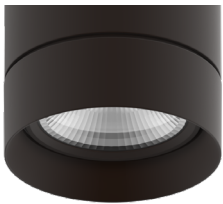

Premium Colors

MA
Mocha