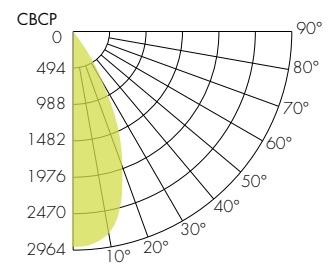

COLOR VECTOR GRAPHIC

— Reference Source — Test Source

Warm Dim 3000K

COLOR VECTOR GRAPHIC

— Reference Source — Test Source

Tunable White 2700K

COLOR VECTOR GRAPHIC

— Reference Source — Test Source

Tunable White 6500K

COLOR VECTOR GRAPHIC

— Reference Source — Test Source

Photometry

10° Faceted Reflector

30° Smooth Reflector

18° Faceted Reflector

45° Smooth Reflector

30° Faceted Reflector

80° Smooth Reflector

45° Faceted Reflector

60° Faceted Reflector