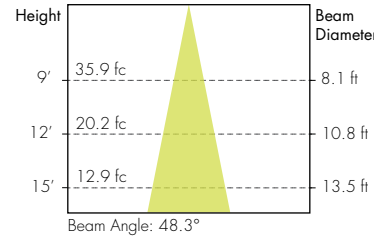

Tunable White 6500K

COLOR VECTOR GRAPHIC

— Reference Source — Test Source

Photometry

10° Faceted Reflector

30° Smooth Reflector

18° Faceted Reflector

45° Smooth Reflector