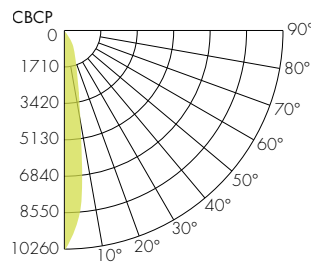

COLOR VECTOR GRAPHIC

— Reference Source — Test Source

Warm Dim 3000K

COLOR VECTOR GRAPHIC

— Reference Source — Test Source

Tunable White 2700K

COLOR VECTOR GRAPHIC

— Reference Source — Test Source

Tunable White 6500K

COLOR VECTOR GRAPHIC

— Reference Source — Test Source

Photometry

10° Faceted Reflector

30° Smooth Reflector

18° Faceted Reflector

45° Smooth Reflector

30° Faceted Reflector

80° Smooth Reflector

45° Faceted Reflector

60° Faceted Reflector