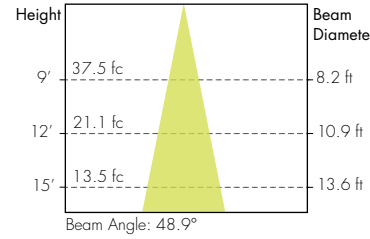

45° Faceted Reflector