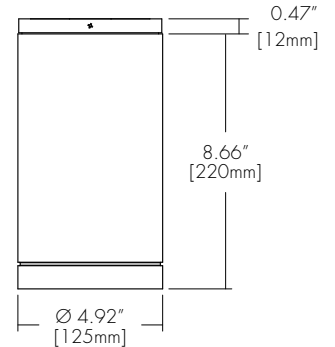

LETO 11

SURFACE MOUNT WET LED DOWNLIGHT

TUNABLE WHITE & WARM DIM

Features

- Faceted and Smooth metal reflectors provide beam spreads between 10° to 80°.
- Nine drivers selections available to cover wide range of applications.
- Four output options available up to 2000 lumens.
- 5 year warranty.