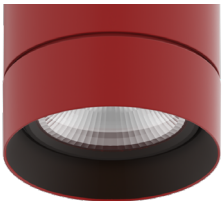

LETO 11

SURFACE MOUNT WET LED DOWNLIGHT

TUNABLE WHITE & WARM DIM

Features

- Faceted and Smooth metal reflectors provide beam spreads between 10° to 80°.
- Nine drivers selections available to cover wide range of applications.
- Four output options available up to 2000 lumens.
- 5 year warranty.

MA
Mocha

CC
Charcoal

CR
Cerulean

FB
Firebrick

Two Tone Finishes

Inside finish refers to Baffle Finish selection from page 1. Any combination may be used for baffle and body finishes.

TM-30

Warm Dim 1800K