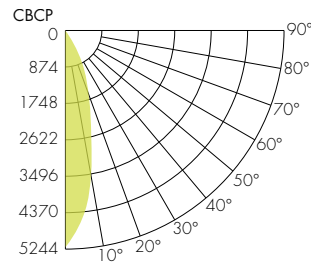

COLOR VECTOR GRAPHIC

— Reference Source — Test Source

Warm Dim 3000K

COLOR VECTOR GRAPHIC

— Reference Source — Test Source

Tunable White 2700K

COLOR VECTOR GRAPHIC

— Reference Source — Test Source

Tunable White 6500K

COLOR VECTOR GRAPHIC

— Reference Source — Test Source

Photometry

10° Faceted Reflector

30° Smooth Reflector

18° Faceted Reflector

45° Smooth Reflector

30° Faceted Reflector

80° Smooth Reflector

45° Faceted Reflector

60° Faceted Reflector