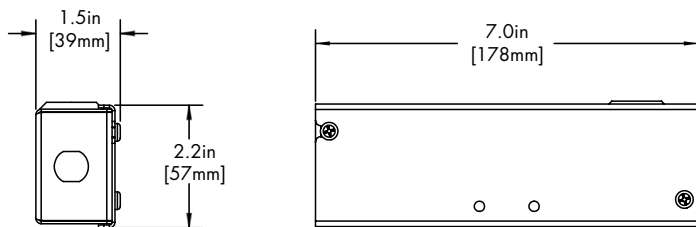

Remote Driver Housing

Depending on the options selected in the order code on page 1, a Remote Driver Housing may be required. This will automatically be generated and put on your order as necessary.

REMOTE DRIVER	MODEL	OUTPUT	CCT	DRIVER	DRIVER OPTIONS
HRM-Housing, Remote	LET11W-SM - Leto 11 Wet Surface Mount	Same as Fixture	Same as Fixture	Same as Fixture	Same as Fixture

Maximum mounting distance to luminaire using 18 AWG wire						
010S	PHSD	010L	010G	DALI DALI8	DMX	LUTE
16'	16'	72'	72'	72'	149'	15'

HRM Single with Externally Mounted Driver

Driver
010L or 010G
010S
010L or 010G or 010S
DALI or LUTE

HRM Single

Driver
PHSD

HRM Double

Driver
DALI8
DMX

EMG Emergency Driver

120 minute EMG operation time.

Driver
EMG