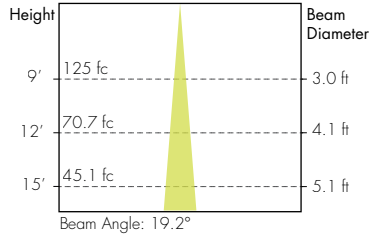

Tunable White 6500K

COLOR VECTOR GRAPHIC

— Reference Source — Test Source

Photometry

10° Faceted Reflector

30° Smooth Reflector

18° Faceted Reflector

45° Smooth Reflector