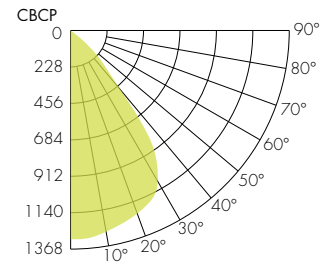

COLOR VECTOR GRAPHIC

— Reference Source — Test Source

Warm Dim 3000K

COLOR VECTOR GRAPHIC

— Reference Source — Test Source

Tunable White 2700K

COLOR VECTOR GRAPHIC

— Reference Source — Test Source

Tunable White 6500K

COLOR VECTOR GRAPHIC

— Reference Source — Test Source

Photometry

10° Faceted Reflector

30° Smooth Reflector

18° Faceted Reflector

45° Smooth Reflector

30° Faceted Reflector

80° Smooth Reflector

45° Faceted Reflector

60° Faceted Reflector