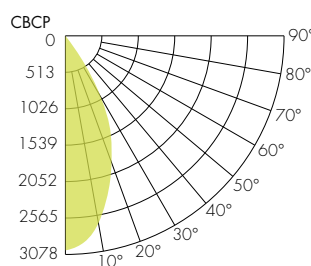

COLOR VECTOR GRAPHIC

— Reference Source — Test Source

Warm Dim 3000K

COLOR VECTOR GRAPHIC

— Reference Source — Test Source

Tunable White 2700K

COLOR VECTOR GRAPHIC

— Reference Source — Test Source

Tunable White 6500K

COLOR VECTOR GRAPHIC

— Reference Source — Test Source

Photometry

10° Faceted Reflector

30° Smooth Reflector

18° Faceted Reflector

45° Smooth Reflector

30° Faceted Reflector

80° Smooth Reflector

45° Faceted Reflector

60° Faceted Reflector