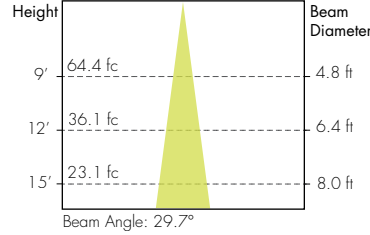

30° Faceted Reflector