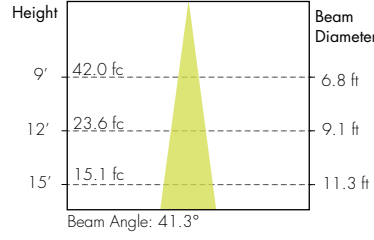

Tunable White 6500K

COLOR VECTOR GRAPHIC

— Reference Source — Test Source

Photometry

10° Faceted Reflector

30° Smooth Reflector

18° Faceted Reflector

45° Smooth Reflector