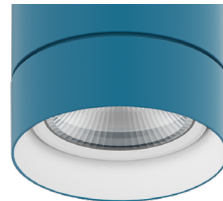

MA
Mocha

CC
Charcoal

CR
Cerulean

FB
Firebrick

Two Tone Finishes

Inside finish refers to Baffle Finish selection from page 1. Any combination may be used for baffle and body finishes.

TM-30

Warm Dim 1800K