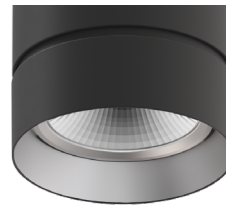

Two Tone Baffle

Inside finish refers to Baffle Finish selection from page 1. Any combination may be used for baffle and body finishes.