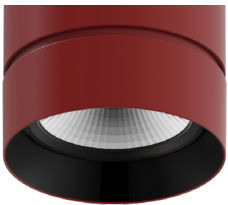

Two Tone Baffle

Inside finish refers to Baffle Finish selection from page 1. Any combination may be used for baffle and body finishes.