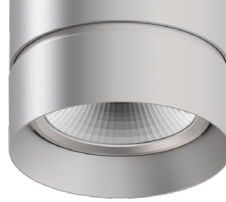

LETO 11

WALL MOUNT ASYMMETRIC LED DOWNLIGHT
TUNABLE WHITE/WARM DIM

Standard Finishes

BK
Black

WH
White

SL
Silver

Premium Finishes

MA
Mocha

CC
Charcoal

CR
Cerulean

FB
Firebrick

Two Tone Baffle

Inside finish refers to Baffle Finish selection from page 1. Any combination may be used for baffle and body finishes.