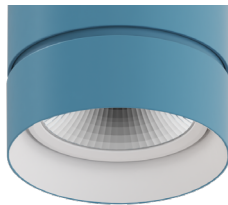

Two Tone Baffle

Inside finish refers to Baffle Finish selection from page 1. Any combination may be used for baffle and body finishes.