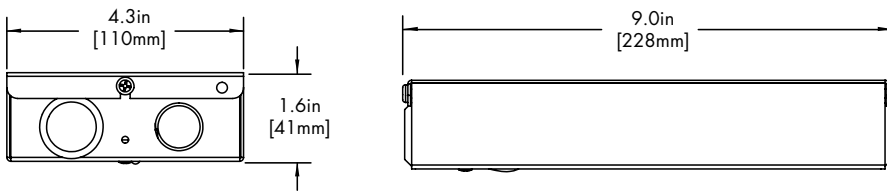

LETO 11

WALL MOUNT ASYMMETRIC LED DOWNLIGHT
TUNABLE WHITE/WARM DIM

Remote Driver Housing

Depending on the options selected in the order code on page 1, a Remote Driver Housing may be required. This will automatically be generated and put on your order as necessary.

REMOTE DRIVER	MODEL	OUTPUT	CCT	DRIVER	DRIVER OPTIONS
HRM-Housing, Remote	LET11-WM-Leto 11 Wall Mount	Same as Fixture	Same as Fixture	Same as Fixture	Same as Fixture

Maximum mounting distance to luminaire using 18 AWG wire						
010S	PHSD	010L	010G	DALI DALI8	DMX	LUTE
16'	16'	72'	72'	72'	149'	15'

HRM Single with Externally Mounted Driver

Driver
010L or 010G
010S
010L or 010G or 010S
DALI or LUTE

HRM Single

Driver
PHSD

HRM Double

Driver
DALI8
DMX

EMG Emergency Driver

120 minute EMG operation time.

Driver
EMG