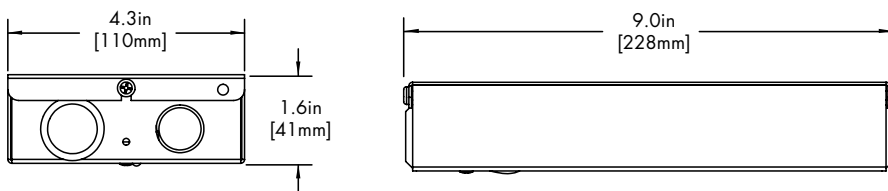

Remote Driver Housing

Depending on the options selected in the order code on page 1, a Remote Driver Housing may be required. This will automatically be generated and put on your order as necessary.

REMOTE DRIVER	MODEL	OUTPUT	CCT	DRIVER	DRIVER OPTIONS
HRM-Housing, Remote	LET11W-WM-Leto 11 Wet Wall Mount	Same as Fixture	Same as Fixture	Same as Fixture	Same as Fixture

Maximum mounting distance to luminaire using 18 AWG wire						
010S	PHSD	010L	010G	DALI DALI8	DMX	LUTE
16'	16'	72'	72'	72'	149'	15'

HRM Single with Externally Mounted Driver

Driver
010L or 010G
010S
010L or 010G or 010S
DALI or LUTE

HRM Single

Driver
PHSD

HRM Double

Driver
DALI8
DMX

EMG Emergency Driver

120 minute EMG operation time.

Driver
EMG