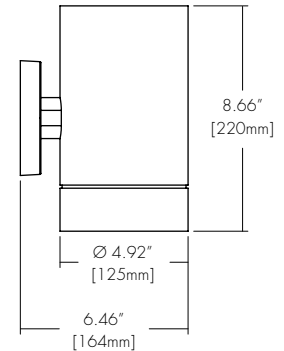

Finish Options

- White
- Black
- Silver
- Mocha
- Charcoal
- Cerulean
- Firebrick

Technical Information

	700 lm	1000 lm	
DOWN	Fixture wattage	6.1 W	9.1 W
	Delivered Lumen at 3500K	656 lm	994 lm
	Efficacy	108 lm/W	109 lm/W
	Center Beam Candlepower (10° Faceted Reflector)	5474 cd	8294 cd
UP	Fixture wattage	6.1 W	9.1 W
	Delivered Lumen at 3500K	614 lm	857 lm
	Efficacy	101 lm/W	94 lm/W