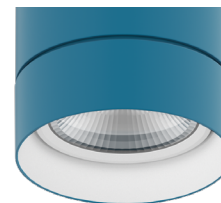

WALL MOUNT UP/DOWN WET LED CYLINDER

Standard Colors

BK
Black

WH
White

SL
Silver

Premium Colors

MA
Mocha

CC
Charcoal

CR
Cerulean

FB
Firebrick

Two Tone Finishes

Inside finish refers to Baffle Finish selection from page 1. Any combination may be used for baffle and body finishes.

TM-30

2500K

COLOR VECTOR GRAPHIC

— Reference Source — Test Source