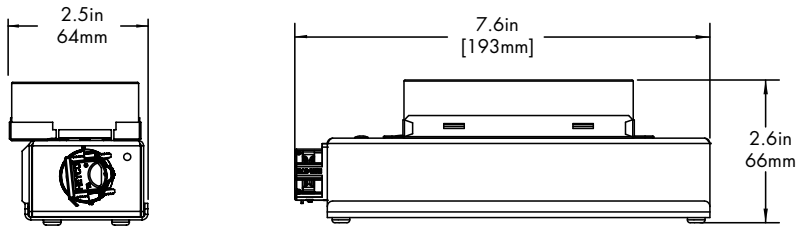

Remote Driver Housing

Depending on the options selected in the order code on page 1, a Remote Driver Housing may be required. This will automatically be generated and put on your order as necessary.

REMOTE DRIVER	MODEL	OUTPUT	CCT	DRIVER	DRIVER OPTIONS
HRM-Housing, Remote	LET11W-WM-Leto 11 Wet Wall Mount	Same as Fixture	Same as Fixture	Same as Fixture	Same as Fixture

Maximum mounting distance to luminaire using 18 AWG wire						
010S	PHSD	010L	010G	DALI DALI8	DMX	LUTE
16'	16'	72'	72'	72'	149'	15'

HRM Single with Externally Mounted Driver