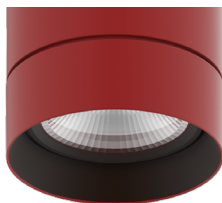

WALL MOUNT UP/DOWN WET LED CYLINDER

Standard Colors

BK
Black

WH
White

SL
Silver

Premium Colors

MA
Mocha

CC
Charcoal

CR
Cerulean

FB
Firebrick

Two Tone Finishes

Inside finish refers to Baffle Finish selection from page 1. Any combination may be used for baffle and body finishes.

TM-30

2500K

COLOR VECTOR GRAPHIC

— Reference Source — Test Source