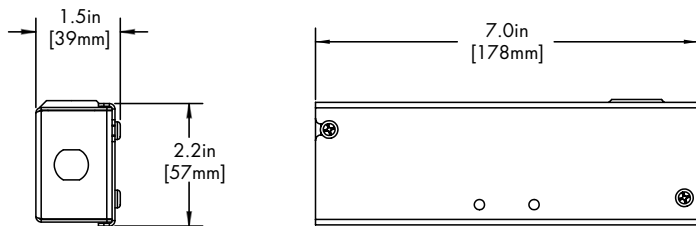

Remote Driver Housing

Depending on the options selected in the order code on page 1, a Remote Driver Housing may be required. This will automatically be generated and put on your order as necessary.

REMOTE DRIVER	MODEL	OUTPUT	CCT	DRIVER	DRIVER OPTIONS
HRM-Housing, Remote	LET11W-WM-Leto 11 Wet Wall Mount	Same as Fixture	Same as Fixture	Same as Fixture	Same as Fixture

Maximum mounting distance to luminaire using 18 AWG wire						
010S	PHSD	010L	010G	DALI DALI8	DMX	LUTE
16'	16'	72'	72'	72'	149'	15'

HRM Single with Externally Mounted Driver

Driver
010L or 010G
010S
010L or 010G or 010S
DALI or LUTE

HRM Single

Driver
PHSD

HRM Double

Driver
DALI8
DMX

EMG Emergency Driver

120 minute EMG operation time.

Driver
EMG