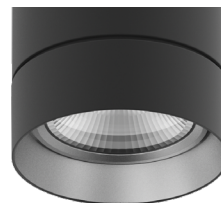

LETO 11

WALL MOUNT UP/DOWN WET LED CYLINDER

Features

- Faceted and Smooth metal reflectors provide beam spreads between 10° to 80°.
- Nine drivers selections available to cover wide range of applications.
- Two output options available up to 1000 lumens.
- 5 year warranty.

WALL MOUNT UP/DOWN WET LED CYLINDER

Standard Colors

BK
Black

WH
White

SL
Silver

Premium Colors

MA
Mocha

CC
Charcoal

CR
Cerulean

FB
Firebrick

Two Tone Finishes

Inside finish refers to Baffle Finish selection from page 1. Any combination may be used for baffle and body finishes.

TM-30

2500K

COLOR VECTOR GRAPHIC

— Reference Source — Test Source