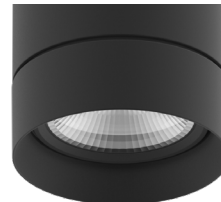

LETO 11

WALL MOUNT UP/DOWN WET LED CYLINDER

Features

- Faceted and Smooth metal reflectors provide beam spreads between 10° to 80°.
- Nine drivers selections available to cover wide range of applications.
- Two output options available up to 1000 lumens.
- 5 year warranty.

Finish Options

- White
- Black
- Silver
- Mocha
- Charcoal
- Cerulean
- Firebrick

Technical Information

	700 lm	1000 lm	
DOWN	Fixture wattage	6.1 W	9.1 W
	Delivered Lumen at 3500K	656 lm	994 lm
	Efficacy	108 lm/W	109 lm/W
	Center Beam Candlepower (10° Faceted Reflector)	5474 cd	8294 cd
UP	Fixture wattage	6.1 W	9.1 W
	Delivered Lumen at 3500K	614 lm	857 lm
	Efficacy	101 lm/W	94 lm/W

WALL MOUNT UP/DOWN WET LED CYLINDER

Standard Colors

BK
Black

WH
White

SL
Silver

Premium Colors

MA
Mocha

CC
Charcoal

CR
Cerulean

FB
Firebrick

Two Tone Finishes

Inside finish refers to Baffle Finish selection from page 1. Any combination may be used for baffle and body finishes.

TM-30

2500K

COLOR VECTOR GRAPHIC

— Reference Source — Test Source