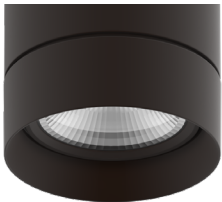

WALL MOUNT UP/DOWN WET LED CYLINDER

Standard Colors

BK
Black

WH
White

SL
Silver

Premium Colors

MA
Mocha

CC
Charcoal

CR
Cerulean

FB
Firebrick

Two Tone Finishes

Inside finish refers to Baffle Finish selection from page 1. Any combination may be used for baffle and body finishes.

TM-30

2500K

COLOR VECTOR GRAPHIC

— Reference Source — Test Source