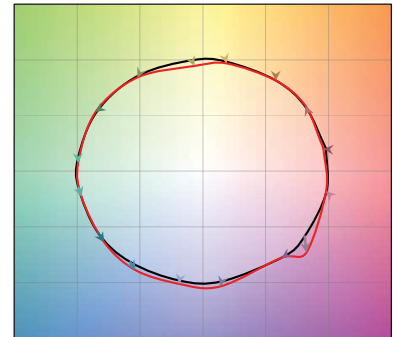

2700K

COLOR VECTOR GRAPHIC

— Reference Source — Test Source

3000K

COLOR VECTOR GRAPHIC

— Reference Source — Test Source

3500K

COLOR VECTOR GRAPHIC

— Reference Source — Test Source

4000K

COLOR VECTOR GRAPHIC

— Reference Source — Test Source

6500K

COLOR VECTOR GRAPHIC

— Reference Source — Test Source

Photometry