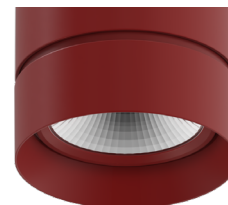

Driver
EMG

LETO 11

WALL MOUNT UP/DOWN LED CYLINDER

Standard Finishes

BK
Black

WH
White

SL
Silver

Premium Finishes

MA
Mocha

CC
Charcoal

CR
Cerulean

FB
Firebrick

Two Tone Baffle

Inside finish refers to Baffle Finish selection from page 1. Any combination may be used for baffle and body finishes.

TM-30

2500K