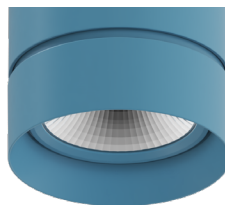

CR
Cerulean