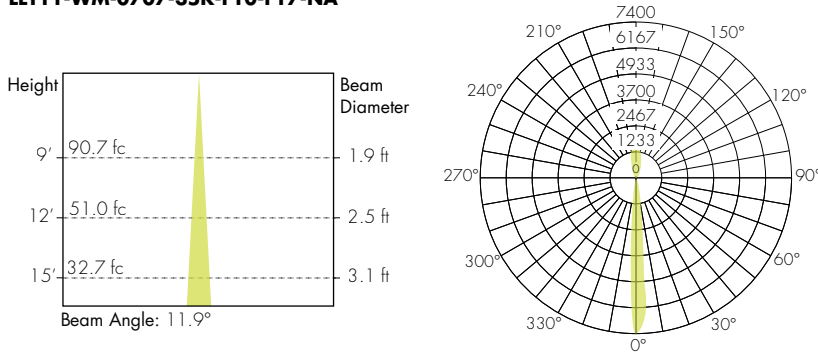

Photometry

LET11-WM-0707-35K-F10-F17-NA