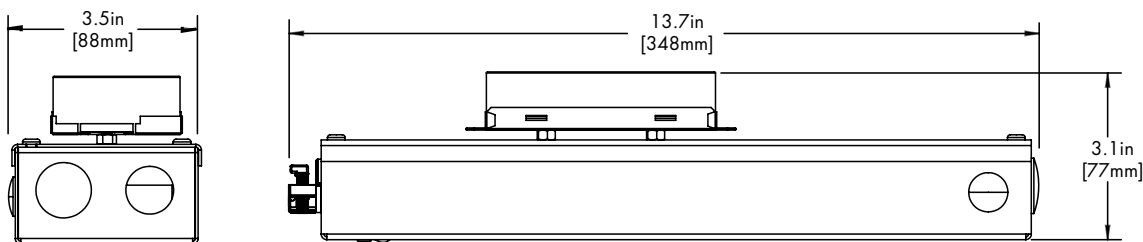

EMG Emergency Driver

120 minute EMG operation time.