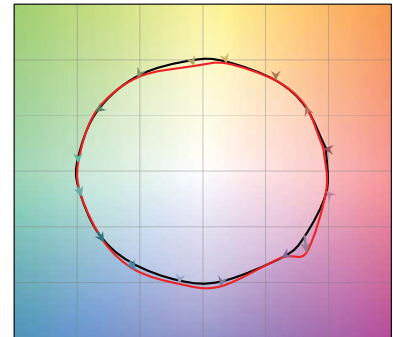

COLOR VECTOR GRAPHIC

— Reference Source — Test Source

2700K

COLOR VECTOR GRAPHIC

— Reference Source — Test Source

3000K

COLOR VECTOR GRAPHIC

— Reference Source — Test Source

3500K

COLOR VECTOR GRAPHIC

— Reference Source — Test Source

4000K

COLOR VECTOR GRAPHIC

— Reference Source — Test Source

6500K

COLOR VECTOR GRAPHIC