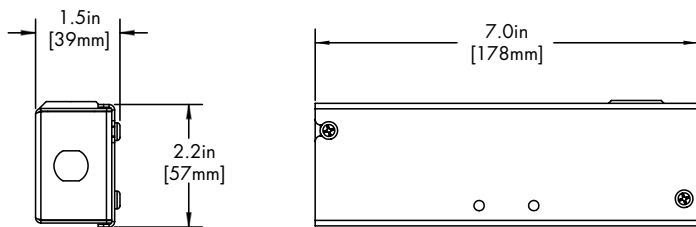

Remote Driver Housing

Depending on the options selected in the order code on page 1, a Remote Driver Housing may be required. This will automatically be generated and put on your order as necessary.

REMOTE DRIVER	MODEL	OUTPUT	CCT	DRIVER	DRIVER OPTIONS
HRM-Housing, Remote	LET11-WM-letto 11 Wall Mount	Same as Fixture	Same as Fixture	Same as Fixture	Same as Fixture

Maximum mounting distance to luminaire using 18 AWG wire						
010S	PHSD	010L	010G	DALI DALI8	DMX	LUTE
16'	16'	72'	72'	72'	149'	15'

HRM Single with Externally Mounted Driver

Driver
010L or 010G
010S
010L or 010G or 010S
DALI or LUTE

HRM Single

Driver
PHSD

HRM Double

Driver
DALI8
DMX

EMG Emergency Driver

120 minute EMG operation time.

Driver
EMG