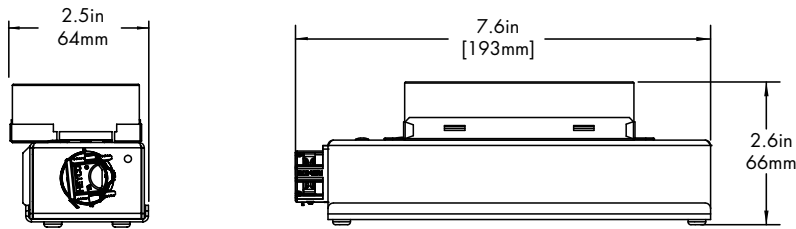

Remote Driver Housing

Depending on the options selected in the order code on page 1, a Remote Driver Housing may be required. This will automatically be generated and put on your order as necessary.

REMOTE DRIVER	MODEL	OUTPUT	CCT	DRIVER	DRIVER OPTIONS
HRM-Housing, Remote	LET11-WM-letto 11 Wall Mount	Same as Fixture	Same as Fixture	Same as Fixture	Same as Fixture

Maximum mounting distance to luminaire using 18 AWG wire						
010S	PHSD	010L	010G	DALI DALI8	DMX	LUTE
16'	16'	72'	72'	72'	149'	15'

HRM Single with Externally Mounted Driver