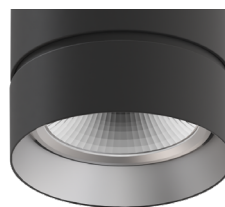

Driver
EMG

LETO 11

WALL MOUNT UP/DOWN LED CYLINDER

Standard Finishes

BK
Black

WH
White

SL
Silver

Premium Finishes

MA
Mocha

CC
Charcoal

CR
Cerulean

FB
Firebrick

Two Tone Baffle

Inside finish refers to Baffle Finish selection from page 1. Any combination may be used for baffle and body finishes.

TM-30

2500K