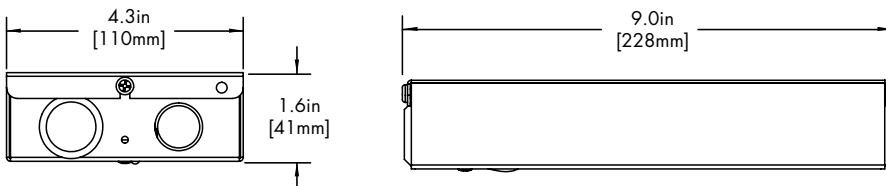

Remote Driver Housing

Depending on the options selected in the order code on page 1, a Remote Driver Housing may be required. This will automatically be generated and put on your order as necessary.

REMOTE DRIVER	MODEL	OUTPUT	CCT	DRIVER	DRIVER OPTIONS
HRM-Housing, Remote	LET11-WM-letto 11 Wall Mount	Same as Fixture	Same as Fixture	Same as Fixture	Same as Fixture

Maximum mounting distance to luminaire using 18 AWG wire						
010S	PHSD	010L	010G	DALI DALI8	DMX	LUTE
16'	16'	72'	72'	72'	149'	15'

HRM Single with Externally Mounted Driver

Driver
010L or 010G
010S
010L or 010G or 010S
DALI or LUTE

HRM Single

Driver
PHSD

HRM Double

Driver
DALI8
DMX

EMG Emergency Driver

120 minute EMG operation time.

Driver
EMG