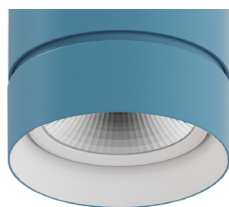

MA
Mocha

CC
Charcoal

CR
Cerulean

FB
Firebrick

Two Tone Baffle

Inside finish refers to Baffle Finish selection from page 1. Any combination may be used for baffle and body finishes.

TM-30

2500K