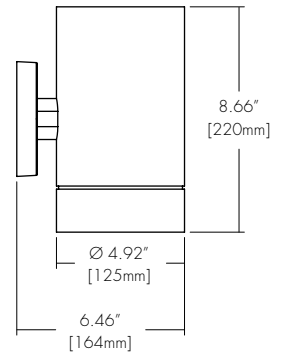

LETO 11

WALL MOUNT UP/DOWN LED CYLINDER

Features

- Faceted and Smooth metal reflectors provide beam spreads between 10° to 80°.
- Nine drivers selections available to cover wide range of applications.
- Two output options available up to 1000 lumens.
- Five year warranty.

Finish Options

- ☐ White
- ☐ Black
- ☐ Silver
- ☐ Mocha
- ☐ Charcoal
- ☐ Cerulean
- ☐ Firebrick

Technical Information

	OUTPUT OPTIONS	700 lm	1000 lm
DOWN	Fixture wattage	6.1 W	9.1 W
	Delivered Lumen at 3500K	656 lm	1035 lm
	Efficacy	108 lm/W	114 lm/W
	Center Beam Candlepower (10° Faceted Reflector)	5474 cd	8636 cd
UP	Fixture wattage	6.1 W	9.1 W
	Delivered Lumen at 3500K	614 lm	857 lm
	Efficacy	101 lm/W	94 lm/W

CCT	Multiplier	CRI	TM-30		
			R_f	R_g	R₉
2500K	0.81	92	90	104	77
2700K	0.92	92	91	102	61
3000K	0.97	95	92	102	61
3500K	1.00	95	93	101	72
4000K	1.07	95	92	103	68
6500K	1.05	96	91	100	89

Integral Driver Example: Fixture LET11-WM-0707-25K-F10F17-CL-WH-WH-PHSD-NA
Remote Driver Example: Fixture LET11-WM-0707-25K-F10F17-CL-WH-WH-010L-NA
HRM-LET11-WM-0707-25K-010L-NA

Ordering Code

MODEL	TYPE	OUTPUT	CCT	OPTIC	OPTIC UP	ACCESSORY	BODY FINISH	BAFFLE FINISH
LET11-Leto 11	WM-Wall Mount	0707-700 lumens Down, 700 lumens up 1010-1000 lumens Down, 1000 lumens up	25K-2500K 27K-2700K 30K-3000K 35K-3500K 40K-4000K 65K-6500K	F10-10 Degree, Faceted F18-18 Degree, Faceted F30-30 Degree, Faceted F45-45 Degree, Faceted F60-60 Degree, Faceted S30-30 Degree, Smooth S45-45 Degree, Smooth S80-80 Degree, Smooth	F17-17 Degree, Faceted F24-24 Degree, Faceted F60-60 Degree, Faceted	NA- No Accessory CL- Clear Lens DL- Diffusing Lens HC- Honeycomb Louver SL- Solite Lens	Standard WH- White BK- Black SL- Silver Premium¹ MA- Mocha CC- Charcoal CR- Cerulean FB- Firebrick	Standard WH- White BK- Black SL- Silver Premium¹ MA- Mocha CC- Charcoal CR- Cerulean FB- Firebrick
DRIVER²				DRIVER OPTIONS⁴				

PHSD- Forward/Reverse Phase, 1% Dimming, 120V Only
010S- 0-10V, 1% Dimming, 120/277V
0103- 0-10V, 1% Dimming, 347V Only
010L- EldoLED, 0-10V, Linear, 0.1% Dimming, 120/277V
010G- EldoLED, 0-10V, Log, 0.1% Dimming, 120/277V
DALI- EldoLED, DALI Protocol 2, DT-6, 0.1% Dimming, 120/277V
DALI8- EldoLED, DALI Protocol 2, DT-8, 0.1% Dimming, 120/277V
LUTE- Lutron Hilume Ecodigital, 1% Dimming, 120V/277V
DMX- EldoLED, DMX, 0.1% Dimming, 120V/277V

NA- None
EMG- Emergency Driver³

1 - Premium finishes may have extended lead times. Custom RALs are available, please consult Inside Sales with specific request
2 - All drivers remote except PHSD/010S driver options
3 - Emergency option comes prewired from factory with driver in remote housing. 8W of continuous power provided for a minimum of 90 minutes. Must be installed within 30 feet of luminaire using 18 AWG wire. Not available with 0103, DMX, DALI8 or LUTE Driver.
4 - AWWNR/CSMB available upon request, contact Senso for details.

CONTACT FACTORY FOR MORE OPTIONS.