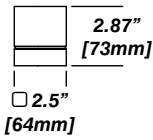

LETO 44 Mini S

SURFACE MOUNT LED DOWNLIGHT

Dimensions

L - Large

M - Medium

S - Small

Accessories

Frosted Lens