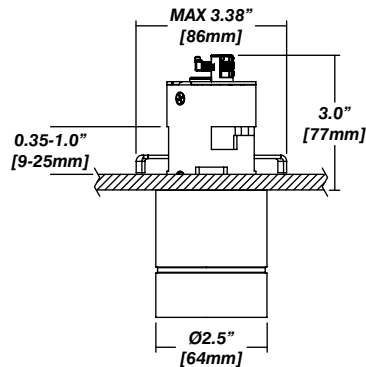

Honeycomb

Canopy

955 - Round Slim

965 - Square Slim

**954 - Semi-Recessed +
Cylinder Driver Housing**

Ø2.125"
[54mm]

LETO 44 Mini S

SURFACE MOUNT LED DOWNLIGHT