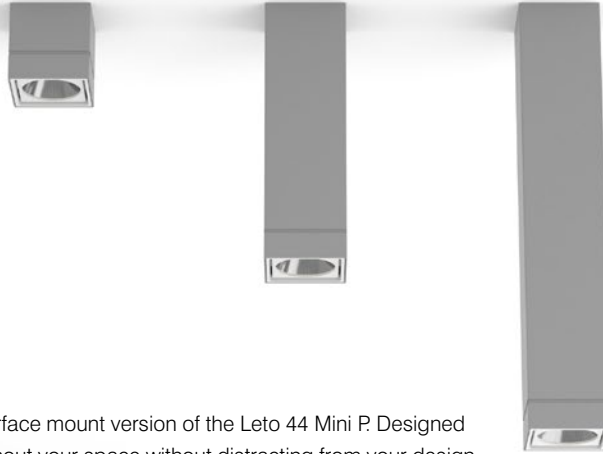

LETO 44 Mini S

SURFACE MOUNT LED DOWNLIGHT

LETO 44 Mini S - Surface LED Light. Leto 44 Mini S is the surface mount version of the Leto 44 Mini P. Designed as an all purpose light, it's perfect for creating even light throughout your space without distracting from your design.

1 - Model	2 - Size	3 - CRI/LED	4 - Optic	5 - CCT	6 - Lumen
657 · Leto 44 Mini Surface Mount	S · Small (73mm) M · Medium (209mm) L · Large (346mm)	A90 · Accuracy (90 CRI) CT · Color Tuning ^{CT} (90 CRI) WD · Warm Dimming ^{WD} (90 CRI)	617 · 17° 624 · 24° 660 · 60°	25 · 2500K 27 · 2700K 30 · 3000K ^{WD} 35 · 3500K 40 · 4000K 65 · 6500K 2765 · 2700K - 6500K ^{CT}	07 · 700 (6W) ^{WD} 10 · 1000 (9W) ^{WD} 13 · 1300 (16W) ^{†ICT}