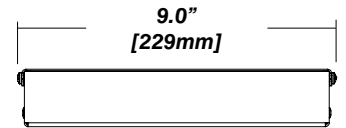

Senso Driver Housings

910 - Single Remote Driver Housing

- Fits Standard, LCS or DIM drivers
- Galvanized steel enclosure
- Installed in remote location

Dimensions

910 - Double Remote Driver Housing

- Fits all drivers
- Galvanized steel enclosure
- Installed in remote location