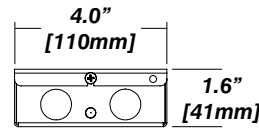

Senso Driver Housings

910 - Single Remote Driver Housing

- Fits Standard, LCS or DIM drivers
- Galvanized steel enclosure
- Installed in remote location

Dimensions

910 - Double Remote Driver Housing

- Fits all drivers
- Galvanized steel enclosure
- Installed in remote location