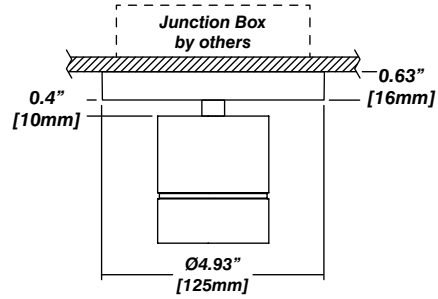

Canopy

955 - Round Slim