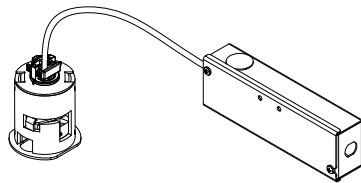

954 - Cylinder Driver Housing

- Supplied standard with every semi-recessed canopy
- Fits Standard, LCS or DIM drivers
- Extruded aluminum enclosure with strain relief to fixture
- Installed in ceiling beside canopy

954 Driver Layouts

954 with Cylinder Driver Housing

- Installed in ceiling beside canopy
- Driver mounted inside cylinder
- Dimming control wired from Cylinder Driver Housing

954 with 910 Single Driver Housing

- Driver remotely mounted inside 910 housing
- Fed to 910 housing
- WAGO connector for DC side
- Thermal protector for high temperatures

954 with 910 Double Driver Housing

- Driver remotely mounted inside 910 housing
- Fed to 910 housing
- WAGO connector for DC side
- Thermal protector for high temperatures