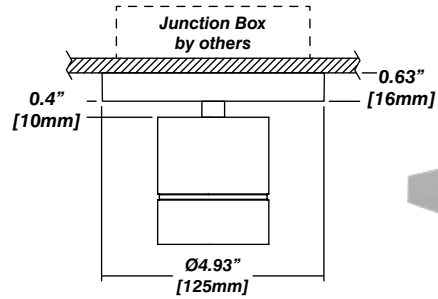

965 - Square Slim