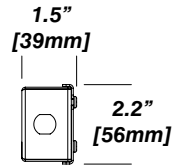

Senso Driver Housings

910 - Single Remote Driver Housing

- Fits Standard, LCS or DIM drivers
- Galvanized steel enclosure
- Installed in remote location

Dimensions

910 - Double Remote Driver Housing

- Fits all drivers
- Galvanized steel enclosure
- Installed in remote location