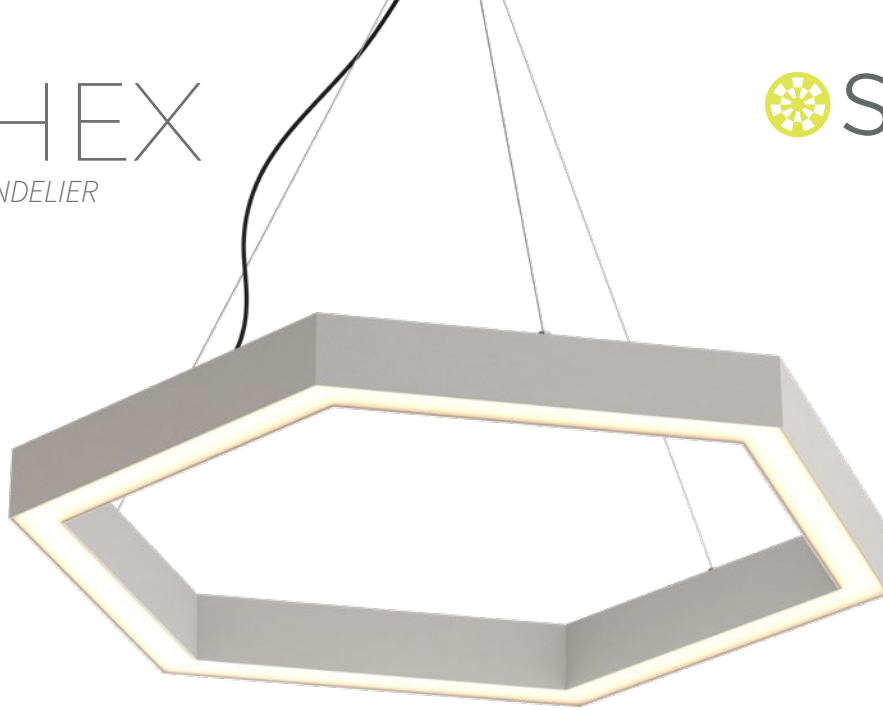

# Vesta HEX

HEXAGONAL SHAPED CHANDELIER

**Vesta Hex - Hexagon Shaped Chandelier.** Vesta Hex is a standalone chandelier based on our Vesta linear system. The six sides create beautiful direct and indirect light throughout a space. Sturdy, Canadian made construction means that Vesta Hex will remain a timeless part of your design.