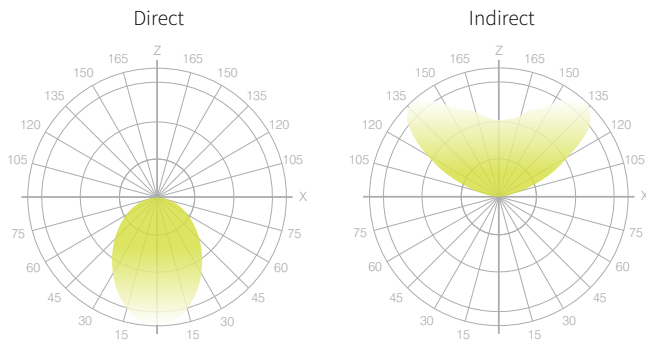

## Light Engine

- High Efficacy:** Up to 100 lumen/Watt
- Color Options (CCT):** 2700K, 3000K, 3500K, 4000K
- Color Consistency:** 3-step MacAdam Ellipse
- Color Rendering (CRI):** 90+
- Lumen Maintenance:** 100,000 hours (L-70 @ 25 °C)

## Light Distribution

## Dimensions