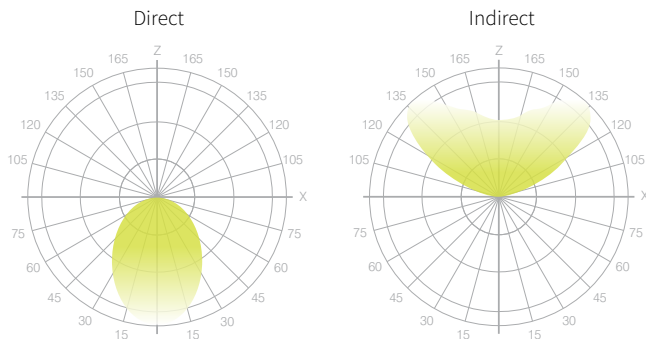

## Light Engine

- High Efficacy:** Up to 100 lumen/Watt
- Color Options (CCT):** 2700K, 3000K, 3500K, 4000K
- Color Consistency:** 3-step MacAdam Ellipse
- Color Rendering (CRI):** 90+
- Lumen Maintenance:** 100,000 hours (L-70 @ 25 °C)

## Light Distribution

## Dimensions