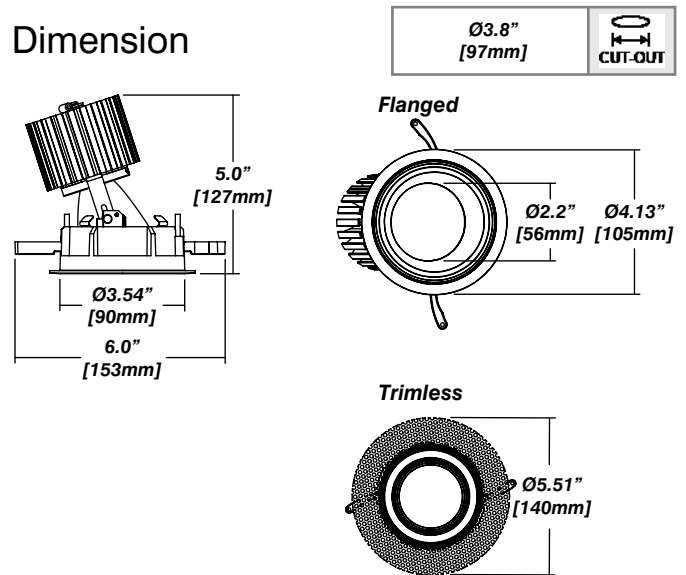

## Installation

- For new and retrofit installations
- Simple connection between fixture and driver via quick connect
- Easy installation with spring loaded tabs
- 18° tilt angle

## Dimension