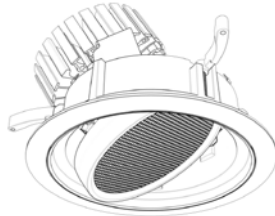

## Installation

- For new and retrofit installations
- Simple connection between fixture and driver via quick connect
- 0° to 30° adjustable tilt angle

## Accessories

*Diffusing Lens*

*Honeycomb Mesh*