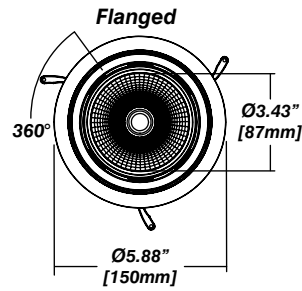

Accessories

Diffusing Lens

Honeycomb Mesh