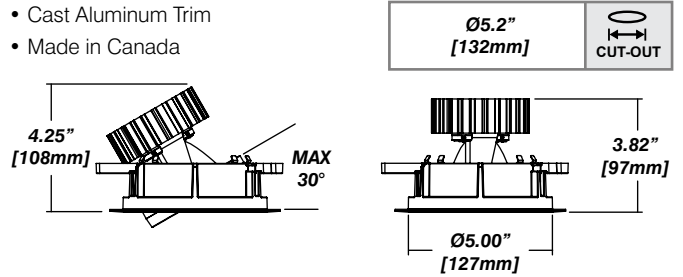

ARTEMIS 3 A

RECESSED ADJUSTABLE LED DOWNLIGHT

Light Engine

- **Output:** up to 3000lm
- **High Efficacy:** up to 150 lumen/Watt
- **Color Options (CCT):** 2500K, 2700K, 3000K, 3500K, 4000K or 6500K
- **Color Consistency:** Range within a 3-MacAdam Ellipse
- **Color rendering (CRI):** 90 CRI & 50+ R9 Value

Driver

- **Dimming:** 1% dimming standard with 0.1% option
- **Ripple:** Industry leading Low ripple
- **Efficiency:** Power Factor >0.9
  Efficiency over 85%
  Class 2 output for safety
- **Installation:** Small Footprint allows retrofit installations

Installation

- For new and retrofit installations
- Simple connection between fixture and driver via quick connect
- 0° to 30° adjustable tilt angle

Construction / Finish

- Satin powder coated finish
- Custom finishes are available
- Cast Aluminum Trim
- Made in Canada