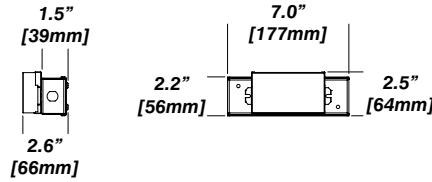

Dimension

Included

Unless specified otherwise, this is provided as standard

- Driver with enclosure** • Galvanized steel enclosure
- Installation** • Laying on top of ceiling
Remote from fixture
Hanger bar and mount included