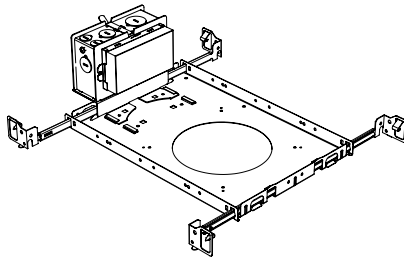

Dimension

Included

Unless specified otherwise, this is provided as standard

- Driver with enclosure** • Galvanized steel enclosure
- Installation** • Laying on top of ceiling
Remote from fixture
Hanger bar and mount included

New Construction - 915

Dimension

Included

- Plaster Frame** • Galvanized steel construction with cut-out
- Bar hanger** • Length: from 14-3/16" to 26"
- Outlet Box** • Outlet Box Included

IC Housing - 920