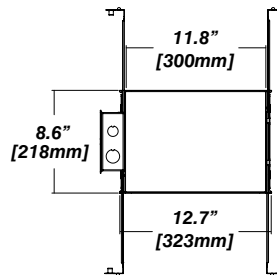

Dimension

Included

Unless specified otherwise, this is provided as standard

- Driver with enclosure** • Galvanized steel enclosure
- Installation** • Laying on top of ceiling
Remote from fixture
Hanger bar and mount included

New Construction - 915

Dimension

Included

- Plaster Frame** • Galvanized steel construction with cut-out
- Bar hanger** • Length: from 14-3/16" to 26"
- Outlet Box** • Outlet Box Included

IC Housing - 920

Dimension

Included

- IC Housing** • Galvanized steel construction
• Airtight
• Includes gasketed junction box
- Plaster Frame** • Galvanized steel construction
- Bar hanger** • Length: from 14-3/16" to 26"