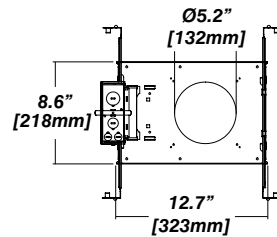

Dimension

Included

Unless specified otherwise, this is provided as standard

- Driver with enclosure** • Galvanized steel enclosure
- Installation** • Laying on top of ceiling
Remote from fixture
Hanger bar and mount included

New Construction - 915

Dimension

Included

- Plaster Frame** • Galvanized steel construction with cut-out
- Bar hanger** • Length: from 14-3/16" to 26"
- Outlet Box** • Outlet Box Included

IC Housing - 920

Dimension

Included

- IC Housing** • Galvanized steel construction
• Airtight
• Includes gasketed junction box
- Plaster Frame** • Galvanized steel construction
- Bar hanger** • Length: from 14-3/16" to 26"