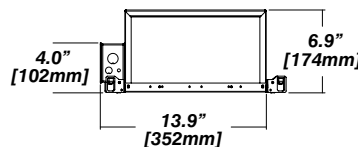

Dimension

Included

Unless specified otherwise, this is provided as standard

- Driver with enclosure** • Galvanized steel enclosure
- Installation** • Laying on top of ceiling
Remote from fixture
Hanger bar and mount included

New Construction - 915

Dimension

Included

- Plaster Frame** • Galvanized steel construction with cut-out
- Bar hanger** • Length: from 14-3/16" to 26"
- Outlet Box** • Outlet Box Included

IC Housing - 920

Dimension

Included

- IC Housing** • Galvanized steel construction
• Airtight
• Includes gasketed junction box
- Plaster Frame** • Galvanized steel construction
- Bar hanger** • Length: from 14-3/16" to 26"