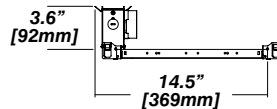

Dimension

Included

Unless specified otherwise, this is provided as standard

- Driver with enclosure** • Galvanized steel enclosure
- Installation** • Laying on top of ceiling
Remote from fixture
Hanger bar and mount included

New Construction - 915

Dimension

Included

- Plaster Frame** • Galvanized steel construction with cut-out
- Bar hanger** • Length: from 14-3/16" to 26"
- Outlet Box** • Outlet Box Included

IC Housing - 920