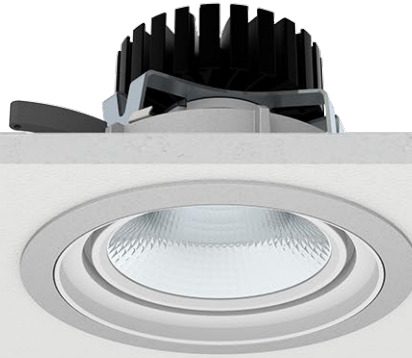

ARTEMIS 3

RECESSED LED DOWNLIGHT

Artemis 3 - Recessed LED Downlight. Artemis 3 features SENSO-designed reflectors and a wide range of color temperatures in a high performance yet efficient and compact package. As part of the Artemis family of downlights, it's easy to get a cohesive design regardless of fixture size or style.