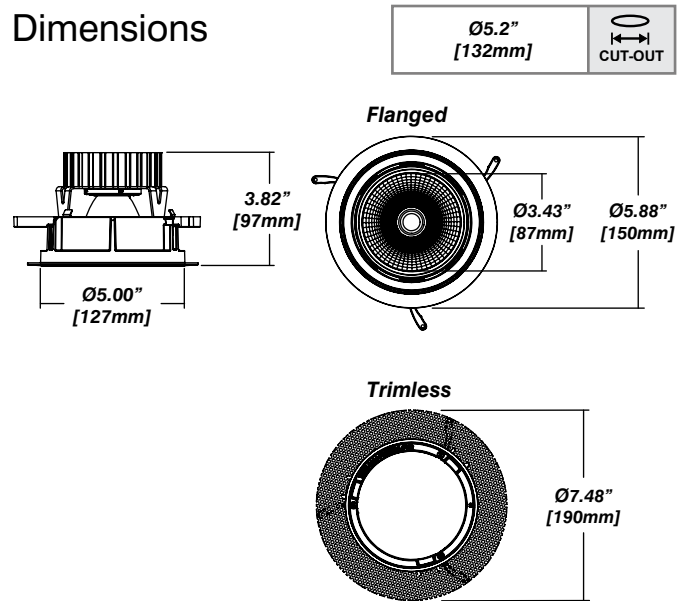

Dimensions