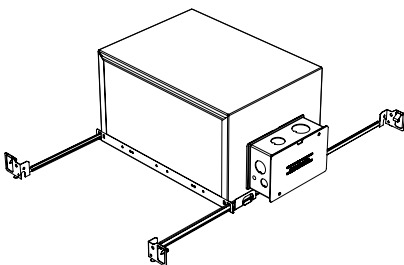

Dimension

Included

Unless specified otherwise, this is provided as standard

- Driver with enclosure** • Galvanized steel enclosure
- Installation** • Laying on top of ceiling
Remote from fixture
Hanger bar and mount included

New Construction - 915

Dimension

Included

- Plaster Frame** • Galvanized steel construction with cut-out
- Bar hanger** • Length: from 14-3/16" to 26"
- Outlet Box** • Outlet Box Included

IC Housing - 920

Dimension

Included

- IC Housing** • Galvanized steel construction
• Airtight
• Includes gasketed junction box
- Plaster Frame** • Galvanized steel construction
- Bar hanger** • Length: from 14-3/16" to 26"