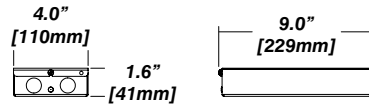

Dimension

Included

Unless specified otherwise, this is provided as standard

- Driver with enclosure** • Galvanized steel enclosure
- Installation** • Laying on top of ceiling
Remote from fixture
Hanger bar and mount included