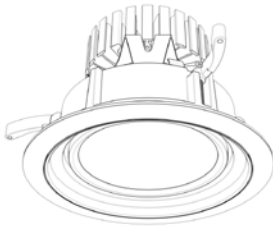

ARTEMIS 3

RECESSED LED DOWNLIGHT

senso
by luminii

Light Engine

- **Output:** up to 3000lm
- **High Efficacy:** up to 150 lumen/Watt
- **Color Options (CCT):** 2500K, 2700K, 3000K, 3500K, 4000K or 6500K
- **Color Consistency:** Range within a 3-MacAdam Ellipse
- **Color rendering (CRI):** 90 CRI & 50+ R9 Value

Driver

- **Dimming:** 1% dimming standard with 0.1% option
- **Ripple:** Industry leading Low ripple
- **Efficiency:** Power Factor >0.9
  Efficiency over 85%
  Class 2 output for safety
- **Installation:** Small Footprint allows retrofit installations

Accessories

Diffusing Lens