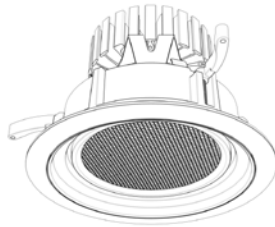

Accessories

Diffusing Lens

Honeycomb Mesh

Reflector

Faceted Reflector

Installation

- For new and retrofit installations
- Simple connection between fixture and driver via quick connect

Construction / Finish