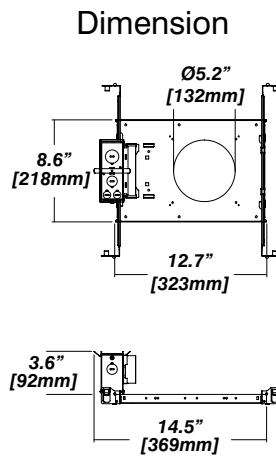

New Construction - 915

Dimension

Included

- Plaster Frame**
- Galvanized steel construction with cut-out
- Bar hanger**
- Length: from 14-3/16" to 26"
- Outlet Box**
- Outlet Box Included

IC Housing - 920