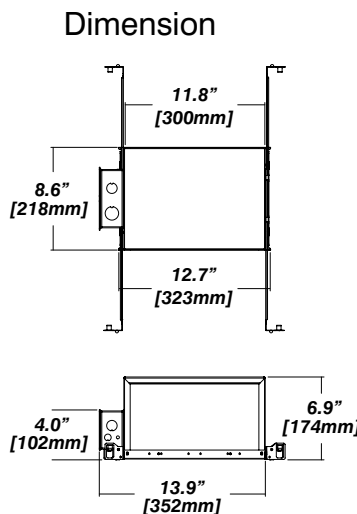

New Construction - 915

Dimension

Included

- Plaster Frame**
- Galvanized steel construction with cut-out
- Bar hanger**
- Length: from 14-3/16" to 26"
- Outlet Box**
- Outlet Box Included

IC Housing - 920

Dimension

Included

- IC Housing**
- Galvanized steel construction
 - Airtight
 - Includes gasketed junction box
- Plaster Frame**
- Galvanized steel construction
- Bar hanger**
- Length: from 14-3/16" to 26"