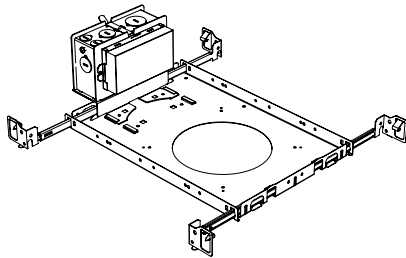

Included

Unless specified otherwise, this is provided as standard

- Driver with enclosure**
- Galvanized steel enclosure
- Installation**
- Laying on top of ceiling
 - Remote from fixture
 - Hanger bar and mount included

New Construction - 915

Dimension

Included

- Plaster Frame**
- Galvanized steel construction with cut-out
- Bar hanger**
- Length: from 14-3/16" to 26"
- Outlet Box**
- Outlet Box Included

IC Housing - 920