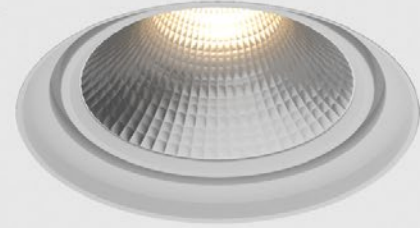

ARTEMIS 3 CT

RECESSED COLOR TUNING DOWNLIGHT

Artemis 3 CT - Recessed Color Tuning Downlight. Artemis 3 CT features SENSO-designed reflectors and our Color Tuning for comfortable color tuning in an efficient lighting package. As part of the Artemis family of downlights, it's easy to get a cohesive design regardless of fixture size or style.

Product Specifications

SAMPLE: Fixture **AR3D - TL - CT - 615 - 2765 - 15 - DL - 02 - 08** | Driver **910 - AR3D - TL - DALI - 120 - CT - 15 - 08**

1 - Model	2 - Trim	3 - LED	4 - Optic	5 - CCT	6 - Lumen
AR3D · Artemis 3 Downlight	FL · Flanged TL · Trimless	CT · Color Tuning (90 CRI)	615 · 15° 630 · 30° 645 · 45° 660 · 60° 680 · 80° Smooth Anodized*1	2765 · 2700K - 6500K	15 · 1500 @ 4000K (15W) 750lm per channel 30 · 3000 @ 4000K (34.5W) 1500lm per channel
AR3A · Artemis 3 Adjustable					
AR3W · Artemis 3 Wall Wash*1					