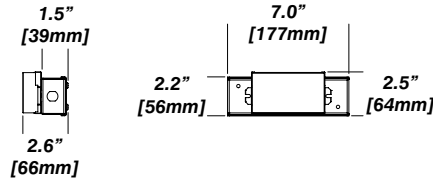

Housing Options

Standard Senso Housing - 910

Dimension

Included

Unless specified otherwise, this is provided as standard

1. **Driver with enclosure**
2. Galvanized steel enclosure
3. **Installation**
4. Laying on top of ceiling
   - Remote from fixture
   - Hanger bar and mount included