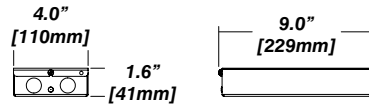

Housing Options

Standard Senso Housing - 910

Dimension

Included

Unless specified otherwise, this is provided as standard

1. **Driver with enclosure**
2. Galvanized steel enclosure
3. **Installation**
4. Laying on top of ceiling
   - Remote from fixture
   - Hanger bar and mount included