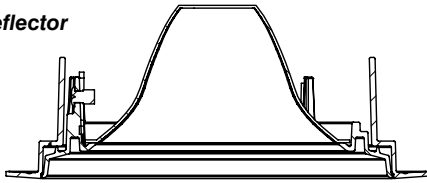

Smooth Anodized Reflector