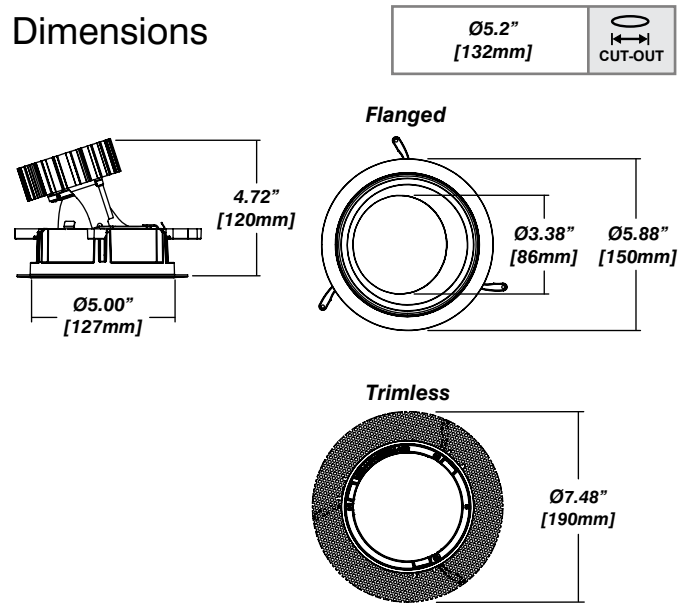

## Installation

- For new and retrofit installations
- Simple connection between fixture and driver via quick connect
- 18° tilt angle

## Dimensions

### Dimension