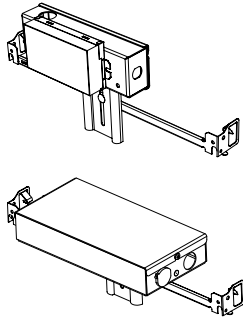

Housing Options

Standard Senso Housing - 910

Dimension

Included

Unless specified otherwise, this is provided as standard

- **Driver with enclosure**
  - Galvanized steel enclosure
- **Installation**
  - Laying on top of ceiling
  - Remote from fixture
  - Hanger bar and mount included