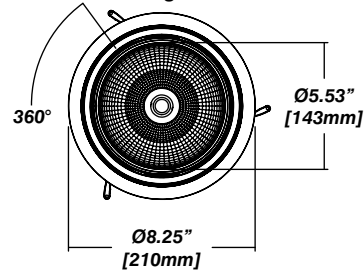

ARTEMIS 5 A

RECESSED ADJUSTABLE LED DOWNLIGHT

Light Engine

- **Output:** up to 6000lm
- **High Efficacy:** up to 150 lumen/Watt
- **Color Options (CCT):** 2500K, 2700K, 3000K, 3500K, 4000K or 6500K
- **Color Consistency:** Range within a 3-MacAdam Ellipse
- **Color rendering (CRI):** 90 CRI & 50+ R9 Value

Driver

- **Dimming:** 1% dimming standard with 0.1% option
- **Ripple:** Industry leading Low ripple
- **Efficiency:** Power Factor >0.9
  Efficiency over 85%
  Class 2 output for safety
- **Installation:** Small Footprint allows retrofit installations

Installation

- For new and retrofit installations
- Simple connection between fixture and driver via quick connect
- 0° to 30° adjustable tilt angle

Construction / Finish

- Satin powder coated finish
- Custom finishes are available
- Cast Aluminum Trim
- Made in Canada

Accessories

Diffusing Lens

Honeycomb Mesh

Flanged

Reflector