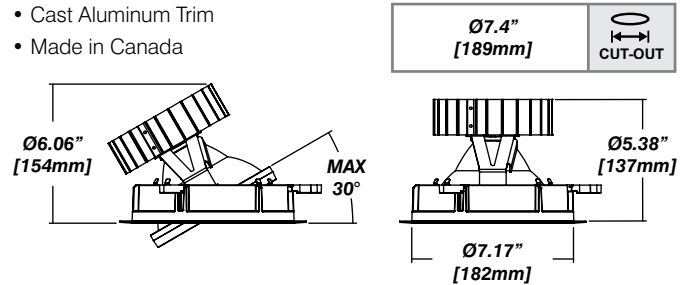

Installation

- For new and retrofit installations
- Simple connection between fixture and driver via quick connect
- 0° to 30° adjustable tilt angle

Construction / Finish

- Satin powder coated finish
- Custom finishes are available
- Cast Aluminum Trim
- Made in Canada