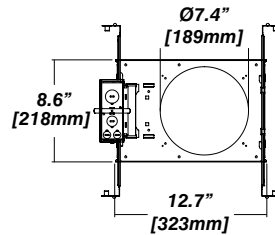

RECESSED ADJUSTABLE LED DOWNLIGHT

Housing Options

Standard Senso Housing - 910

Dimension

Included

Unless specified otherwise, this is provided as standard

- Driver with enclosure** • Galvanized steel enclosure
- Installation** • Laying on top of ceiling
Remote from fixture
Hanger bar and mount included

New Construction - 915

Dimension

Included

- Plaster Frame** • Galvanized steel construction with cut-out
- Bar hanger** • Length: from 14-3/16" to 26"
- Outlet Box** • Outlet Box Included