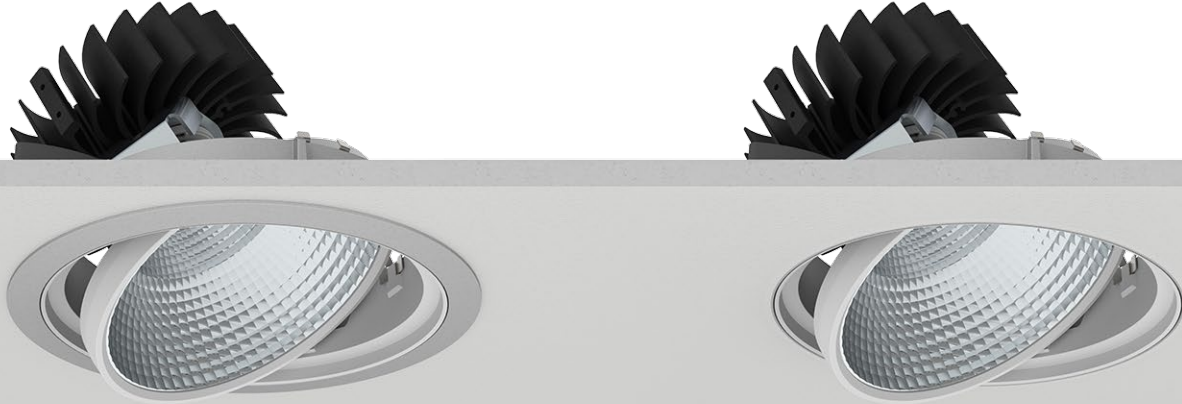

ARTEMIS 5 A

RECESSED ADJUSTABLE LED DOWNLIGHT

Artemis - Recessed Adjustable LED Downlight. Artemis 5 A features SENSO-designed reflectors and a wide range of color temperatures in a high performance yet efficient and compact package. As part of the Artemis family of downlights, it's easy to get a cohesive design regardless of fixture size or style.

1 - Model	2 - Trim	3 - LED	4 - Optic	5 - CCT	6 - Lumen	7 - Accessory	8 - Trim Color
AR5A · Artemis 5 Adjustable	FL · Flanged TL · Trimless	A90 · Accuracy	610 · 10° 618 · 18° 630 · 30° 645 · 45° 660 · 60°	25 · 2500K 27 · 2700K 30 · 3000K 35 · 3500K 40 · 4000K 65 · 6500K	15 · 1500 (14W) 20 · 2000 (19W) 30 · 3000 (29.8W) 40 · 4000 (45.6W) 50 · 5000 (60.2W) 60 · 6000 (68W)	00 · No Accessory DL · Diffusing Lens HO · Honeycomb	01 · White 02 · Black 08 · Silver XX · Custom

Project : _____
Quantity : _____
Type : _____
Notes : _____

ARTEMIS 5 A

RECESSED ADJUSTABLE LED DOWNLIGHT

Light Engine

- Output:** up to 6000lm
- High Efficacy:** up to 150 lumen/Watt
- Color Options (CCT):** 2500K, 2700K, 3000K, 3500K, 4000K or 6500K
- Color Consistency:** Range within a 3-MacAdam Ellipse
- Color rendering (CRI):** 90 CRI & 50+ R9 Value

Installation

- For new and retrofit installations
- Simple connection between fixture and driver via quick connect
- 0° to 30° adjustable tilt angle

Construction / Finish

- Satin powder coated finish
- Custom finishes are available
- Cast Aluminum Trim
- Made in Canada