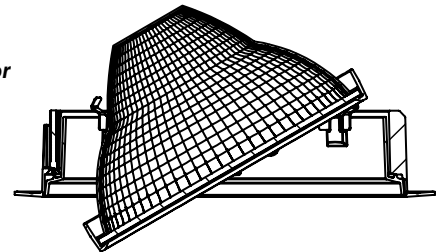

Reflector

Faceted Reflector