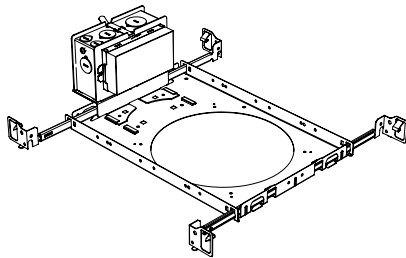

Installation

- For new and retrofit installations
- Simple connection between fixture and driver via quick connect
- 0° to 30° adjustable tilt angle

Construction / Finish

- Satin powder coated finish
- Custom finishes are available
- Cast Aluminum Trim
- Made in Canada

RECESSED ADJUSTABLE LED DOWNLIGHT

Housing Options

Standard Senso Housing - 910

Dimension

Included

Unless specified otherwise, this is provided as standard

- Driver with enclosure** • Galvanized steel enclosure
- Installation** • Laying on top of ceiling
Remote from fixture
Hanger bar and mount included

New Construction - 915

Dimension

Included

- Plaster Frame** • Galvanized steel construction with cut-out
- Bar hanger** • Length: from 14-3/16" to 26"
- Outlet Box** • Outlet Box Included