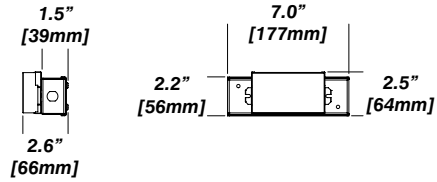

RECESSED ADJUSTABLE LED DOWNLIGHT

Housing Options

Standard Senso Housing - 910

Dimension

Included

Unless specified otherwise, this is provided as standard

- Driver with enclosure** • Galvanized steel enclosure
- Installation** • Laying on top of ceiling
Remote from fixture
Hanger bar and mount included

New Construction - 915

Dimension

Included

- Plaster Frame** • Galvanized steel construction with cut-out
- Bar hanger** • Length: from 14-3/16" to 26"
- Outlet Box** • Outlet Box Included