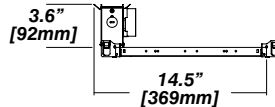

RECESSED ADJUSTABLE LED DOWNLIGHT

Housing Options

Standard Senso Housing - 910

Dimension

Included

Unless specified otherwise, this is provided as standard

- Driver with enclosure** • Galvanized steel enclosure
- Installation** • Laying on top of ceiling
Remote from fixture
Hanger bar and mount included

New Construction - 915

Dimension

Included

- Plaster Frame** • Galvanized steel construction with cut-out
- Bar hanger** • Length: from 14-3/16" to 26"
- Outlet Box** • Outlet Box Included