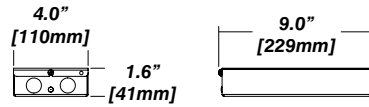

RECESSED ADJUSTABLE LED DOWNLIGHT

Housing Options

Standard Senso Housing - 910

Dimension

Included

Unless specified otherwise, this is provided as standard

- Driver with enclosure** • Galvanized steel enclosure
- Installation** • Laying on top of ceiling
Remote from fixture
Hanger bar and mount included