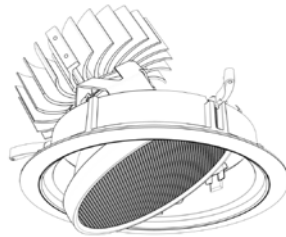

Accessories

Diffusing Lens

Honeycomb Mesh