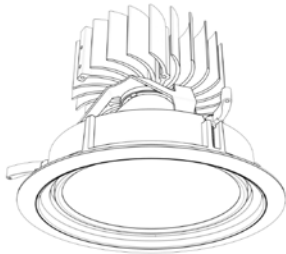

Installation

- For new and retrofit installations
- Simple connection between fixture and driver via quick connect

Construction / Finish

- Satin powder coated finish
- Custom finishes are available
- Cast Aluminum Trim
- Rated for damp location
- Made in Canada

Dimensions

Accessories

Diffusing Lens

Honeycomb Mesh

Reflector

Faceted Reflector

ARTEMIS 5

RECESSED LED DOWNLIGHT

- Laying on top of ceiling
- Remote from fixture
- Hanger bar and mount included

New Construction - 915

Dimension

Included

Plaster Frame

- Galvanized steel construction with cut-out

Bar hanger

- Length: from 14-3/16" to 26"