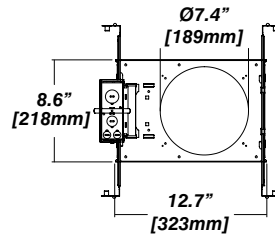

Housing Options

Standard Senso Housing - 910

Dimension

Included

Unless specified otherwise, this is provided as standard

Driver with enclosure

- Galvanized steel enclosure

Installation

- Laying on top of ceiling
- Remote from fixture
- Hanger bar and mount included

New Construction - 915

Dimension

Included

Plaster Frame

- Galvanized steel construction with cut-out

Bar hanger

- Length: from 14-3/16" to 26"