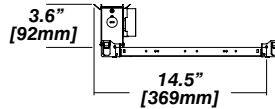

Housing Options

Standard Senso Housing - 910

Dimension

Included

Unless specified otherwise, this is provided as standard

Driver with enclosure

- Galvanized steel enclosure

Installation

- Laying on top of ceiling
- Remote from fixture
- Hanger bar and mount included

New Construction - 915

Dimension

Included

Plaster Frame

- Galvanized steel construction with cut-out

Bar hanger

- Length: from 14-3/16" to 26"