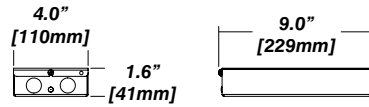

Dimension

Included

Unless specified otherwise, this is provided as standard

Driver with enclosure

- Galvanized steel enclosure

Installation

- Laying on top of ceiling
- Remote from fixture
- Hanger bar and mount included