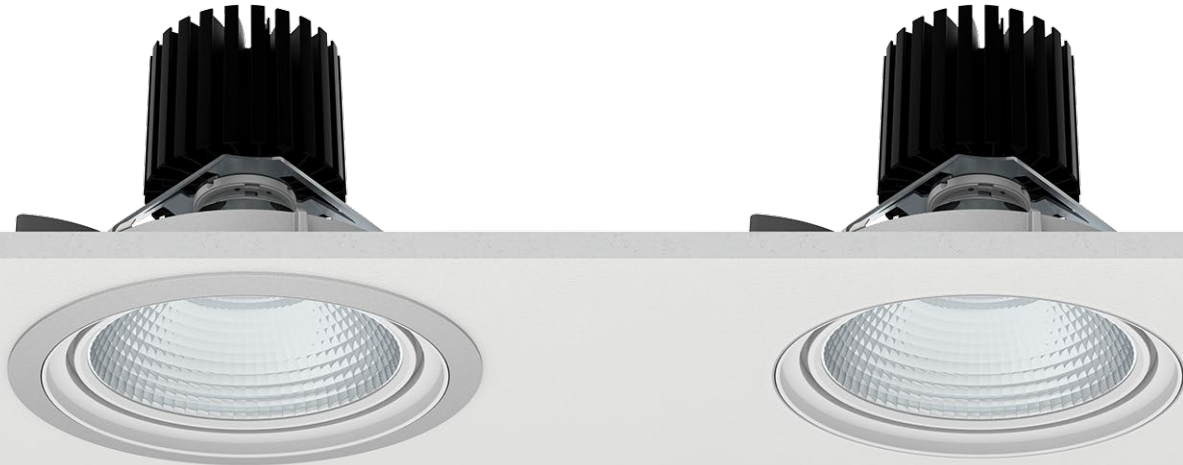

ARTEMIS 5

RECESSED LED DOWNLIGHT

Artemis 5 - Recessed LED Downlight. Artemis 5 features SENSO-designed reflectors and a wide range of color temperatures in a high performance yet efficient and compact package. As part of the Artemis family of downlights, it's easy to get a cohesive design regardless of fixture size or style.

1 - Model	2 - Trim	3 - LED	4 - Optic	5 - CCT	6 - Lumen	7 - Accessory	8 - Trim Color
AR5D · Artemis 5 Downlight	FL · Flanged TL · Trimless	A90 · Accuracy	610 · 10° 618 · 18° 630 · 30° 645 · 45° 660 · 60°	25 · 2500K 27 · 2700K 30 · 3000K 35 · 3500K 40 · 4000K 65 · 6500K	15 · 1500 (14W) 20 · 2000 (19W) 30 · 3000 (29.8W) 40 · 4000 (45.6W) 50 · 5000 (60.2W) 60 · 6000 (68W)	00 · No Accessory DL · Diffusing Lens HO · Honeycomb	01 · White 02 · Black 08 · Silver XX · Custom