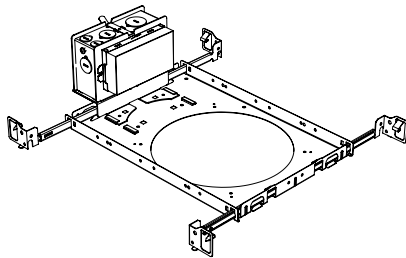

Housing Options

Standard Senso Housing - 910

Dimension

Included

Unless specified otherwise, this is provided as standard

Driver with enclosure

- Galvanized steel enclosure

Installation

- Laying on top of ceiling
- Remote from fixture
- Hanger bar and mount included

New Construction - 915

Dimension

Included

Plaster Frame

- Galvanized steel construction with cut-out

Bar hanger

- Length: from 14-3/16" to 26"