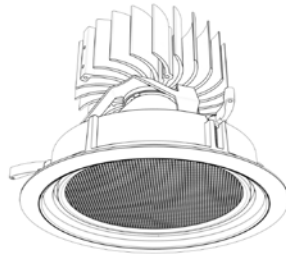

ARTEMIS 5

RECESSED LED DOWNLIGHT

Artemis 5 - Recessed LED Downlight. Artemis 5 features SENSO-designed reflectors and a wide range of color temperatures in a high performance yet efficient and compact package. As part of the Artemis family of downlights, it's easy to get a cohesive design regardless of fixture size or style.

Dimensions

Accessories

Diffusing Lens

Honeycomb Mesh

Reflector

Faceted Reflector

ARTEMIS 5

RECESSED LED DOWNLIGHT

Housing Options

Standard Senso Housing - 910

Dimension

Included

Unless specified otherwise, this is provided as standard

Driver with enclosure

- Galvanized steel enclosure

Installation

- Laying on top of ceiling
- Remote from fixture
- Hanger bar and mount included

New Construction - 915

Dimension

Included

Plaster Frame

- Galvanized steel construction with cut-out

Bar hanger

- Length: from 14-3/16" to 26"