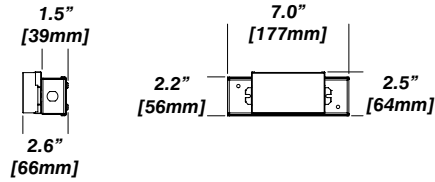

Housing Options

Standard Senso Housing - 910

Dimension

Included

Unless specified otherwise, this is provided as standard

Driver with enclosure

- Galvanized steel enclosure

Installation

- Laying on top of ceiling
- Remote from fixture
- Hanger bar and mount included

New Construction - 915

Dimension

Included

Plaster Frame

- Galvanized steel construction with cut-out

Bar hanger

- Length: from 14-3/16" to 26"