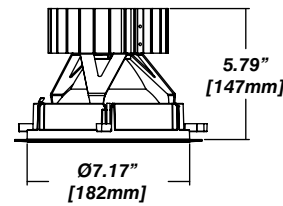

ARTEMIS 5

RECESSED LED DOWNLIGHT

Light Engine

- **Output:** up to 6000lm
- **High Efficacy:** up to 150 lumen/Watt
- **Color Options (CCT):** 2500K, 2700K, 3000K, 3500K, 4000K or 6500K
- **Color Consistency:** Range within a 3-MacAdam Ellipse
- **Color rendering (CRI):** 90 CRI & 50+ R9 Value

Driver

- **Dimming:** 1% dimming standard with 0.1% option
- **Ripple:** Industry leading Low ripple
- **Efficiency:** Power Factor >0.9
  Efficiency over 85%
  Class 2 output for safety
- **Installation:** Small Footprint allows retrofit installations

Installation

- For new and retrofit installations
- Simple connection between fixture and driver via quick connect

Construction / Finish

- Satin powder coated finish
- Custom finishes are available
- Cast Aluminum Trim
- Rated for damp location
- Made in Canada

Dimensions