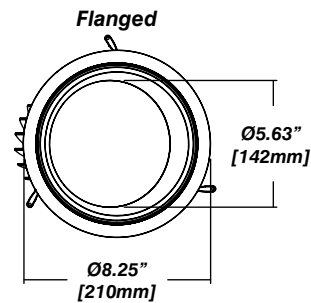

## Installation

- For new and retrofit installations
- Simple connection between fixture and driver via quick connect
- 18° tilt angle

## Dimensions