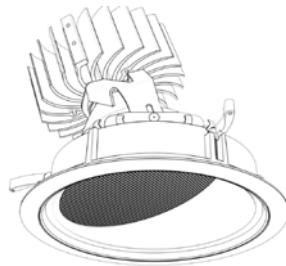

## Installation

- For new and retrofit installations
- Simple connection between fixture and driver via quick connect
- 18° tilt angle

## Dimensions

## Accessories

*Diffusing Lens*

*Honeycomb Mesh*