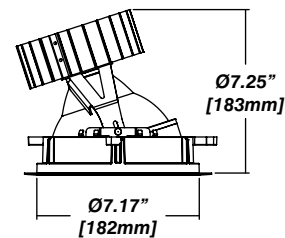

## Installation

- For new and retrofit installations
- Simple connection between fixture and driver via quick connect
- 18° tilt angle

## Dimensions