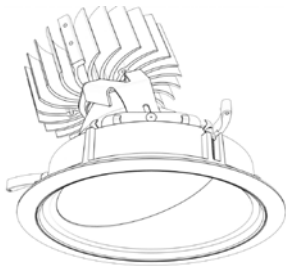

Accessories

Diffusing Lens