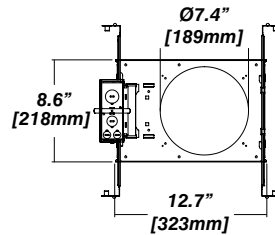

## Dimensions

### Dimension

### Included

Unless specified otherwise, this is provided as standard

- Driver with enclosure** • Galvanized steel enclosure
- Installation** • Laying on top of ceiling  
Remote from fixture  
Hanger bar and mount included