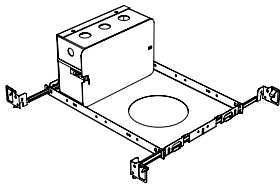

New Construction - 915