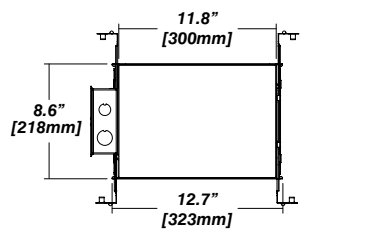

Dimension

Included

- Plaster Frame** • Galvanized steel construction with cut-out to
- Bar hanger** • Length: from 14-3/16" to 26"
- Security wire** • Flexible aircraft cable, 12" long
- Easy to clip snap body included

IC Housing - 920

Dimension

Included

- IC Housing** • Galvanized steel construction
- Airtight
- Includes gasketed junction box
- Plaster Frame** • Galvanized steel construction
- Bar hanger** • Length: from 14-3/16" to 26"