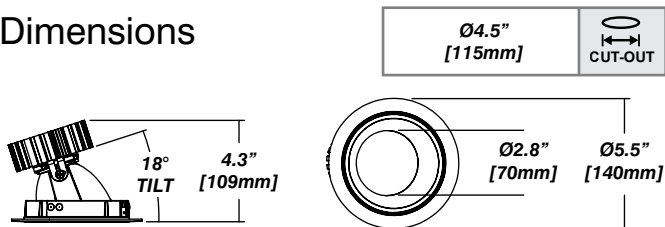

CCT: 2700
CRI: 95

Reflector

Faceted Reflector

Senso metal spun reflectors for function, low glare and efficiency

Dimensions

Installation

- For new and retrofit installations
- Holds in place with three friction fit spring clips
- Simple connection between fixture and driver via quick connect
- Fixed tilt angle of 18° with 360° rotation