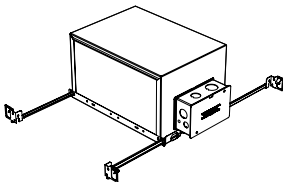

IC Housing - 920