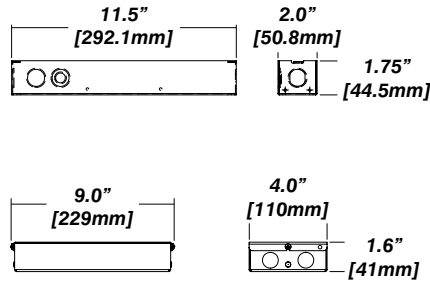

Construction / Finish

- Custom finishes are available
- Cast aluminum trim
- Made in Canada

Housing Options

Standard Senso Housing - 910

Dimension

Included

Unless specified otherwise, this is provided as standard

- Bar hanger** • Length: from 14-3/16" to 26"
- Driver with enclosure** • Galvanized steel enclosure
- Security wire** • Flexible aircraft cable, 12" long
- Easy to clip snap body included

* driver can be installed either: