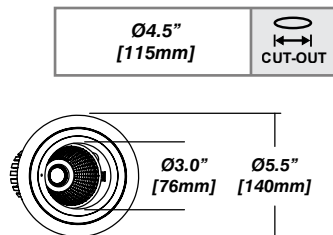

CCT: 2700
CRI: 95

Reflector

Faceted Reflector

Senso metal spun reflectors for function, low glare and efficiency

Dimensions

Installation

- For new and retrofit installations
- Holds in place with three friction fit spring clips
- Simple connection between fixture and driver via quick connect
- 0° to 30° adjustable tilt angle with 360° rotation