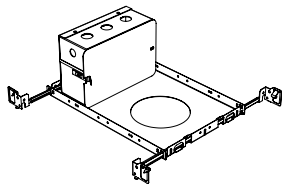

- Bar hanger** • Length: from 14-3/16" to 26"
- Driver with enclosure** • Galvanized steel enclosure
- Security wire** • Flexible aircraft cable, 12" long
- Easy to clip snap body included

* driver can be installed either:

(A) laying on top of ceiling. (B) mounted to the bar hanger and fixed to the ceiling. (C) remote from the fixture, with the bar hanger still used if desired to secure the fixture

New Construction - 915

Dimension

Included

- Plaster Frame** • Galvanized steel construction with cut-out to
- Bar hanger** • Length: from 14-3/16" to 26"
- Security wire** • Flexible aircraft cable, 12" long
- Easy to clip snap body included