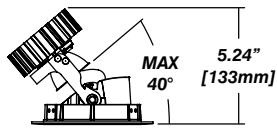

CCT: 2700
CRI: 95

Reflector

Faceted Reflector

Senso metal spun reflectors for function, low glare and efficiency

Dimensions

Installation

- For new and retrofit installations
- Holds in place with three friction fit spring clips
- Simple connection between fixture and driver via quick connect
- 0° to 30° adjustable tilt angle with 360° rotation