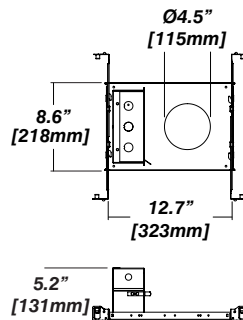

- Bar hanger** • Length: from 14-3/16" to 26"
- Driver with enclosure** • Galvanized steel enclosure
- Security wire** • Flexible aircraft cable, 12" long
- Easy to clip snap body included

* driver can be installed either:

(A) laying on top of ceiling. (B) mounted to the bar hanger and fixed to the ceiling. (C) remote from the fixture, with the bar hanger still used if desired to secure the fixture

New Construction - 915

Dimension

Included

- Plaster Frame** • Galvanized steel construction with cut-out to
- Bar hanger** • Length: from 14-3/16" to 26"
- Security wire** • Flexible aircraft cable, 12" long
- Easy to clip snap body included