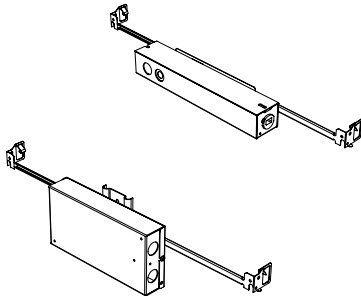

CCT: 2700
CRI: 95

Reflector

Faceted Reflector

Senso metal spun reflectors for function, low glare and efficiency

Dimensions

Installation

- For new and retrofit installations
- Holds in place with three friction fit spring clips
- Simple connection between fixture and driver via quick connect
- 0° to 30° adjustable tilt angle with 360° rotation

- Bar hanger** • Length: from 14-3/16" to 26"
- Driver with enclosure** • Galvanized steel enclosure
- Security wire** • Flexible aircraft cable, 12" long
- Easy to clip snap body included

* driver can be installed either:

(A) laying on top of ceiling. (B) mounted to the bar hanger and fixed to the ceiling. (C) remote from the fixture, with the bar hanger still used if desired to secure the fixture

New Construction - 915