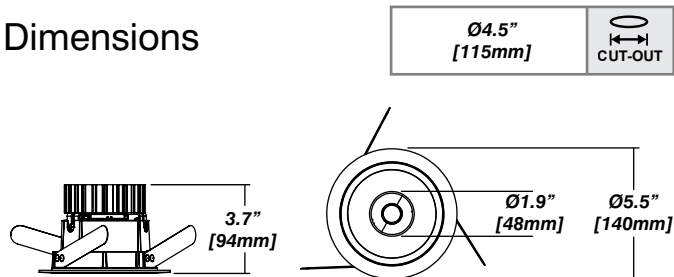

CCT: 2700
CRI: 95

Reflector

Smooth Reflector

Senso metal spun reflectors for function, low glare and efficiency

Dimensions

Installation

- For new and retrofit installations
- Holds in place with three friction fit spring clips
- Simple connection between fixture and driver via quick connect