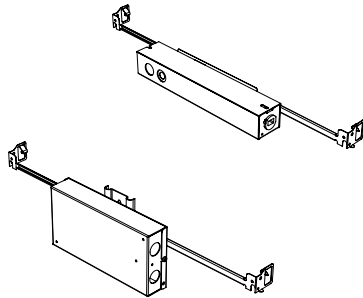

Housing Options

Standard Senso Housing - 910