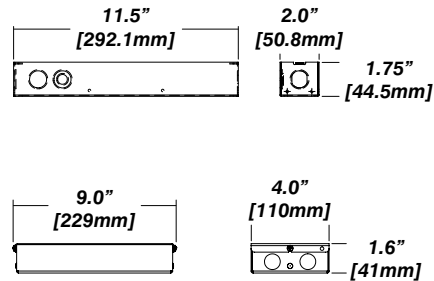

Construction / Finish

- Custom finishes are available
- Cast aluminum trim
- Made in Canada

Housing Options

Standard Senso Housing - 910

Dimension

Included

Unless specified otherwise, this is provided as standard

- Bar hanger** • Length: from 14-3/16" to 26"
- Driver with enclosure** • Galvanized steel enclosure
- Security wire** • Flexible aircraft cable, 12" long
- Easy to clip snap body included

* driver can be installed either: