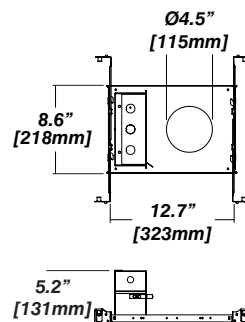

Dimension

Included

- **Plaster Frame** • Galvanized steel construction with cut-out to
- **Bar hanger** • Length: from 14-3/16" to 26"
- **Security wire** • Flexible aircraft cable, 12" long
- Easy to clip snap body included