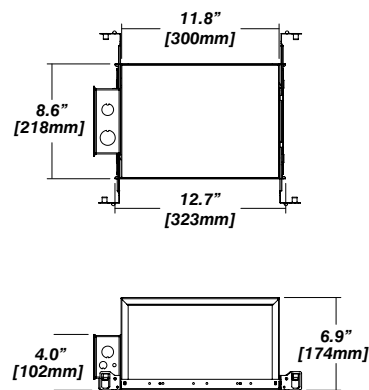

Dimension

Included

- Plaster Frame** • Galvanized steel construction with cut-out to
- Bar hanger** • Length: from 14-3/16" to 26"
- Security wire** • Flexible aircraft cable, 12" long
- Easy to clip snap body included

IC Housing - 920

Dimension

Included

- IC Housing** • Galvanized steel construction
- Airtight
- Includes gasketed junction box
- Plaster Frame** • Galvanized steel construction
- Bar hanger** • Length: from 14-3/16" to 26"