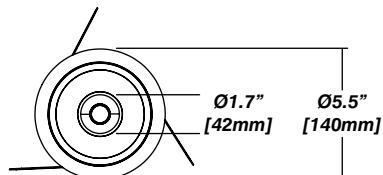

Reflector

Ø4.5"
[115mm]

Installation

- For new and retrofit installations
- Holds in place with three friction fit spring clips
- Simple connection between fixture and driver via quick connect

Construction / Finish

- Accented acrylic tube
- Custom finishes are available
- Cast aluminum trim
- Made in Canada