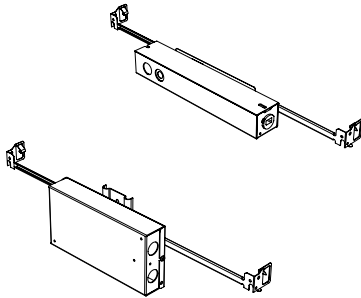

Housing Options

Standard Senso Housing - 910

Dimension

Included

Unless specified otherwise, this is provided as standard

- **Bar hanger** • Length: from 14-3/16" to 26"
- **Driver with enclosure** • Galvanized steel enclosure
- **Security wire** • Flexible aircraft cable, 12" long
- Easy to clip snap body included

* driver can be installed either:

(A) laying on top of ceiling. (B) mounted to the bar hanger and fixed to the ceiling. (C) remote from the fixture, with the bar hanger still used if desired to secure the fixture

New Construction - 915

Dimension

Included

- **Plaster Frame** • Galvanized steel construction with cut-out to
- **Bar hanger** • Length: from 14-3/16" to 26"
- **Security wire** • Flexible aircraft cable, 12" long
- Easy to clip snap body included