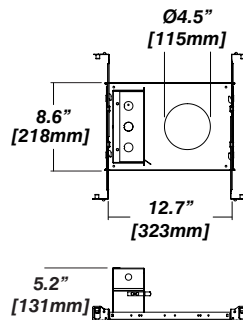

Housing Options

Standard Senso Housing - 910

Dimension

Included

Unless specified otherwise, this is provided as standard

- **Bar hanger** • Length: from 14-3/16" to 26"
- **Driver with enclosure** • Galvanized steel enclosure
- **Security wire** • Flexible aircraft cable, 12" long
- Easy to clip snap body included

* driver can be installed either:

(A) laying on top of ceiling. (B) mounted to the bar hanger and fixed to the ceiling. (C) remote from the fixture, with the bar hanger still used if desired to secure the fixture

New Construction - 915

Dimension

Included

- **Plaster Frame** • Galvanized steel construction with cut-out to
- **Bar hanger** • Length: from 14-3/16" to 26"
- **Security wire** • Flexible aircraft cable, 12" long
- Easy to clip snap body included

IC Housing - 920

Dimension

Included

- **IC Housing** • Galvanized steel construction
- Airtight
- Includes gasketed junction box
- **Plaster Frame** • Galvanized steel construction
- **Bar hanger** • Length: from 14-3/16" to 26"

Note: Lumen output cannot exceed 1300lm