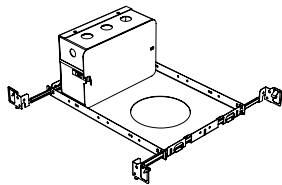

Housing Options

Standard Senso Housing - 910

Dimension

Included

Unless specified otherwise, this is provided as standard

- **Bar hanger** • Length: from 14-3/16" to 26"
- **Driver with enclosure** • Galvanized steel enclosure
- **Security wire** • Flexible aircraft cable, 12" long
- Easy to clip snap body included

* driver can be installed either:

(A) laying on top of ceiling. (B) mounted to the bar hanger and fixed to the ceiling. (C) remote from the fixture, with the bar hanger still used if desired to secure the fixture

New Construction - 915

Dimension

Included

- **Plaster Frame** • Galvanized steel construction with cut-out to
- **Bar hanger** • Length: from 14-3/16" to 26"
- **Security wire** • Flexible aircraft cable, 12" long
- Easy to clip snap body included

IC Housing - 920

Dimension

Included

- **IC Housing** • Galvanized steel construction
- Airtight
- Includes gasketed junction box
- **Plaster Frame** • Galvanized steel construction
- **Bar hanger** • Length: from 14-3/16" to 26"

Note: Lumen output cannot exceed 1300lm