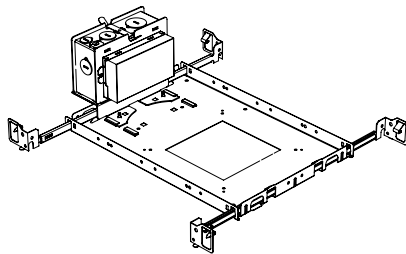

Dimensions

ENYO 2 W

RECESSED WALL WASHING LED DOWNLIGHT

Housing Options

Standard Senso Housing - 910

Dimension

Included

Unless specified otherwise, this is provided as standard

- Driver with enclosure**
- Galvanized steel enclosure
- Installation**
- Laying on top of ceiling
 - Remote from fixture

New Construction - 915

Dimension

Included

- Plaster Frame**
- Galvanized steel construction with cut-out
- Bar hanger**
- Length: from 14-3/16" to 26"
- Outlet Box**
- Outlet Box Included

IC Housing - 920

Dimension

Included

- IC Housing**
- Galvanized steel construction
 - Airtight
 - Includes gasket prepped junction box
- Plaster Frame**
- Galvanized steel construction
- Bar hanger**
- Length: from 14-3/16" to 26"