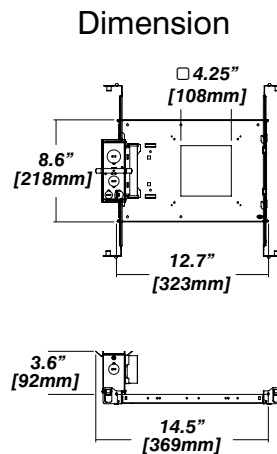

Dimensions

ENYO 2 W

RECESSED WALL WASHING LED DOWNLIGHT

Housing Options

Standard Senso Housing - 910

Dimension

Included

Unless specified otherwise, this is provided as standard

- Driver with enclosure**
- Galvanized steel enclosure
- Installation**
- Laying on top of ceiling
 - Remote from fixture

New Construction - 915

Dimension

Included

- Plaster Frame**
- Galvanized steel construction with cut-out
- Bar hanger**
- Length: from 14-3/16" to 26"
- Outlet Box**
- Outlet Box Included

IC Housing - 920

Dimension

Included

- IC Housing**
- Galvanized steel construction
 - Airtight
 - Includes gasket prepped junction box
- Plaster Frame**
- Galvanized steel construction
- Bar hanger**
- Length: from 14-3/16" to 26"