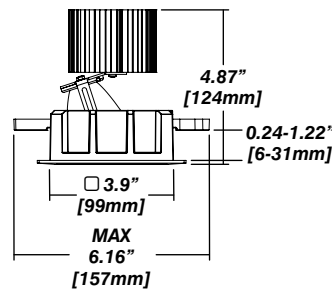

Dimensions