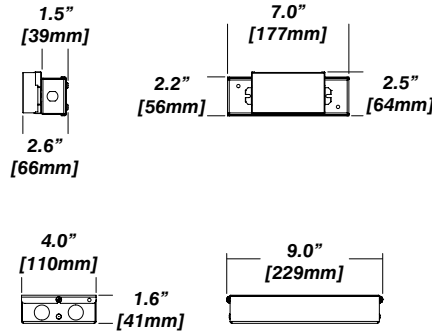

Dimensions

ENYO 2 W

RECESSED WALL WASHING LED DOWNLIGHT

Housing Options

Standard Senso Housing - 910

Dimension

Included

Unless specified otherwise, this is provided as standard

- Driver with enclosure**
- Galvanized steel enclosure
- Installation**
- Laying on top of ceiling
 - Remote from fixture

New Construction - 915

Dimension

Included

- Plaster Frame**
- Galvanized steel construction with cut-out
- Bar hanger**
- Length: from 14-3/16" to 26"
- Outlet Box**
- Outlet Box Included

IC Housing - 920

Dimension

Included

- IC Housing**
- Galvanized steel construction
 - Airtight
 - Includes gasket prepped junction box
- Plaster Frame**
- Galvanized steel construction
- Bar hanger**
- Length: from 14-3/16" to 26"