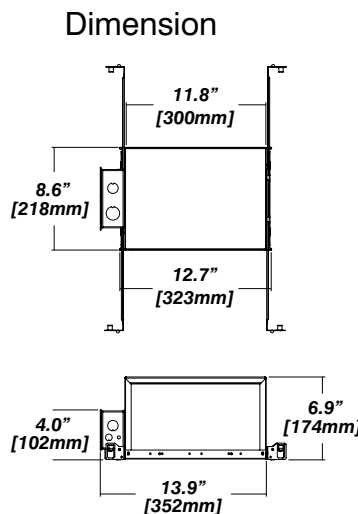

Dimensions

ENYO 2 W

RECESSED WALL WASHING LED DOWNLIGHT

Housing Options

Standard Senso Housing - 910

Dimension

Included

Unless specified otherwise, this is provided as standard

- Driver with enclosure**
- Galvanized steel enclosure
- Installation**
- Laying on top of ceiling
 - Remote from fixture

New Construction - 915

Dimension

Included

- Plaster Frame**
- Galvanized steel construction with cut-out
- Bar hanger**
- Length: from 14-3/16" to 26"
- Outlet Box**
- Outlet Box Included

IC Housing - 920

Dimension

Included

- IC Housing**
- Galvanized steel construction
 - Airtight
 - Includes gasket prepped junction box
- Plaster Frame**
- Galvanized steel construction
- Bar hanger**
- Length: from 14-3/16" to 26"