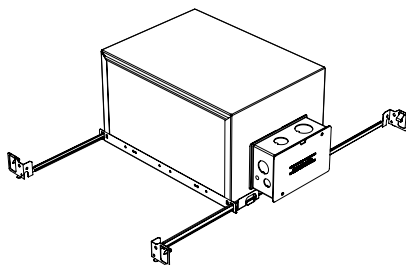

- Driver with enclosure**
- Galvanized steel enclosure
- Installation**
- Laying on top of ceiling
 - Remote from fixture

New Construction - 915

Dimension

Included

- Plaster Frame**
- Galvanized steel construction with cut-out
- Bar hanger**
- Length: from 14-3/16" to 26"
- Outlet Box**
- Outlet Box Included

IC Housing - 920

Dimension

Included

- IC Housing**
- Galvanized steel construction
 - Airtight
 - Includes gasket prepped junction box
- Plaster Frame**
- Galvanized steel construction
- Bar hanger**
- Length: from 14-3/16" to 26"