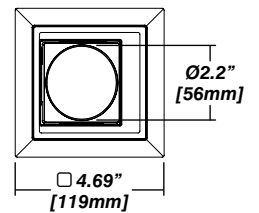

Dimensions