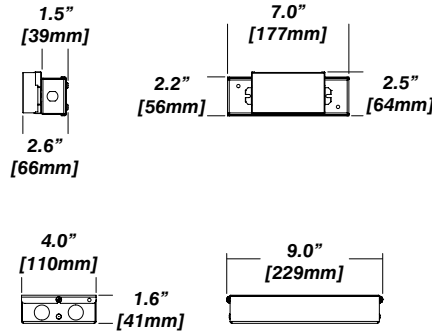

Dimensions

Accessories

Diffusing Lens

Honeycomb Mesh

ENYO 3 D

RECESSED LED DOWNLIGHT

Housing Options

Standard Senso Housing - 910

Dimension

Included

Unless specified otherwise, this is provided as standard

- Driver with enclosure**
- Galvanized steel enclosure
- Installation**
- Laying on top of ceiling
 - Remote from fixture

New Construction - 915

Dimension

Included

- Plaster Frame**
- Galvanized steel construction with cut-out
- Bar hanger**
- Length: from 14-3/16" to 26"
- Outlet Box**
- Outlet Box Included

IC Housing - 920

Dimension

Included

- IC Housing**
- Galvanized steel construction
 - Airtight
 - Includes gasketed junction box
- Plaster Frame**
- Galvanized steel construction
- Bar hanger**
- Length: from 14-3/16" to 26"