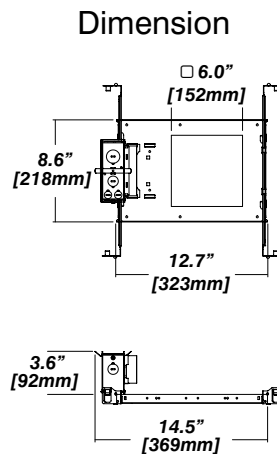

Dimension

Included

Unless specified otherwise, this is provided as standard

- Driver with enclosure**
- Galvanized steel enclosure
- Installation**
- Laying on top of ceiling
 - Remote from fixture

New Construction - 915

Dimension

Included

- Plaster Frame**
- Galvanized steel construction with cut-out
- Bar hanger**
- Length: from 14-3/16" to 26"
- Outlet Box**
- Outlet Box Included

IC Housing - 920

Dimension

Included

- IC Housing**
- Galvanized steel construction
 - Airtight
 - Includes gasketed junction box
- Plaster Frame**
- Galvanized steel construction
- Bar hanger**
- Length: from 14-3/16" to 26"