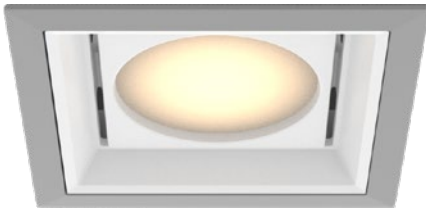

ENYO 3 D

RECESSED LED DOWNLIGHT

ENYO 3 D - Recessed Fixed LED Downlight. Enyo 3 features SENSO-designed reflectors and a wide range of color temperatures in a high performance yet efficient and compact package. As part of the Enyo family of downlights, it's easy to get a cohesive design regardless of fixture size or style.

Installation

- For new and retrofit installations
- Simple connection between fixture and driver via quick connect

Construction / Finish

- High quality, scratch resistant powder coated finish in standard, premium or custom colors
- Cast Aluminum Trim
- Made in Canada

Dimensions

Accessories

Diffusing Lens

Honeycomb Mesh

ENYO 3 D

RECESSED LED DOWNLIGHT

Housing Options

Standard Senso Housing - 910