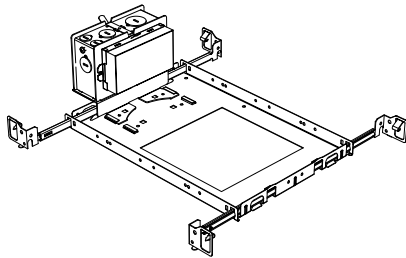

Dimensions

Accessories

Diffusing Lens

Honeycomb Mesh

ENYO 3 D

RECESSED LED DOWNLIGHT

Housing Options

Standard Senso Housing - 910

Dimension

Included

Unless specified otherwise, this is provided as standard

- Driver with enclosure**
- Galvanized steel enclosure
- Installation**
- Laying on top of ceiling
 - Remote from fixture

New Construction - 915

Dimension

Included

- Plaster Frame**
- Galvanized steel construction with cut-out
- Bar hanger**
- Length: from 14-3/16" to 26"
- Outlet Box**
- Outlet Box Included

IC Housing - 920

Dimension

Included

- IC Housing**
- Galvanized steel construction
 - Airtight
 - Includes gasketed junction box
- Plaster Frame**
- Galvanized steel construction
- Bar hanger**
- Length: from 14-3/16" to 26"