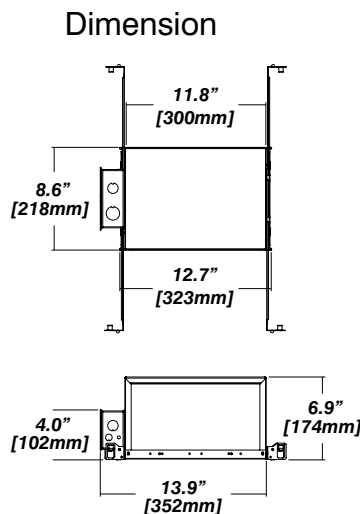

Dimension

Included

Unless specified otherwise, this is provided as standard

- Driver with enclosure**
- Galvanized steel enclosure
- Installation**
- Laying on top of ceiling
 - Remote from fixture

New Construction - 915

Dimension

Included

- Plaster Frame**
- Galvanized steel construction with cut-out
- Bar hanger**
- Length: from 14-3/16" to 26"
- Outlet Box**
- Outlet Box Included

IC Housing - 920

Dimension

Included

- IC Housing**
- Galvanized steel construction
 - Airtight
 - Includes gasketed junction box
- Plaster Frame**
- Galvanized steel construction
- Bar hanger**
- Length: from 14-3/16" to 26"