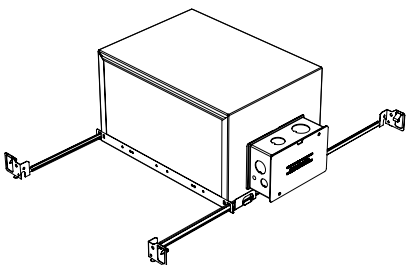

Dimension

Included

Unless specified otherwise, this is provided as standard

- Driver with enclosure**
- Galvanized steel enclosure
- Installation**
- Laying on top of ceiling
 - Remote from fixture

New Construction - 915

Dimension

Included

- Plaster Frame**
- Galvanized steel construction with cut-out
- Bar hanger**
- Length: from 14-3/16" to 26"
- Outlet Box**
- Outlet Box Included

IC Housing - 920

Dimension

Included

- IC Housing**
- Galvanized steel construction
 - Airtight
 - Includes gasketed junction box
- Plaster Frame**
- Galvanized steel construction
- Bar hanger**
- Length: from 14-3/16" to 26"