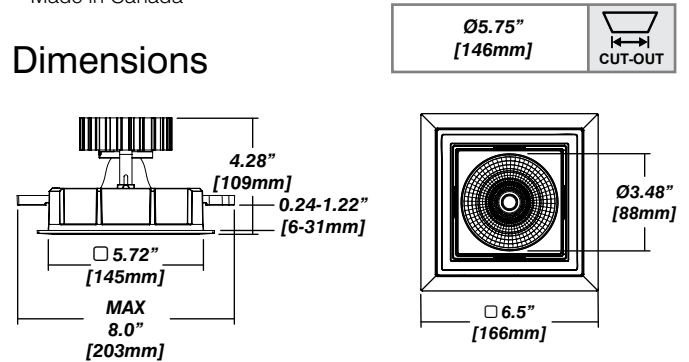

ENYO 3 D

RECESSED LED DOWNLIGHT

Light Engine

- **Output:** up to 3000lm
- **High Efficacy:** up to 150 lumen/Watt
- **Color Options (CCT):** 2500K, 2700K, 3000K, 3500K, 4000K or 6500K
- **Color Consistency:** Range within a 3-MacAdam Ellipse
- **Color rendering (CRI):** 90 CRI & 50+ R9 Value

Driver

- **Dimming:** 1% dimming standard with 0.1% option
- **Ripple:** Industry leading Low ripple
- **Efficiency:** Power Factor >0.9
  Efficiency over 85%
  Class 2 output for safety
- **Installation:** Small Footprint allows retrofit installations

Installation

- For new and retrofit installations
- Simple connection between fixture and driver via quick connect

Construction / Finish

- High quality, scratch resistant powder coated finish in standard, premium or custom colors
- Cast Aluminum Trim
- Made in Canada

Dimensions