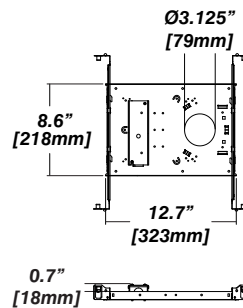

## Dimensions

### Dimension

### Included

Unless specified otherwise, this is provided as standard

- Bar hanger**
  - Included, unmounted from single
  - Length: from 14-3/16" to 26"
  - Mounting screws not included
- Driver with enclosure**
  - Galvanized steel enclosure
- Security wire**
  - Flexible aircraft cable, 12" long
  - Easy to clip snap body included