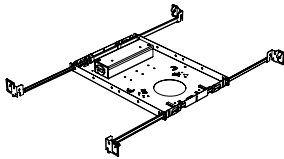

New Construction - 915 Flanged