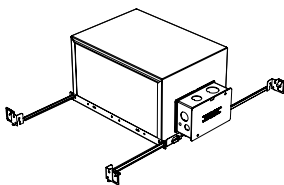

*driver can be installed either:

- (A) laying on top of ceiling.
- (B) mounted to the bar hanger and fixed to the ceiling.
- (C) remote from the fixture, with the bar hanger still used if desired to secure the fixture

New Construction - 915 Flanged

Dimension

Included

- Plaster Frame**
 - Galvanized steel construction
- Bar hanger**
 - Length: from 14-3/16" to 26"
- Outlet Box**
 - Standard Senso housing 910 included
- Security wire**
 - Flexible aircraft cable, 12" long
 - Easy to clip snap body included

IC Housing - 920

Dimension

Included

- IC Housing**
 - Galvanized steel construction
 - Airtight
 - Includes gasketed junction box
- Plaster Frame**
 - Galvanized steel construction
- Bar hanger**
 - Length: from 14-3/16" to 26"