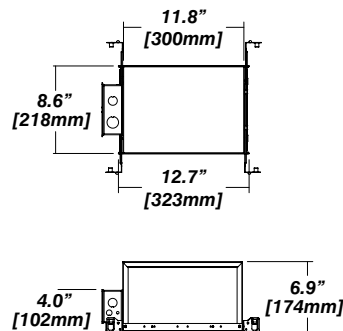

Standard Senso Housing - 910

Dimension

Included

Unless specified otherwise, this is provided as standard

- Bar hanger**
 - Included with large 910 box only
 - Length: from 14-3/16" to 26"
 - Mounting screws not included
- Driver with enclosure**
 - Galvanized steel enclosure
- Security wire**
 - Flexible aircraft cable, 12" long
 - Easy to clip snap body included

New Construction - 915 Flanged

Dimension

Included

- Plaster Frame**
 - Galvanized steel construction
- Bar hanger**
 - Length: from 14-3/16" to 26"
- Outlet Box**
 - Standard Senso housing 910 included
- Security wire**
 - Flexible aircraft cable, 12" long
 - Easy to clip snap body included

IC Housing - 920

Dimension

Included

- IC Housing**
 - Galvanized steel construction
 - Airtight
 - Includes gasketed junction box
- Plaster Frame**
 - Galvanized steel construction
- Bar hanger**
 - Length: from 14-3/16" to 26"