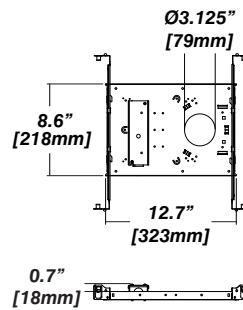

Dimension

Included

- **Plaster Frame**
  - Galvanized steel construction
- **Bar hanger**
  - Length: from 14-3/16" to 26"
- **Outlet Box**
  - Standard Senso housing 910 included
- **Security wire**
  - Flexible aircraft cable, 12" long
  - Easy to clip snap body included