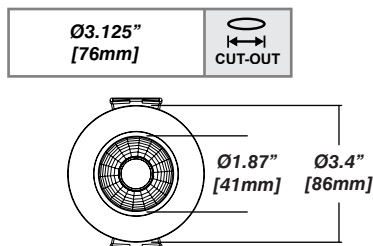

Dimensions