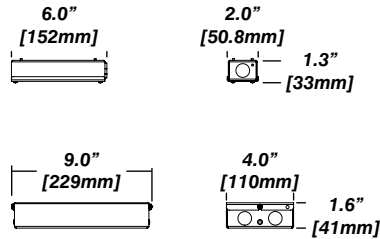

Standard Senso Housing - 910

Dimension

Included

Unless specified otherwise, this is provided as standard

- Bar hanger**
 - Included with large 910 box only
 - Length: from 14-3/16" to 26"
 - Mounting screws not included
- Driver with enclosure**
 - Galvanized steel enclosure
- Security wire**
 - Flexible aircraft cable, 12" long
 - Easy to clip snap body included