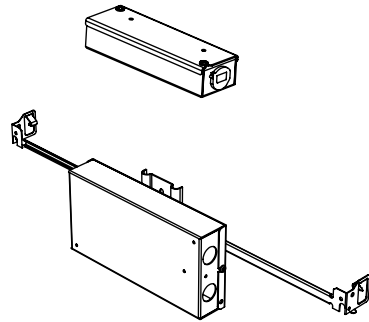

Standard Senso Housing - 910

Dimension

Included

Unless specified otherwise, this is provided as standard

- Bar hanger**
 - Included with large 910 box only
 - Length: from 14-3/16" to 26"
 - Mounting screws not included
- Driver with enclosure**
 - Galvanized steel enclosure
- Security wire**
 - Flexible aircraft cable, 12" long
 - Easy to clip snap body included