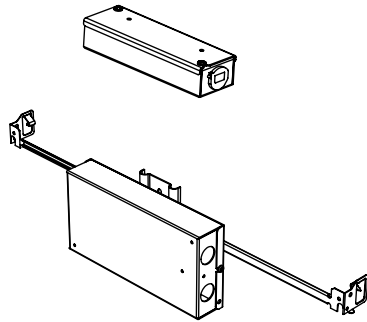

LATONA 1

RECESSED LED DOWNLIGHT

Latona 1 - Recessed downlight. The Latona 1 is a smaller, stylish recessed fixture that features the Xicato module. This fixture is a small but a powerful option that features stationary positioning to guarantee correct position of light.

- For new and retrofit installations
- Easy installation with spring loaded tabs
- Simple connection between fixture and driver via quick connect
- Wet rated available

Construction/Finish

- Powder coated in white, black or silver
- Custom finish are available
- Cast aluminum
- Seismic tether
- Made in Canada

LATONA 1

RECESSED LED DOWNLIGHT

Housing Options

Standard Senso Housing - 910

Dimension

Included

Unless specified otherwise, this is provided as standard

- Bar hanger**
 - Included, unmounted from single
 - Length: from 14-3/16" to 26"
 - Mounting screws not included
- Driver with enclosure**
 - Galvanized steel enclosure
- Security wire**
 - Flexible aircraft cable, 12" long
 - Easy to clip snap body included