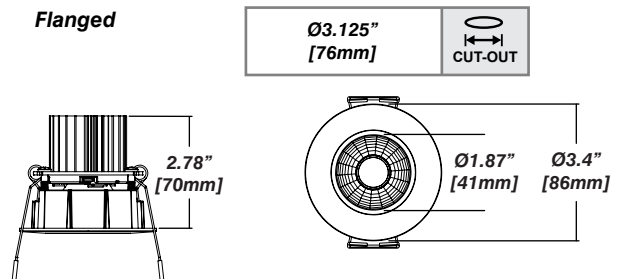

CCT: 2700
CRI: 95

Reflector

Faceted Reflector

Smooth Reflector

Dimensions

Flanged

Flangeless trim kit

Installation