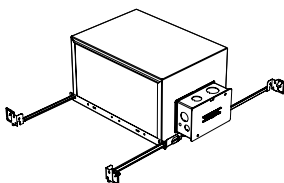

LATONA 1

RECESSED LED DOWNLIGHT

Latona 1 - Recessed downlight. The Latona 1 is a smaller, stylish recessed fixture that features the Xicato module. This fixture is a small but a powerful option that features stationary positioning to guarantee correct position of light.

* driver can be installed either:

- (A) laying on top of ceiling.
- (B) mounted to the bar hanger and fixed to the ceiling.
- (C) remote from the fixture, with the bar hanger still used if desired to secure the fixture

New Construction - 915 Flanged

Dimension

New Construction - 915 Flangeless

Dimension

Included

- Plaster Frame**
 - Galvanized steel construction with cut-out to
- Bar hanger**
 - Length: from 14-3/16" to 26"
- Outlet Box**
 - Standard Senso housing 910 included
- Security wire**
 - Flexible aircraft cable, 12" long
 - Easy to clip snap body included

IC Housing - 920

Dimension

Included

- IC Housing**
 - Galvanized steel construction
 - Airtight
 - Includes gasketed junction box
- Plaster Frame**
 - Galvanized steel construction
- Bar hanger**
 - Length: from 14-3/16" to 26"