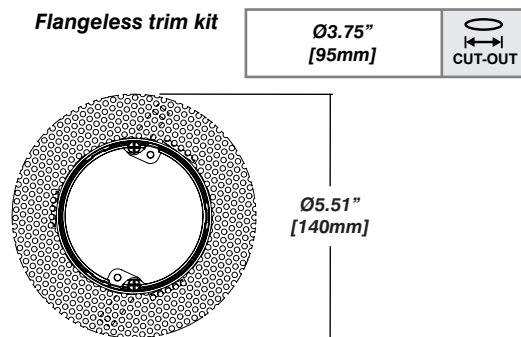

CCT: 2700
CRI: 95

Reflector

Faceted Reflector

Smooth Reflector

Dimensions

Flanged

Flangeless trim kit

Installation