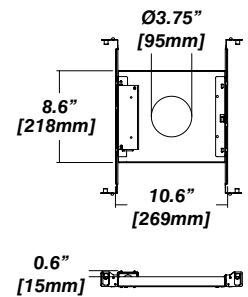

New Construction - 915 Flanged

Dimension

New Construction - 915 Flangeless

Dimension

Included

- Plaster Frame**
 - Galvanized steel construction with cut-out to
- Bar hanger**
 - Length: from 14-3/16" to 26"
- Outlet Box**
 - Standard Senso housing 910 included
- Security wire**
 - Flexible aircraft cable, 12" long
 - Easy to clip snap body included

IC Housing - 920

Dimension

Included

- IC Housing**
 - Galvanized steel construction
 - Airtight
 - Includes gasketed junction box
- Plaster Frame**
 - Galvanized steel construction
- Bar hanger**
 - Length: from 14-3/16" to 26"