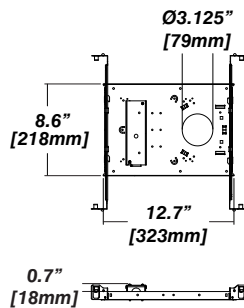

LATONA 1

RECESSED LED DOWNLIGHT

Housing Options

Standard Senso Housing - 910

Dimension

Included

Unless specified otherwise, this is provided as standard

- Bar hanger**
 - Included, unmounted from single
 - Length: from 14-3/16" to 26"
 - Mounting screws not included
- Driver with enclosure**
 - Galvanized steel enclosure
- Security wire**
 - Flexible aircraft cable, 12" long
 - Easy to clip snap body included

New Construction - 915 Flanged

Dimension

New Construction - 915 Flangeless

Dimension

Included

- Plaster Frame**
 - Galvanized steel construction with cut-out to
- Bar hanger**
 - Length: from 14-3/16" to 26"
- Outlet Box**
 - Standard Senso housing 910 included
- Security wire**
 - Flexible aircraft cable, 12" long
 - Easy to clip snap body included