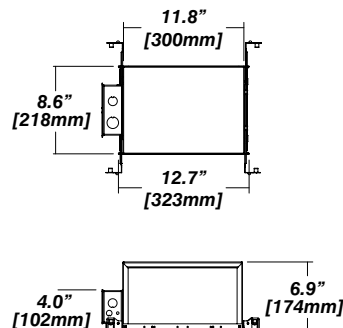

New Construction - 915 Flanged

Dimension

New Construction - 915 Flangeless

Dimension

Included

- Plaster Frame**
 - Galvanized steel construction with cut-out to
- Bar hanger**
 - Length: from 14-3/16" to 26"
- Outlet Box**
 - Standard Senso housing 910 included
- Security wire**
 - Flexible aircraft cable, 12" long
 - Easy to clip snap body included

IC Housing - 920

Dimension

Included

- IC Housing**
 - Galvanized steel construction
 - Airtight
 - Includes gasketed junction box
- Plaster Frame**
 - Galvanized steel construction
- Bar hanger**
 - Length: from 14-3/16" to 26"