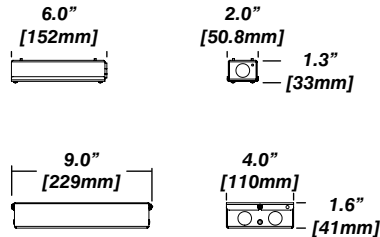

LATONA 1

RECESSED LED DOWNLIGHT

Housing Options

Standard Senso Housing - 910

Dimension

Included

Unless specified otherwise, this is provided as standard

- Bar hanger**
 - Included, unmounted from single
 - Length: from 14-3/16" to 26"
 - Mounting screws not included
- Driver with enclosure**
 - Galvanized steel enclosure
- Security wire**
 - Flexible aircraft cable, 12" long
 - Easy to clip snap body included