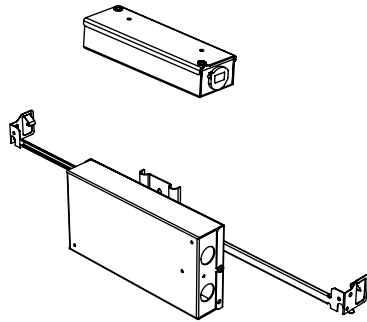

LATONA 2

RECESSED ADJUSTABLE LED DOWNLIGHT

Housing Options

Standard Senso Housing - 910

Dimension

Included

Unless specified otherwise, this is provided as standard

- Bar hanger**
 - Included, unmounted from single
 - Length: from 14-3/16" to 26"
 - Mounting screws not included
- Driver with enclosure**
 - Galvanized steel enclosure
- Security wire**
 - Flexible aircraft cable, 12" long
 - Easy to clip snap body included

* driver can be installed either:

- (A) laying on top of ceiling.
- (B) mounted to the bar hanger and fixed to the ceiling.
- (C) remote from the fixture, with the bar hanger still used if desired to secure the fixture