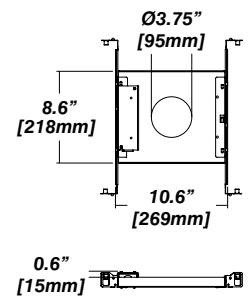

LATONA 2

RECESSED ADJUSTABLE LED DOWNLIGHT

Housing Options

Standard Senso Housing - 910

Dimension

Included

Unless specified otherwise, this is provided as standard

- Bar hanger**
 - Included, unmounted from single
 - Length: from 14-3/16" to 26"
 - Mounting screws not included
- Driver with enclosure**
 - Galvanized steel enclosure
- Security wire**
 - Flexible aircraft cable, 12" long
 - Easy to clip snap body included

New Construction - 915 Flanged

Dimension

New Construction - 915 Flangeless

Dimension

Included

- Plaster Frame**
 - Galvanized steel construction with cut-out to
- Bar hanger**
 - Length: from 14-3/16" to 26"
- Outlet Box**
 - Standard Senso housing 910 included
- Security wire**
 - Flexible aircraft cable, 12" long
 - Easy to clip snap body included