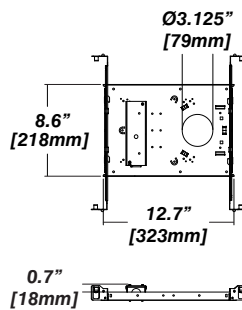

LATONA 2

RECESSED ADJUSTABLE LED DOWNLIGHT

Housing Options

Standard Senso Housing - 910

Dimension

Included

Unless specified otherwise, this is provided as standard

- Bar hanger**
 - Included, unmounted from single
 - Length: from 14-3/16" to 26"
 - Mounting screws not included
- Driver with enclosure**
 - Galvanized steel enclosure
- Security wire**
 - Flexible aircraft cable, 12" long
 - Easy to clip snap body included

New Construction - 915 Flanged

Dimension

New Construction - 915 Flangeless

Dimension

Included

- Plaster Frame**
 - Galvanized steel construction with cut-out to
- Bar hanger**
 - Length: from 14-3/16" to 26"
- Outlet Box**
 - Standard Senso housing 910 included
- Security wire**
 - Flexible aircraft cable, 12" long
 - Easy to clip snap body included