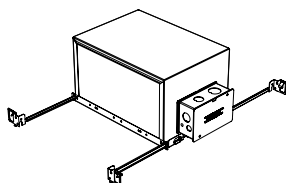

* driver can be installed either:

- (A) laying on top of ceiling.
- (B) mounted to the bar hanger and fixed to the ceiling.
- (C) remote from the fixture, with the bar hanger still used if desired to secure the fixture

New Construction - 915 Flanged

Dimension

New Construction - 915 Flangeless

Dimension

Included

- Plaster Frame**
 - Galvanized steel construction with cut-out to
- Bar hanger**
 - Length: from 14-3/16" to 26"
- Outlet Box**
 - Standard Senso housing 910 included
- Security wire**
 - Flexible aircraft cable, 12" long
 - Easy to clip snap body included

IC Housing - 920

Dimension

Included

- IC Housing**
 - Galvanized steel construction
 - Airtight
 - Includes gasketed junction box
- Plaster Frame**
 - Galvanized steel construction
- Bar hanger**
 - Length: from 14-3/16" to 26"