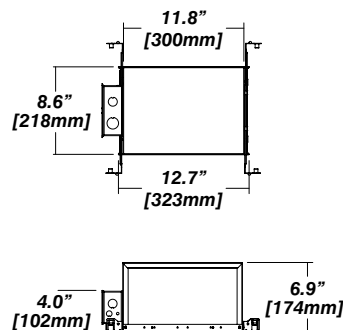

New Construction - 915 Flanged

Dimension

New Construction - 915 Flangeless

Dimension

Included

- Plaster Frame**
 - Galvanized steel construction with cut-out to
- Bar hanger**
 - Length: from 14-3/16" to 26"
- Outlet Box**
 - Standard Senso housing 910 included
- Security wire**
 - Flexible aircraft cable, 12" long
 - Easy to clip snap body included

IC Housing - 920

Dimension

Included

- IC Housing**
 - Galvanized steel construction
 - Airtight
 - Includes gasketed junction box
- Plaster Frame**
 - Galvanized steel construction
- Bar hanger**
 - Length: from 14-3/16" to 26"