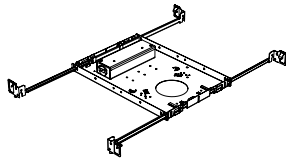

LATONA 2

RECESSED ADJUSTABLE LED DOWNLIGHT

Housing Options

Standard Senso Housing - 910

Dimension

Included

Unless specified otherwise, this is provided as standard

- Bar hanger**
 - Included, unmounted from single
 - Length: from 14-3/16" to 26"
 - Mounting screws not included
- Driver with enclosure**
 - Galvanized steel enclosure
- Security wire**
 - Flexible aircraft cable, 12" long
 - Easy to clip snap body included

* driver can be installed either:

- (A) laying on top of ceiling.
- (B) mounted to the bar hanger and fixed to the ceiling.
- (C) remote from the fixture, with the bar hanger still used if desired to secure the fixture

New Construction - 915 Flanged

Dimension

New Construction - 915 Flangeless

Dimension

Included

- Plaster Frame**
 - Galvanized steel construction with cut-out to
- Bar hanger**
 - Length: from 14-3/16" to 26"
- Outlet Box**
 - Standard Senso housing 910 included
- Security wire**
 - Flexible aircraft cable, 12" long
 - Easy to clip snap body included