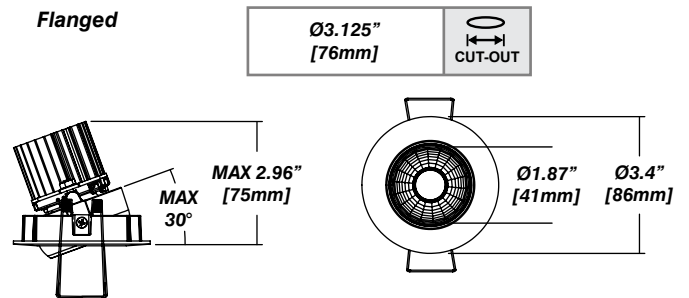

CCT: 2700
CRI: 95

Reflector

Faceted Reflector

Smooth Reflector

Dimensions

Flanged

Flangeless trim kit

Installation