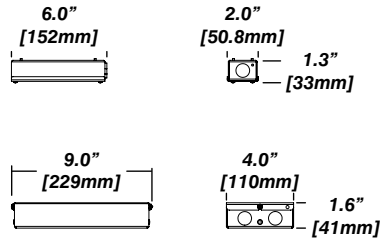

LATONA 2

RECESSED ADJUSTABLE LED DOWNLIGHT

Housing Options

Standard Senso Housing - 910

Dimension

Included

Unless specified otherwise, this is provided as standard

- Bar hanger**
 - Included, unmounted from single
 - Length: from 14-3/16" to 26"
 - Mounting screws not included
- Driver with enclosure**
 - Galvanized steel enclosure
- Security wire**
 - Flexible aircraft cable, 12" long
 - Easy to clip snap body included