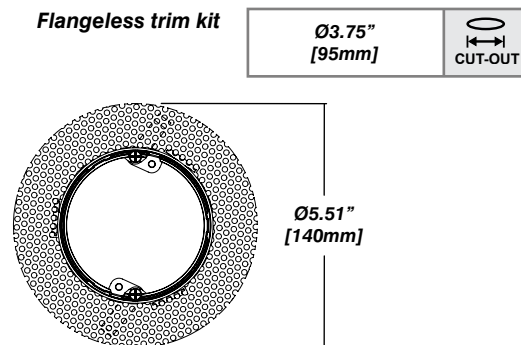

CCT: 2700
CRI: 95

Reflector

Faceted Reflector

Smooth Reflector

Dimensions

Flanged

Flangeless trim kit

Installation