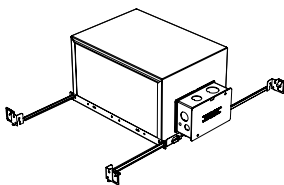

IC Housing - 920