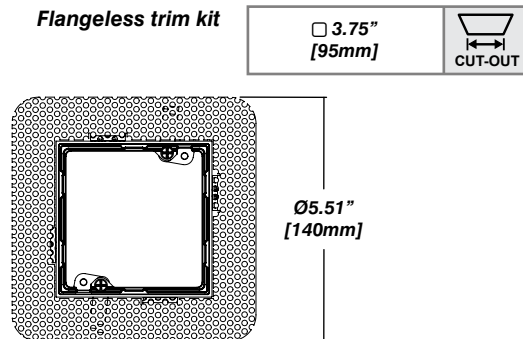

CCT: 2700
CRI: 95

Reflector

Faceted Reflector

Smooth Reflector

Dimensions

Flanged

Flangeless trim kit

Installation