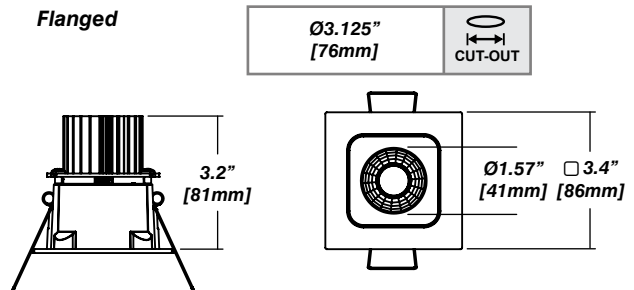

CCT: 2700
CRI: 95

Reflector

Faceted Reflector

Smooth Reflector

Dimensions

Flanged

Flangeless trim kit

Installation