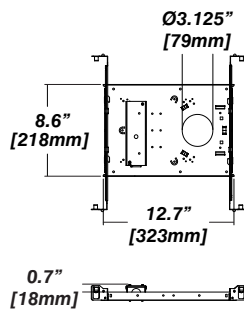

LATONA 3

RECESSED LED DOWNLIGHT

Housing Options

Standard Senso Housing - 910

Dimension

Included

Unless specified otherwise, this is provided as standard

- Bar hanger**
 - Included, unmounted from single
 - Length: from 14-3/16" to 26"
 - Mounting screws not included
- Driver with enclosure**
 - Galvanized steel enclosure
- Security wire**
 - Flexible aircraft cable, 12" long
 - Easy to clip snap body included

New Construction - 915 Flanged

Dimension

New Construction - 915 Flangeless

Dimension

Included

- Plaster Frame**
 - Galvanized steel construction with cut-out to
- Bar hanger**
 - Length: from 14-3/16" to 26"
- Outlet Box**
 - Standard Senso housing 910 included
- Security wire**
 - Flexible aircraft cable, 12" long
 - Easy to clip snap body included