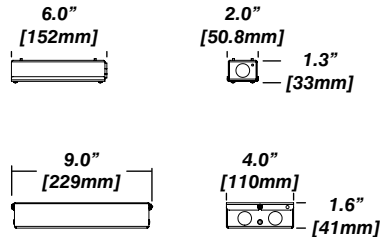

LATONA 3

RECESSED LED DOWNLIGHT

Housing Options

Standard Senso Housing - 910

Dimension

Included

Unless specified otherwise, this is provided as standard

- Bar hanger**
 - Included, unmounted from single
 - Length: from 14-3/16" to 26"
 - Mounting screws not included
- Driver with enclosure**
 - Galvanized steel enclosure
- Security wire**
 - Flexible aircraft cable, 12" long
 - Easy to clip snap body included