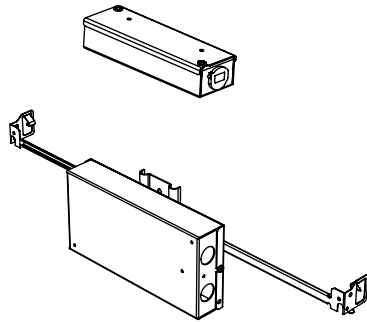

- For new and retrofit installations
- Easy installation with spring loaded tabs
- Simple connection between fixture and driver via quick connect
- Wet rated available

Construction/Finish

- Powder coated in white, black or silver
- Custom finish are available
- Cast aluminum
- Seismic tether
- Made in Canada

LATONA 3

RECESSED LED DOWNLIGHT

Housing Options

Standard Senso Housing - 910

Dimension

Included

Unless specified otherwise, this is provided as standard

- Bar hanger**
 - Included, unmounted from single
 - Length: from 14-3/16" to 26"
 - Mounting screws not included
- Driver with enclosure**
 - Galvanized steel enclosure
- Security wire**
 - Flexible aircraft cable, 12" long
 - Easy to clip snap body included