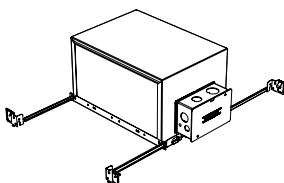

LATONA 3

RECESSED LED DOWNLIGHT

Latona 3 - Recessed downlight. The Latona 3 is a smaller, stylish square recessed fixture that features the Xicato module. This fixture is a small but a powerful option that features stationary positioning to guarantees correct position of light.

* driver can be installed either:

- (A) laying on top of ceiling. (B) mounted to the bar hanger and fixed to the ceiling. (C) remote from the fixture, with the bar hanger still used if desired to secure the fixture

New Construction - 915 Flanged

Dimension

New Construction - 915 Flangeless

Dimension

Included

- Plaster Frame**
 - Galvanized steel construction with cut-out to
- Bar hanger**
 - Length: from 14-3/16" to 26"
- Outlet Box**
 - Standard Senso housing 910 included
- Security wire**
 - Flexible aircraft cable, 12" long
 - Easy to clip snap body included

IC Housing - 920

Dimension

Included

- IC Housing**
 - Galvanized steel construction
 - Airtight
 - Includes gasketed junction box
- Plaster Frame**
 - Galvanized steel construction
- Bar hanger**
 - Length: from 14-3/16" to 26"