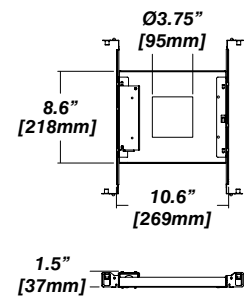

New Construction - 915 Flanged

Dimension

New Construction - 915 Flangeless

Dimension

Included

- Plaster Frame**
 - Galvanized steel construction with cut-out to
- Bar hanger**
 - Length: from 14-3/16" to 26"
- Outlet Box**
 - Standard Senso housing 910 included
- Security wire**
 - Flexible aircraft cable, 12" long
 - Easy to clip snap body included

IC Housing - 920

Dimension

Included

- IC Housing**
 - Galvanized steel construction
 - Airtight
 - Includes gasketed junction box
- Plaster Frame**
 - Galvanized steel construction
- Bar hanger**
 - Length: from 14-3/16" to 26"