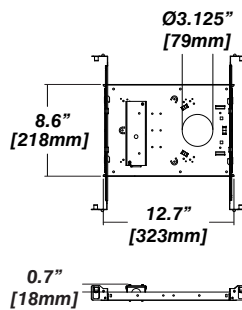

LATONA 4

RECESSED ADJUSTABLE LED DOWNLIGHT

Housing Options

Standard Senso Housing - 910

Dimension

Included

Unless specified otherwise, this is provided as standard

- Bar hanger**
 - Included, unmounted from single
 - Length: from 14-3/16" to 26"
 - Mounting screws not included
- Driver with enclosure**
 - Galvanized steel enclosure
- Security wire**
 - Flexible aircraft cable, 12" long
 - Easy to clip snap body included

New Construction - 915 Flanged

Dimension

New Construction - 915 Flangeless

Dimension

Included

- Plaster Frame**
 - Galvanized steel construction with cut-out to
- Bar hanger**
 - Length: from 14-3/16" to 26"
- Outlet Box**
 - Standard Senso housing 910 included
- Security wire**
 - Flexible aircraft cable, 12" long
 - Easy to clip snap body included