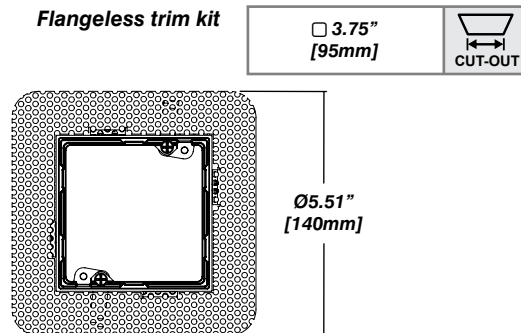

CCT: 2700
CRI: 95

Reflector

Faceted Reflector

Smooth Reflector

Dimensions

Flanged

Flangeless trim kit

Installation