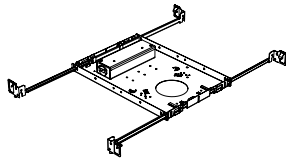

LATONA 4

RECESSED ADJUSTABLE LED DOWNLIGHT

Housing Options

Standard Senso Housing - 910

Dimension

Included

Unless specified otherwise, this is provided as standard

- Bar hanger**
 - Included, unmounted from single
 - Length: from 14-3/16" to 26"
 - Mounting screws not included
- Driver with enclosure**
 - Galvanized steel enclosure
- Security wire**
 - Flexible aircraft cable, 12" long
 - Easy to clip snap body included

* driver can be installed either:

- (A) laying on top of ceiling.
- (B) mounted to the bar hanger and fixed to the ceiling.
- (C) remote from the fixture, with the bar hanger still used if desired to secure the fixture

New Construction - 915 Flanged

Dimension

New Construction - 915 Flangeless

Dimension

Included

- Plaster Frame**
 - Galvanized steel construction with cut-out to
- Bar hanger**
 - Length: from 14-3/16" to 26"
- Outlet Box**
 - Standard Senso housing 910 included
- Security wire**
 - Flexible aircraft cable, 12" long
 - Easy to clip snap body included