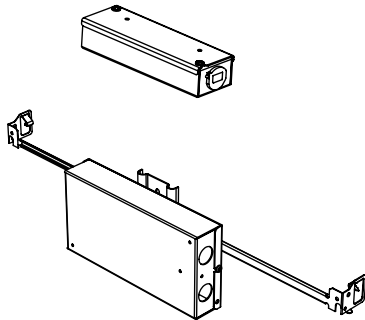

LATONA 4

RECESSED ADJUSTABLE LED DOWNLIGHT

Housing Options

Standard Senso Housing - 910

Dimension

Included

Unless specified otherwise, this is provided as standard

- Bar hanger**
 - Included, unmounted from single
 - Length: from 14-3/16" to 26"
 - Mounting screws not included
- Driver with enclosure**
 - Galvanized steel enclosure
- Security wire**
 - Flexible aircraft cable, 12" long
 - Easy to clip snap body included

* driver can be installed either:

- (A) laying on top of ceiling.
- (B) mounted to the bar hanger and fixed to the ceiling.
- (C) remote from the fixture, with the bar hanger still used if desired to secure the fixture