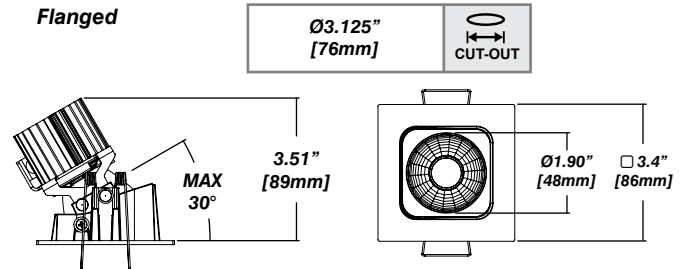

CCT: 2700
CRI: 95

Reflector

Faceted Reflector

Smooth Reflector

Dimensions

Flanged

Flangeless trim kit

Installation