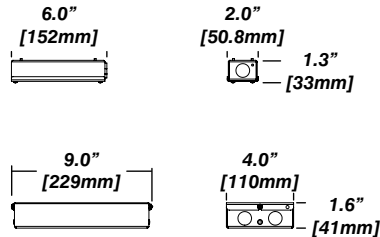

LATONA 4

RECESSED ADJUSTABLE LED DOWNLIGHT

Housing Options

Standard Senso Housing - 910

Dimension

Included

Unless specified otherwise, this is provided as standard

- Bar hanger**
 - Included, unmounted from single
 - Length: from 14-3/16" to 26"
 - Mounting screws not included
- Driver with enclosure**
 - Galvanized steel enclosure
- Security wire**
 - Flexible aircraft cable, 12" long
 - Easy to clip snap body included