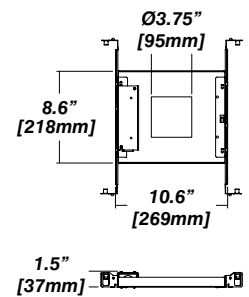

LATONA 4

RECESSED ADJUSTABLE LED DOWNLIGHT

Housing Options

Standard Senso Housing - 910

Dimension

Included

Unless specified otherwise, this is provided as standard

- Bar hanger**
 - Included, unmounted from single
 - Length: from 14-3/16" to 26"
 - Mounting screws not included
- Driver with enclosure**
 - Galvanized steel enclosure
- Security wire**
 - Flexible aircraft cable, 12" long
 - Easy to clip snap body included

New Construction - 915 Flanged

Dimension

New Construction - 915 Flangeless

Dimension

Included

- Plaster Frame**
 - Galvanized steel construction with cut-out to
- Bar hanger**
 - Length: from 14-3/16" to 26"
- Outlet Box**
 - Standard Senso housing 910 included
- Security wire**
 - Flexible aircraft cable, 12" long
 - Easy to clip snap body included