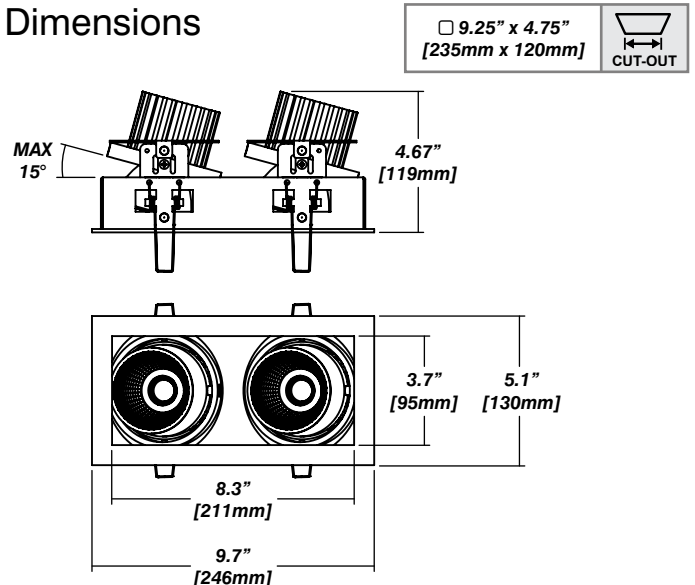

LETO 1

DOUBLE

Leto 1 Double - Recessed Adjustable downlight. The LETO 1 Double is a 2 light version of the LETO 1 Single recessed LED fixture. Designed to be architecturally pleasing, it is fully adjustable to 30°. It can be used as a general light application, or to highlight specific design areas while maintaining consistency with LETO 1 Single and Triple.

CCT: 2700
CRI: 95

Reflector

Faceted Reflector

Senso metal spun reflectors for function, low glare and efficiency

Dimensions

Installation

- For new and retrofit installations
- Holds in place with two spring clips
- Fully 30° angle adjustable spot, 360° rotation
- Simple connection between fixture and driver via quick connect
- Available for wet rated in single version.