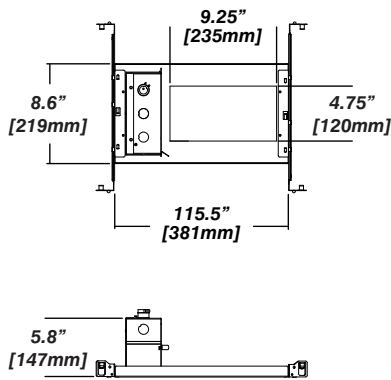

- Bar hanger** • Length: from 14-3/16" to 26"
- Driver with enclosure** • Galvanized steel enclosure
- Security wire** • Flexible aircraft cable, 12" long
- Easy to clip snap body included

* driver can be installed either:

(A) laying on top of ceiling. (B) mounted to the bar hanger and fixed to the ceiling. (C) remote from the fixture, with the bar hanger still used if desired to secure the fixture. (D) Fixture may require multiple drivers depending on specification.

New Construction - 915

Dimension

Includes

- Plaster Frame** • Galvanized steel construction
- Bar hanger** • Length: from 14-3/16" to 26"
- Outlet Box** • 7/8" knock out
- Divider inside
- Cover included
- Thermal protector** • Designed for protection of fixtures in non-IC setup
- Causes fixture light to blink in fault condition
- Automatic resetting
- Security wire** • Flexible aircraft cable, 12" long
- Easy to clip snap body included