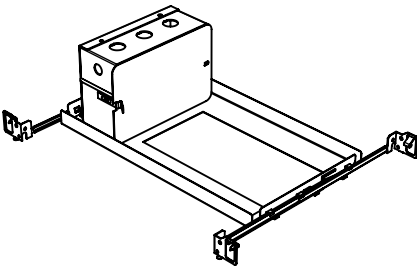

New Construction - 915