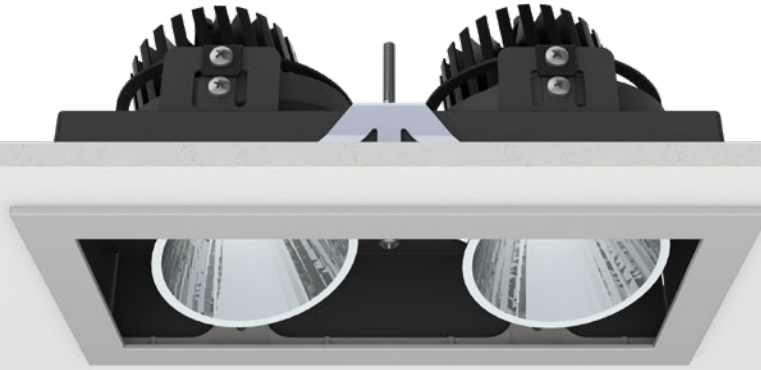

LETO 1

DOUBLE

Leto 1 Double - Recessed Adjustable downlight. The LETO 1 Double is a 2 light version of the LETO 1 Single recessed LED fixture. Designed to be architecturally pleasing, it is fully adjustable to 30°. It can be used as a general light application, or to highlight specific design areas while maintaining consistency with LETO 1 Single and Triple.

Ordering Code

Fixture	671					
	1	2	3	4	5	6
Driver		671			--	--
	1	2	3	4	5	6

Product Specifications

SAMPLE: Fixture **671 - 90 - 610 - 27 - 07 - 01** | Driver **910 - 671 - STD - 120 - 90 - 07**

1 - Model	2 - LED	3 - Reflector	4 - CCT	5 - Lumen	6 - Finish	1 - Housing Style
671 · Leto 1 Double	90 · Designer 83V · Vibrancy* ² 98 · Artist 98+ 98V · Vibrancy/Artist* ² 98B · Beauty* ¹	618 · 18° 630 · 30° 645 · 45° 660 · 60°	27 · 2700K 30 · 3000K 35 · 3500K 40 · 4000K	07 · 700 (4.5W) 10 · 1000 (6.6W) 13 · 1300 (9.5W) 20 · 2000 (15.2W) 30 · 3000* ³ (25.7W)	01 · White 02 · Black 08 · Silver XX · Custom	910 · Remote 915 · New Construction
2 - Model	3 - Driver	Dim Level	Dim Level	4 - Line Voltage	5 - LED	6 - Lumen
671 · Leto 1 Double	STD · Non Dimming LCS · 0 - 10 Volt Protocol DIM · Phase* ⁴ ELDOLC · EldoLED 0 - 10 Volt* ⁵ DALI · Dali Protocol* ⁵	N/A 1% 1% 0.1% 0.1%	LUTES · Hilume Ecodigital* ⁵ LUT2W · 2 Wire for phase* ⁵ LUT5S · 5 Series Eco System* ⁵ DMX · SENSO* ⁵ EMG · Emergency Driver* ^{5,6}	1% 1% 5%	Same as Fixture	Same as Fixture

Xicato XTM Module

- Up to 125 lumens per Watt at operating conditions
- Very tight color consistency, within 1 x 2 MacAdam Ellipses
- Available in 19mm and 9mm LES
- 90 and 98+ CRI versions

98+ (Artist)

CCT: 2700
CRI: 95

Reflector

Faceted Reflector

Senso metal spun reflectors for function, low glare and efficiency

Dimensions

Installation

- For new and retrofit installations
- Holds in place with two spring clips
- Fully 30° angle adjustable spot, 360° rotation
- Simple connection between fixture and driver via quick connect
- Available for wet rated in single version.