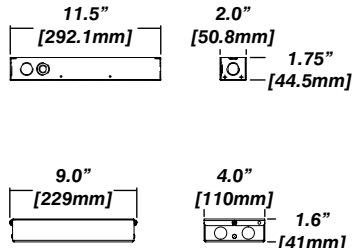

Construction / Finish

- Custom finishes are available
- Cast Aluminum Trim and Steel Casing
- Made in Canada

Housing Options

Standard Senso Housing - 910

Dimension

Included

Unless specified otherwise, this is provided as standard

- Bar hanger** • Length: from 14-3/16" to 26"
- Driver with enclosure** • Galvanized steel enclosure
- Security wire** • Flexible aircraft cable, 12" long
- Easy to clip snap body included

* driver can be installed either: