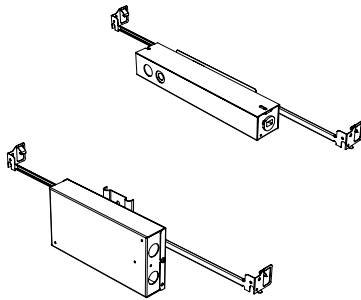

Included

Unless specified otherwise, this is provided as standard

- Bar hanger** • Length: from 14-3/16" to 26"
- Driver with enclosure** • Galvanized steel enclosure
- Security wire** • Flexible aircraft cable, 12" long
- Easy to clip snap body included