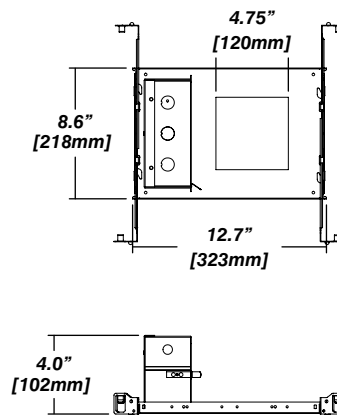

New Construction - 915

Dimension

Included

- **Plaster Frame** • Galvanized steel construction with cut-out to
- **Bar hanger** • Length: from 14-3/16" to 26"
- **Security wire** • Flexible aircraft cable, 12" long
- Easy to clip snap body included