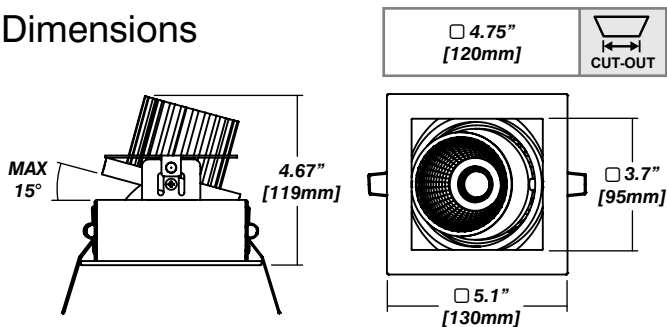

Dimensions