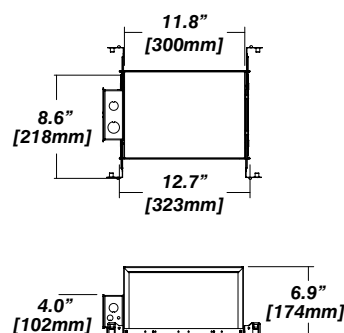

New Construction - 915

Dimension

Included

- Plaster Frame** • Galvanized steel construction with cut-out to
- Bar hanger** • Length: from 14-3/16" to 26"
- Security wire** • Flexible aircraft cable, 12" long
- Easy to clip snap body included

IC Housing - 920

Dimension

Included

- IC Housing** • Galvanized steel construction
- Airtight
- Includes gasketed junction box
- Plaster Frame** • Galvanized steel construction
- Bar hanger** • Length: from 14-3/16" to 26"