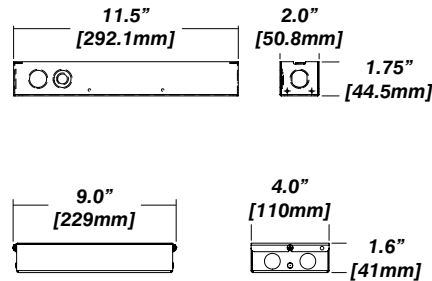

Construction / Finish

- Custom finishes are available
- Cast Aluminum Trim and Steel Casing
- Wet Rated for humid or damp areas
- Made in Canada

Dimensions

Housing Options

Standard Senso Housing - 910

Dimension

Included

Unless specified otherwise, this is provided as standard

- Bar hanger** • Length: from 14-3/16" to 26"
- Driver with enclosure** • Galvanized steel enclosure
- Security wire** • Flexible aircraft cable, 12" long
- Easy to clip snap body included