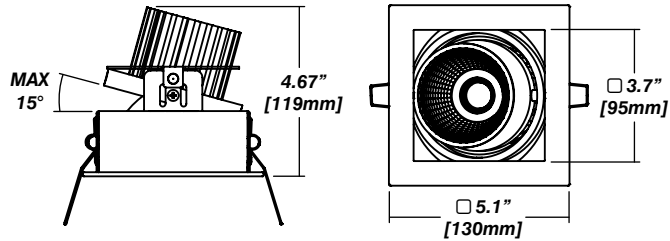

Reflector

Faceted Reflector

Senso metal spun reflectors for function, low glare and efficiency

Dimensions

Installation

- For new and retrofit installations
- Holds in place with two spring clips
- Fully 30° angle adjustable spot, 360° rotation
- Simple connection between fixture and driver via quick connect
- Available wet rated in single version.