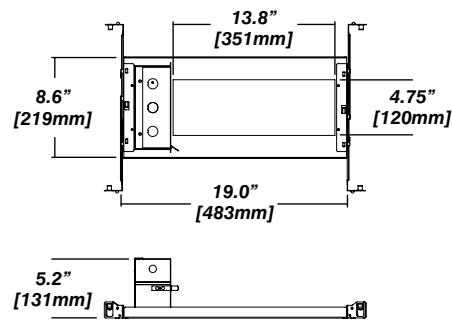

Dimension

Includes

- **Plaster Frame** • Galvanized steel construction
- **Bar hanger** • Length: from 14-3/16" to 26"
- **Outlet Box** • 7/8" knock out
- Divider inside
- Cover included
- **Thermal protector** • Designed for protection of fixtures in non-IC setup
- Causes fixture light to blink in fault condition
- Automatic resetting
- **Security wire** • Flexible aircraft cable, 12" long
- Easy to clip snap body included