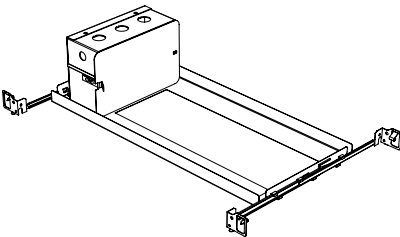

New Construction - 915