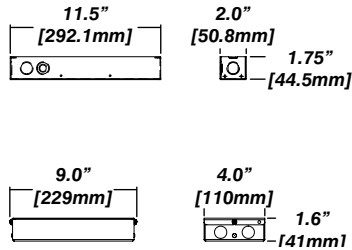

Construction / Finish

- Custom finishes are available
- Cast Aluminum Trim and Steel Casing
- Made in Canada

Dimensions

Housing Options

Standard Senso Housing - 910

Dimension

Included

Unless specified otherwise, this is provided as standard

- Bar hanger** • Length: from 14-3/16" to 26"
- Driver with enclosure** • Galvanized steel enclosure
- Security wire** • Flexible aircraft cable, 12" long
- Easy to clip snap body included

* driver can be installed either: