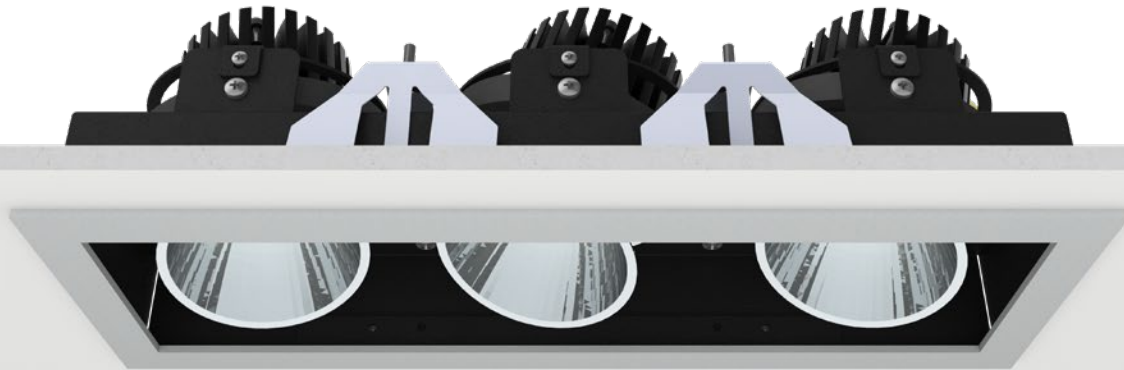

LETO 1

TRIPLE

Leto 1 Triple - Recessed Adjustable downlight. The LETO 1 Triple is a 3 light version of the LETO 1 Single recessed LED fixture. Designed to be architecturally pleasing, it is fully adjustable up to 30°. It can be used for general light application, or to highlight specific design areas while remaining consistent with the LETO 1 Single and Double.

Ordering Code

Fixture	672					
	1	2	3	4	5	6
Driver		672			--	--
	1	2	3	4	5	6

Product Specifications

SAMPLE: Fixture **672 - 90 - 610 - 27 - 07 - 01** | Driver **910 - 672 - STD - 120 - 90 - 07**

1 - Model	2 - LED	3 - Reflector	4 - CCT	5 - Lumen	6 - Finish	1 - Housing Style
672 · Leto 1 Triple	90 · Designer 83V · Vibrancy* ² 98 · Artist 98+ 98V · Vibrancy/Artist* ² 98B · Beauty* ⁷	618 · 18° 630 · 30° 645 · 45° 660 · 60°	27 · 2700K 30 · 3000K 35 · 3500K 40 · 4000K	07 · 700 (4.5W) 10 · 1000 (6.6W) 13 · 1300 (9.5W) 20 · 2000 (15.2W) 30 · 3000* ³ (25.7W)	01 · White 02 · Black 08 · Silver XX · Custom	910 · Remote 915 · New Construction
2 - Model	3 - Driver	Dim Level	Dim Level	4 - Line Voltage	5 - LED	6 - Lumen
672 · Leto 1 Triple	STD · Non Dimming LCS · 0 - 10 Volt Protocol DIM · Phase* ⁴ ELDOLC · EldoLED 0 - 10 Volt* ⁵ DALI · Dali Protocol* ⁵	N/A 1% 1% 0.1% 0.1%	LUTES · Hilume Ecodigital* ⁵ LUT2W · 2 Wire for phase* ^{4/5} LUT5S · 5 Series Eco System* ⁵ DMX · SENSO* ⁵ EMG · Emergency Driver* ^{5/6}	1% 1% 5%	120 · 120V 277 · 277V 347 · 347V* ⁷	Same as Fixture Same as Fixture

CCT: 2700
CRI: 95

Reflector

Faceted Reflector

Senso metal spun reflectors for function, low glare and efficiency

Installation

- For new and retrofit installations
- Holds in place with four spring clips
- Fully 30° angle adjustable spot, 360° rotation
- Simple connection between fixture and driver via quick connect
- Available for wet rated in single version.