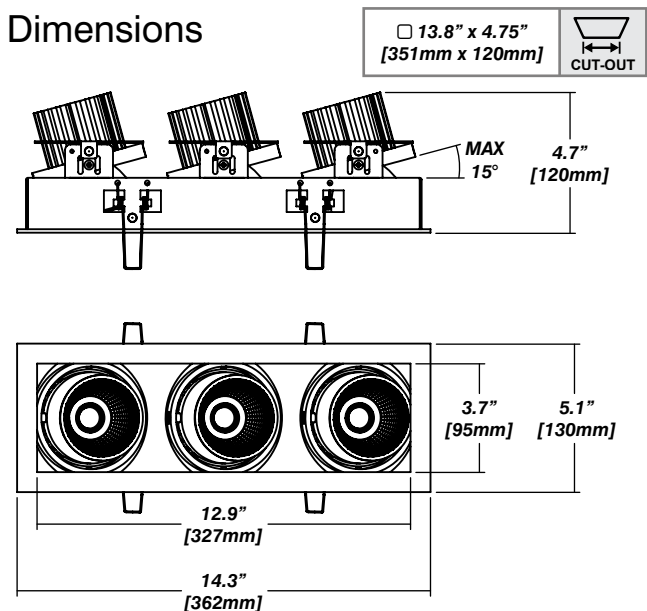

Dimensions