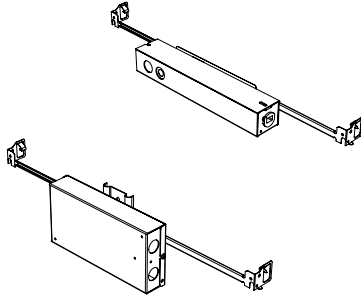

CCT: 2700
CRI: 95

Reflector

Faceted Reflector

Senso metal spun reflectors for function, low glare and efficiency

Installation

- For new and retrofit installations
- Holds in place with four spring clips
- Fully 30° angle adjustable spot, 360° rotation
- Simple connection between fixture and driver via quick connect
- Available for wet rated in single version.

Construction / Finish

- Custom finishes are available
- Cast Aluminum Trim and Steel Casing
- Made in Canada

Dimensions

Housing Options

Standard Senso Housing - 910

Dimension

Included

Unless specified otherwise, this is provided as standard

- Bar hanger** • Length: from 14-3/16" to 26"
- Driver with enclosure** • Galvanized steel enclosure
- Security wire** • Flexible aircraft cable, 12" long
- Easy to clip snap body included

* driver can be installed either: