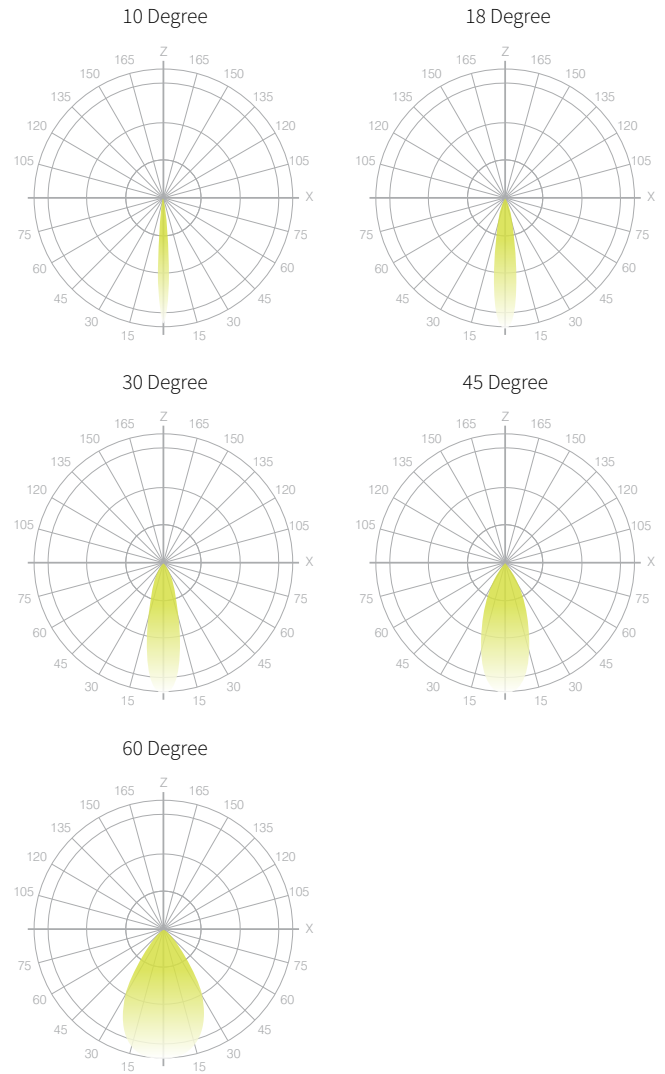

Leto Light Distribution: Reflector

Lumen Option	700lm	1000lm	1500lm
Fixture Wattage	6.5W	9.3W	12.5W
Delivered Lumen	656lm	1035lm	1347lm