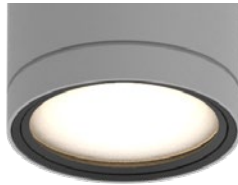

LETO 11.5 S Wet

WET RATED SURFACE MOUNT LED DOWNLIGHT

Leto 11.5 S Wet - Wet Rated Surface Mount LED Light. Leto 11.5 S Wet is a compact version of the full sized Leto 11 S Wet. Sealed clear or frosted lenses prevent the entry of water thus allowing greater versatile design options both inside and outside. Packing the same light engine as the taller Body, Leto 11.5 S offers more discretion when planning your lighting.

LETO 11.5 S Wet

WET RATED SURFACE MOUNT LED DOWNLIGHT

Reflectors

Senso metal spun faceted reflectors are specifically designed to retain as much light as possible. This results in a more power efficient fixture with a higher delivered lumen.

Faceted Reflector

Accessories

Clear Lens

Diffusing Lens

Installation

- Mounting plate included
- Easy, single motion installation method
- Wet Rated from mounting surface down. Plenum/soffit space to be sealed

Construction / Finish

- High quality, scratch resistant powder coated finish in standard, premium or custom colors
- Sealing ring color matched with baffle color
- GORE® vented shade
- Factory sealed aluminum extruded body for optimized elemental resistance
- Made in Canada