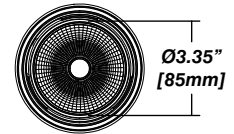

Dimensions