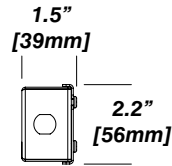

Ø2.125" [54mm]

CUT-OUT

LETO 11 Mini MP

SURFACE LED SPOTLIGHT

Senso Driver Housings

910 - Single Remote Driver Housing

- Fits Standard, LCS or DIM drivers
- Galvanized steel enclosure
- Installed in remote location

Dimensions

910 - Double Remote Driver Housing

- Fits all drivers
- Galvanized steel enclosure
- Installed in remote location

954 - Cylinder Driver Housing

- Supplied standard with every semi-recessed canopy
- Fits Standard, LCS or DIM drivers
- Extruded aluminum enclosure with strain relief to fixture
- Installed in ceiling beside canopy