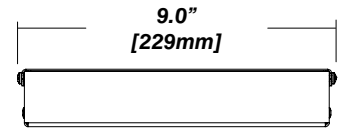

Ø2.125" [54mm]

CUT-OUT

LETO 11 Mini MP

SURFACE LED SPOTLIGHT

Senso Driver Housings

910 - Single Remote Driver Housing

- Fits Standard, LCS or DIM drivers
- Galvanized steel enclosure
- Installed in remote location

Dimensions

910 - Double Remote Driver Housing

- Fits all drivers
- Galvanized steel enclosure
- Installed in remote location

954 - Cylinder Driver Housing

- Supplied standard with every semi-recessed canopy
- Fits Standard, LCS or DIM drivers
- Extruded aluminum enclosure with strain relief to fixture
- Installed in ceiling beside canopy