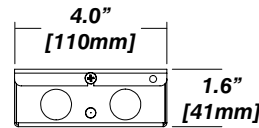

Dimensions

910 - Double Remote Driver Housing

- Fits all drivers
- Galvanized steel enclosure
- Installed in remote location

954 - Cylinder Driver Housing

- Supplied standard with every semi-recessed canopy
- Fits Standard, LCS or DIM drivers
- Extruded aluminum enclosure with strain relief to fixture
- Installed in ceiling beside canopy