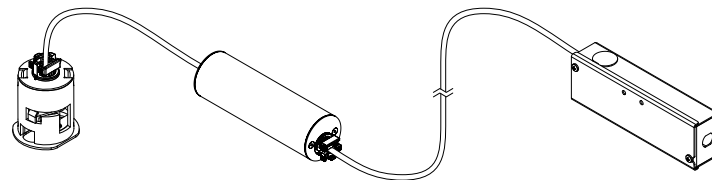

Dimensions

910 - Double Remote Driver Housing

- Fits all drivers
- Galvanized steel enclosure
- Installed in remote location

954 - Cylinder Driver Housing

- Supplied standard with every semi-recessed canopy
- Fits Standard, LCS or DIM drivers
- Extruded aluminum enclosure with strain relief to fixture
- Installed in ceiling beside canopy

954 Driver Layouts

954 with Cylinder Driver Housing

- Installed in ceiling beside canopy
- Driver mounted inside cylinder
- Dimming control wired from Cylinder Driver Housing

954 with Cylinder Driver Housing + 910 Single Driver Housing

- Driver remotely mounted inside 910 housing
- Fed directly to 954 cylinder for DC connections (wire and strain reliefs supplied by others)

954 with Cylinder Driver Housing + 910 Double Driver Housing

- Driver remotely mounted inside 910 housing
- Fed directly to 954 cylinder for DC connections (wire and strain reliefs supplied by others)