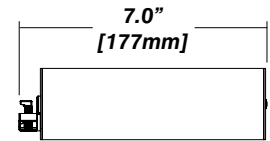

Dimensions

910 - Double Remote Driver Housing

- Fits all drivers
- Galvanized steel enclosure
- Installed in remote location

954 - Cylinder Driver Housing

- Supplied standard with every semi-recessed canopy
- Fits Standard, LCS or DIM drivers
- Extruded aluminum enclosure with strain relief to fixture
- Installed in ceiling beside canopy