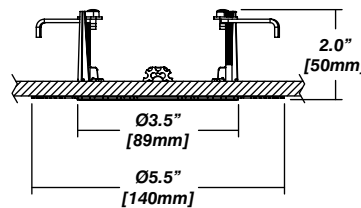

Driver

- Dimming:** 1% dimming standard with 0.1% option
- Ripple:** Industry leading Low ripple
- Efficiency:** Power Factor >0.9
Efficiency over 85%
Class 2 output for safety

Installation

- 330° of rotation and 80° of tilt
- Preset stem height between 1" and 24" OR custom heights available

Construction

- Machined aluminum construction
- Scratch resistant, satin powder coat finish
- Made in Canada

Dimensions

Canopy

955 - Round Slim

955F - Round Flangeless

954 - Semi-Recessed + Cylinder Driver Housing