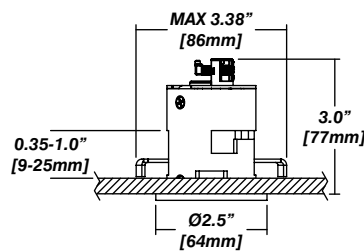

Ø2.125" [54mm]

CUT-OUT

LETO 11 Mini MP

SURFACE LED SPOTLIGHT

Senso Driver Housings

910 - Single Remote Driver Housing

- Fits Standard, LCS or DIM drivers
- Galvanized steel enclosure
- Installed in remote location