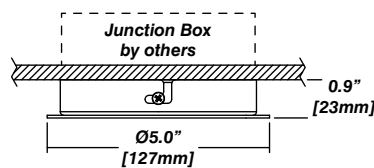

Driver

- Dimming:** 1% dimming standard with 0.1% option
- Ripple:** Industry leading Low ripple
- Efficiency:** Power Factor >0.9
Efficiency over 85%
Class 2 output for safety

Installation

- 330° of rotation and 80° of tilt
- Preset stem height between 1" and 24" OR custom heights available

Construction

- Machined aluminum construction
- Scratch resistant, satin powder coat finish
- Made in Canada

Dimensions

Canopy

955 - Round Slim

955F - Round Flangeless

954 - Semi-Recessed + Cylinder Driver Housing