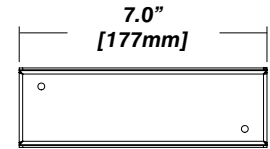

Dimensions

910 - Double Remote Driver Housing

- Fits all drivers
- Galvanized steel enclosure
- Installed in remote location

954 - Cylinder Driver Housing

- Supplied standard with every semi-recessed canopy
- Fits Standard, LCS or DIM drivers
- Extruded aluminum enclosure with strain relief to fixture
- Installed in ceiling beside canopy