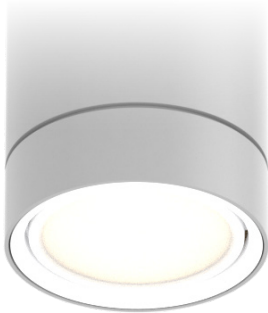

LETO 11 Mini T

TRACK LED SPOTLIGHT

Leto 11 Mini T - Track LED Spotlight. LETO 11 Mini T is a track version of the Medium Leto 11 Mini. It offers an articulating, short-stem spotlight combined with a versatile and efficient LED. Excels in display based spaces like galleries, industrial and retail.

Ordering Code

Fixture	662							
	1	2	3	4	5	6	7	8
Driver								
	1	2	3	4				

Product Specifications

SAMPLE: Fixture **662 - A90 - 617 - 27 - 07 - 00 - 01 - 01** | Driver **STD - 120 - A90 - 07**

1 - Model	2 - CRI/LED	3 - Optic	4 - CCT	5 - Lumen	6 - Accessory	7 - Body Color	
662 · Leto 11 Mini Single Phase	A90 · Accuracy	617 · 17°	25 · 2500K	07 · 700 (6W)	00 · No Accessory DL · Diffusing Lens HO · Honeycomb	<i>Standard</i> 01 · White	<i>Premium</i> 52 · Mocha
663 · Leto 11 Mini Dual Phase		630 · 30° 645 · 45°	27 · 2700K 30 · 3000K 35 · 3500K 40 · 4000K 65 · 6500K	10 · 1000 (9W) 15 · 1500 (14W)		02 · Black 08 · Silver	53 · Charcoal 54 · Cerulean 55 · Firebrick XX · RAL
8 - Baffle Color	1 - Driver	Dim Level	2 - Voltage	3 - CRI/LED	4 - Lumen		
<i>Standard</i> 01 · White 02 · Black 08 · Silver	<i>Premium</i> 52 · Mocha 53 · Charcoal 54 · Cerulean 55 · Firebrick XX · RAL	STD · Non Dimming LCS · 0 - 10 Volt Protocol DIM · Phase*1	N/A 1% 1%	120 · 120V 277 · 277V	Same as Fixture	Same as Fixture	

*1 120V only

LETO 11 Mini T

TRACK LED SPOTLIGHT

 **senso**
by luminii

Light Engine

- Output:** up to 1500lm
- High Efficacy:** up to 150 lumen/Watt
- Color Options (CCT):** 2500K, 2700K, 3000K, 3500K, 4000K, 6500K
- Color Consistency:** Range within a 3-MacAdam Ellipse
- Color rendering (CRI):** 90 CRI & 50+ R9 Value

Construction

- Machined aluminum construction
- High quality, scratch resistant powder coated finish in standard, premium or custom colors
- Made in Canada

Accessories

Frosted Lens

Honeycomb

Dimensions