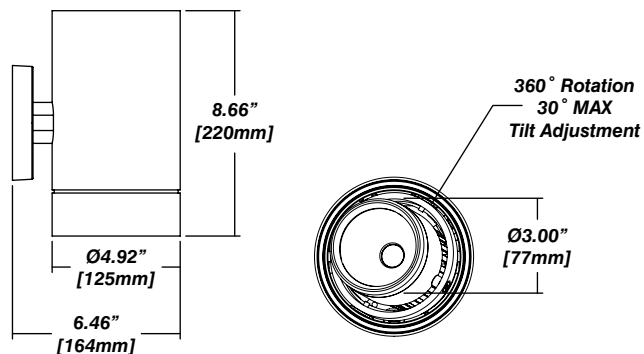

Faceted Reflector

Installation

- Mounting plate included
- Easy, single motion installation method
- 360 degree rotation with up to 30 degrees of tilt

Construction / Finish

- High quality, scratch resistant powder coated finish in standard, premium or custom colors
- Aluminum extruded Body
- Made in Canada

Dimensions

Accessories

Diffusing Lens

Honeycomb Mesh

Solite Lens

LETO 11 WM Adjustable

ADJUSTABLE OPTIC WALL MOUNT LED DOWNLIGHT

Photometrics