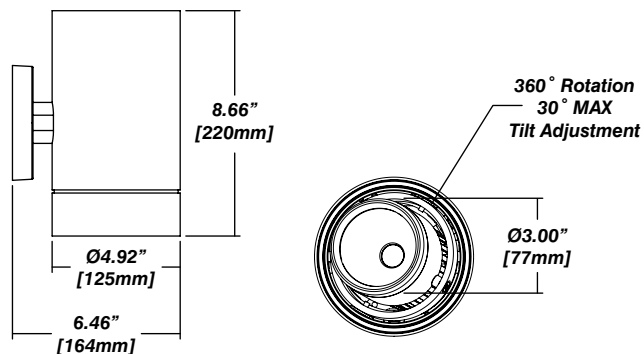

Faceted Reflector

Installation

- Mounting plate included
- Easy, single motion installation method
- 360 degree rotation with up to 30 degrees of tilt

Construction / Finish

- High quality, scratch resistant powder coated finish in standard, premium or custom colors
- Aluminum extruded Body
- Made in Canada

Dimensions

Accessories

Diffusing Lens

Honeycomb Mesh

Solite Lens

LETO 11 WM UD Adjustable

ADJUSTABLE OPTIC WALL MOUNT LED DOWNLIGHT

Photometrics