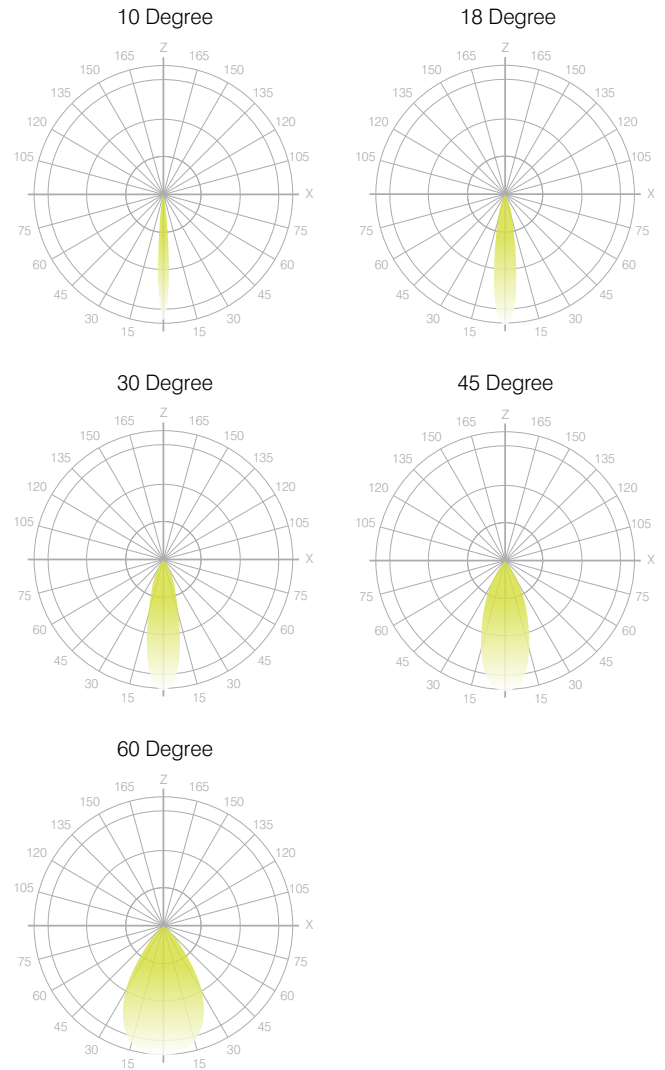

Leto Light Distribution: Reflector

Lumen Option	700lm	1000lm	1500lm	2000lm
Fixture Wattage	6.1W	9.1W	14W	19.8W
Delivered Lumen	656lm	1035lm	1539lm	1917lm