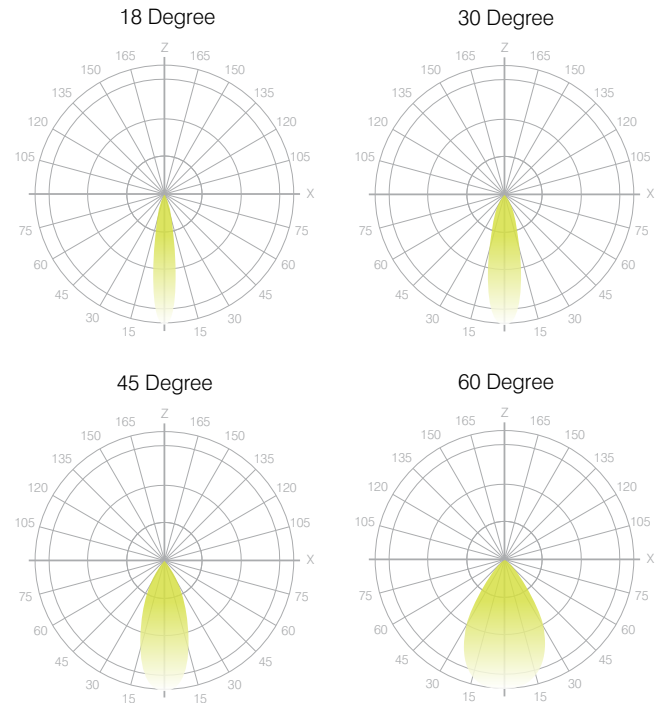

Leto Light Distribution: Reflector

Photometrics

Senso's in-house photometric testing ensures that our lighting design can match your needs precisely. Our Goniophotometer and testing lab produces on-demand photometry files based on any specified fixture, including LM-79 Test reports, IES Files, and CRI/CCT measurements. See Sensolighting.com for more information.

*Full photometric Reports and IES files available for every configuration

Color Metrics

TM 30-15

Our clients deserve the best information possible about their lighting choices. That's why Senso has invested in the Illuminating Engineering Society (IES) TM 30-15, a new system that measures an LED light source's color rendering properties. Using Senso's state-of-the-art goniophotometer, this method identifies the optimal light source for your project and helps evaluate the trade-offs between efficacy and color rendering. Senso can provide TM 30-15 data for all of our products.

*Full Color Metric Info Available at Sensolighting.com