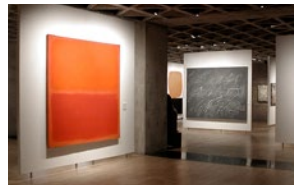

98+ (Artist)

Xicato Artist Series is virtually indistinguishable from halogen light, and delivers high quality, natural light that is efficient and long lasting.

CCT: 2700 - 4000
CRI: 98+

Vibrancy

Xicato Vibrant Series enables us to see colors, hues and tones, that are real, but simply aren't visible under halogen light.

CCT: 3000
CRI: 83+, 98+

Designer

Xicato Designer Series is custom formulated to provide outstanding color rendering while retaining high efficacy.

CCT: 2700 - 4000
CRI: 90

Beauty

Xicato Beauty Series makes it possible to precisely tune the spectrum to deliver extraordinary clarity and fidelity for settings where people are the focus.