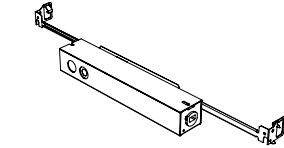

Installation: Remote mounted

Lumen Option	700lm	1000lm	1500lm	2000lm
Fixture Wattage	9.1W	14W	24.9W	31.8W
Delivered Lumen	681lm	1021lm	1574lm	1895lm

Installation

- Designed for retrofit and new installations
- Ceiling thickness: 0-22 mm [0-0.87"]
- Holds in place by two spring clips
- Simple connection between driver and fixture via connectors.

RECESSED FIXED LED DOWNLIGHT

Housing Options

Standard Senso Housing - 910

Dimension

Included

Unless specified otherwise, this is provided as standard

- Bar hanger** • Length: from 14-3/16" to 26"
- Driver with enclosure** • Galvanized steel enclosure
- Security wire** • Flexible aircraft cable, 12" long
- Easy to clip snap body included