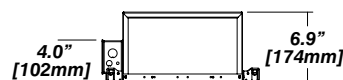

IC Housing - 920

Dimension

Included

- **IC Housing** • Galvanized steel construction
- Airtight
- Includes gasketed junction box
- **Plaster Frame** • Galvanized steel construction
- **Bar hanger** • Length: from 14-3/16" to 26"

Note: Lumen output cannot exceed 1300lm
Not available in flangeless