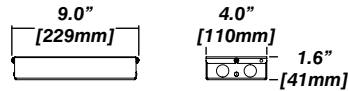

LETO 12

RECESSED FIXED LED DOWNLIGHT

Housing Options

Standard Senso Housing - 910

Dimension

Included

Unless specified otherwise, this is provided as standard

- **Bar hanger** • Length: from 14-3/16" to 26"
- **Driver with enclosure** • Galvanized steel enclosure
- **Security wire** • Flexible aircraft cable, 12" long
- Easy to clip snap body included

* driver can be installed either:

(A) laying on top of ceiling. (B) mounted to the bar hanger and fixed to the ceiling. (C) remote from the fixture, with the bar hanger still used if desired to secure the fixture