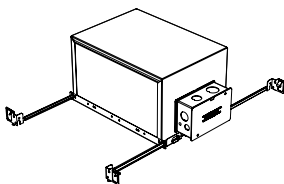

* driver can be installed either:

- (A) laying on top of ceiling.
- (B) mounted to the bar hanger and fixed to the ceiling.
- (C) remote from the fixture, with the bar hanger still used if desired to secure the fixture

New Construction - 915

Dimension

Included

- Plaster Frame** • Galvanized steel construction with cut-out to
- Bar hanger** • Length: from 14-3/16" to 26"
- Outlet Box** • Standard Senso housing 910 included
- Security wire** • Flexible aircraft cable, 12" long
- Easy to clip snap body included

IC Housing - 920

Dimension

Included

- IC Housing** • Galvanized steel construction
- Airtight
- Includes gasketed junction box
- Plaster Frame** • Galvanized steel construction
- Bar hanger** • Length: from 14-3/16" to 26"