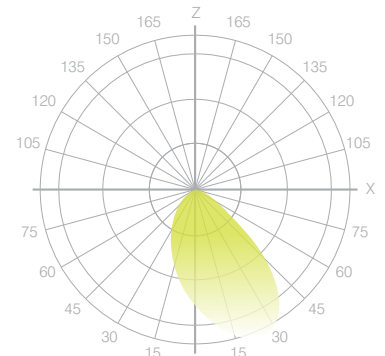

Construction / Finish

- Satin powder coated with custom finishes available
- Made in Canada
- Steel construction

Dimensions

Reflector

- Asymmetric reflector
- Diffusing reflecting surface
- 18° Tilt

LETO 12