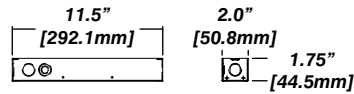

Standard Senso Housing - 910

Dimension

Included

Unless specified otherwise, this is provided as standard

- Bar hanger** • Length: from 14-3/16" to 26"
- Driver with enclosure** • Galvanized steel enclosure
- Security wire** • Flexible aircraft cable, 12" long
- Easy to clip snap body included