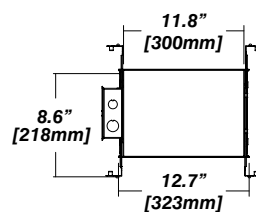

Standard Senso Housing - 910

Dimension

Included

Unless specified otherwise, this is provided as standard

- Bar hanger** • Length: from 14-3/16" to 26"
- Driver with enclosure** • Galvanized steel enclosure
- Security wire** • Flexible aircraft cable, 12" long
- Easy to clip snap body included

New Construction - 915

Dimension

Included

- Plaster Frame** • Galvanized steel construction with cut-out to
- Bar hanger** • Length: from 14-3/16" to 26"
- Outlet Box** • Standard Senso housing 910 included
- Security wire** • Flexible aircraft cable, 12" long
- Easy to clip snap body included

IC Housing - 920

Dimension

Included

- IC Housing** • Galvanized steel construction
- Airtight
- Includes gasketed junction box
- Plaster Frame** • Galvanized steel construction
- Bar hanger** • Length: from 14-3/16" to 26"