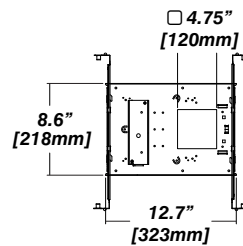

New Construction - 915

Dimension

Included

- **Plaster Frame** • Galvanized steel construction with cut-out to
- **Bar hanger** • Length: from 14-3/16" to 26"
- **Outlet Box** • Standard Senso housing 910 included
- **Security wire** • Flexible aircraft cable, 12" long
- Easy to clip snap body included