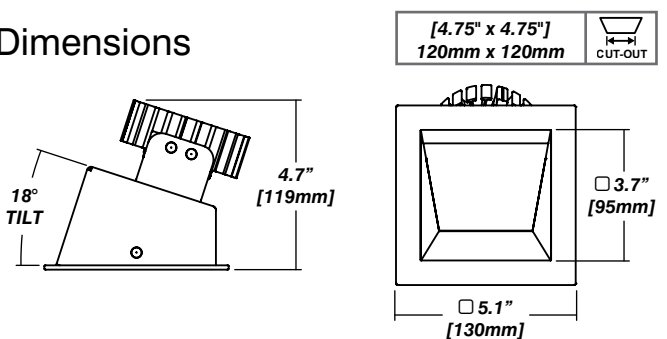

Dimensions