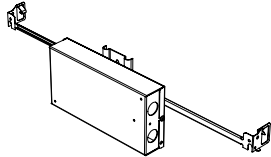

Installation: Remote mounted

Lumen Option	700lm	1000lm	1500lm	2000lm
Fixture Wattage	9.1W	14W	24.9W	31.8W
Delivered Lumen	681lm	1021lm	1574lm	1895lm

Installation

- Designed for retrofit and new installations
- Ceiling thickness: 0-22 mm [0-0.87"]
- Holds in place by two spring clips
- Simple connection between driver and fixture via connectors.

RECESSED FIXED LED DOWNLIGHT

Housing Options

Standard Senso Housing - 910

Dimension

Included

Unless specified otherwise, this is provided as standard

- Bar hanger** • Length: from 14-3/16" to 26"
- Driver with enclosure** • Galvanized steel enclosure
- Security wire** • Flexible aircraft cable, 12" long
- Easy to clip snap body included