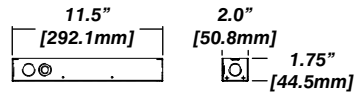

LETO 12

RECESSED FIXED LED DOWNLIGHT

Housing Options

Standard Senso Housing - 910

Dimension

Included

Unless specified otherwise, this is provided as standard

- **Bar hanger** • Length: from 14-3/16" to 26"
- **Driver with enclosure** • Galvanized steel enclosure
- **Security wire** • Flexible aircraft cable, 12" long
- Easy to clip snap body included

* driver can be installed either:

(A) laying on top of ceiling. (B) mounted to the bar hanger and fixed to the ceiling. (C) remote from the fixture, with the bar hanger still used if desired to secure the fixture