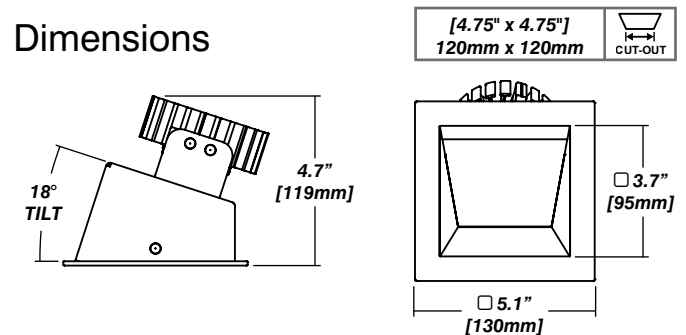

Installation: Remote mounted

Lumen Option	700lm	1000lm	1500lm	2000lm
Fixture Wattage	9.1W	14W	24.9W	31.8W
Delivered Lumen	681lm	1021lm	1574lm	1895lm

Installation

- Designed for retrofit and new installations
- Ceiling thickness: 0-22 mm [0-0.87"]
- Holds in place by two spring clips
- Simple connection between driver and fixture via connectors.

Construction / Finish

- Satin powder coated with custom finishes available
- Made in Canada
- Steel construction

Dimensions

Reflector

- Asymmetric reflector
- Diffusing reflecting surface
- 18° Tilt

LETO 12