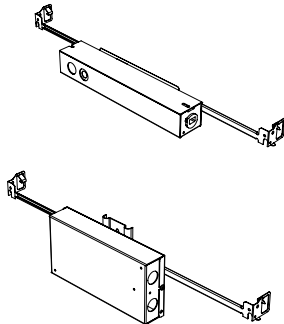

Standard Senso Housing - 910

Dimension

Included

Unless specified otherwise, this is provided as standard

- Bar hanger** • Length: from 14-3/16" to 26"
- Driver with enclosure** • Galvanized steel enclosure
- Security wire** • Flexible aircraft cable, 12" long
- Easy to clip snap body included