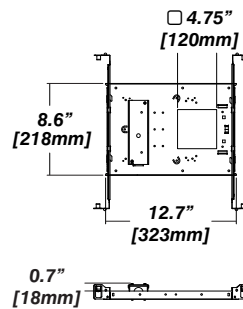

New Construction - 915

Dimension

Included

- **Plaster Frame** • Galvanized steel construction with cut-out to
- **Bar hanger** • Length: from 14-3/16" to 26"
- **Outlet Box** • Standard Senso housing 910 included
- **Security wire** • Flexible aircraft cable, 12" long
- Easy to clip snap body included