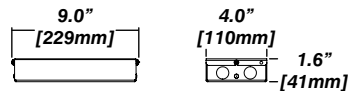

Standard Senso Housing - 910

Dimension

Included

Unless specified otherwise, this is provided as standard

- Bar hanger** • Length: from 14-3/16" to 26"
- Driver with enclosure** • Galvanized steel enclosure
- Security wire** • Flexible aircraft cable, 12" long
- Easy to clip snap body included