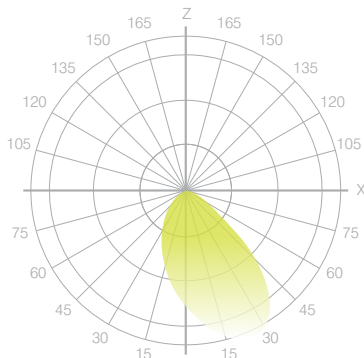

Reflector

- Asymmetric reflector
- Diffusing reflecting surface
- 18° Tilt