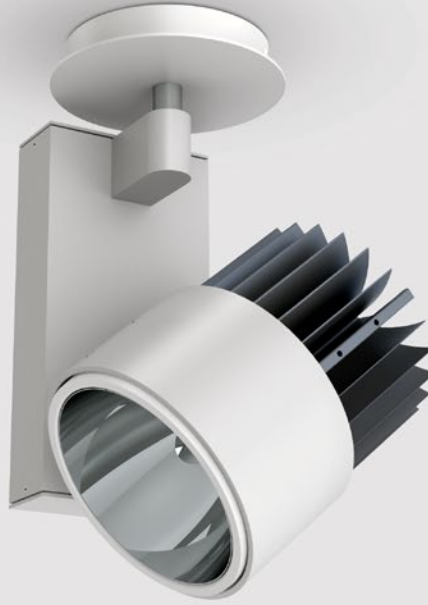

# LETO 15

TRACK LED SPOTLIGHT

**Leto 15 - Surface Mount Spotlight.** The Leto 15 spotlight is a robust LED lighting solution with powerful options. This fixture has many stylish applications and can be used in warehouses, high office bays or open ceiling concepts using the canopy mounting system function.