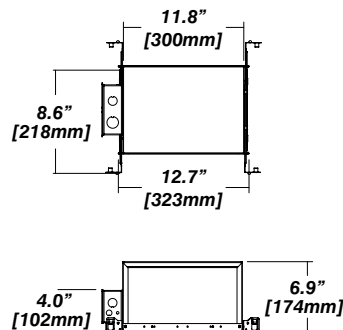

Dimension

Included

- Plaster Frame** • Galvanized steel construction with cut-out to
- Bar hanger** • Length: from 14-3/16" to 26"
- Security wire** • Flexible aircraft cable, 12" long
- Easy to clip snap body included

IC Housing - 920

Dimension

Included

- IC Housing** • Galvanized steel construction
- Airtight
- Includes gasketed junction box
- Plaster Frame** • Galvanized steel construction
- Bar hanger** • Length: from 14-3/16" to 26"