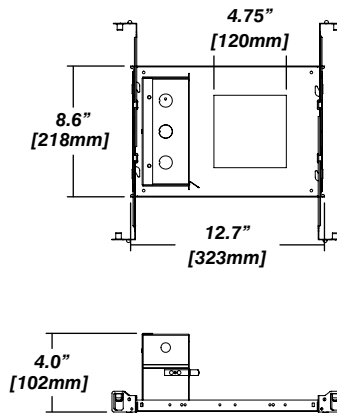

New Construction - 915

Dimension

Included

- **Plaster Frame** • Galvanized steel construction with cut-out to
- **Bar hanger** • Length: from 14-3/16" to 26"
- **Security wire** • Flexible aircraft cable, 12" long
- Easy to clip snap body included