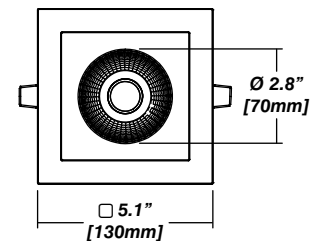

Construction / Finish

- Custom finishes are available
- Cast Aluminum Trim and Steel Casing
- Made in Canada

Dimensions

Housing Options

Standard Senso Housing - 910

Dimension

Included

Unless specified otherwise, this is provided as standard