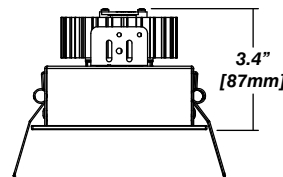

Dimensions