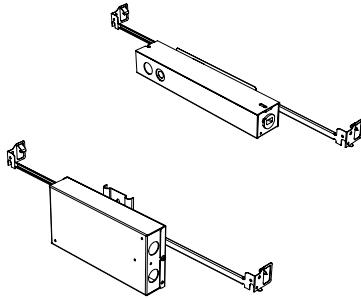

Construction / Finish

- Custom finishes are available
- Cast Aluminum Trim and Steel Casing
- Made in Canada

Dimensions

Housing Options

Standard Senso Housing - 910

Dimension

Included

Unless specified otherwise, this is provided as standard

- Bar hanger** • Length: from 14-3/16" to 26"
- Driver with enclosure** • Galvanized steel enclosure
- Security wire** • Flexible aircraft cable, 12" long
- Easy to clip snap body included

* driver can be installed either:

(A) laying on top of ceiling. (B) mounted to the bar hanger and fixed to the ceiling. (C) remote from the fixture, with the bar hanger still used if desired to secure the fixture

New Construction - 915