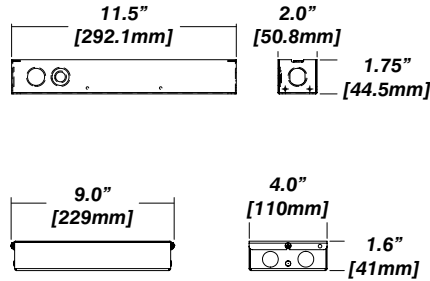

Construction / Finish

- Custom finishes are available
- Cast Aluminum Trim and Steel Casing
- Made in Canada

Dimensions

Housing Options

Standard Senso Housing - 910

Dimension

Included

Unless specified otherwise, this is provided as standard

- Bar hanger** • Length: from 14-3/16" to 26"
- Driver with enclosure** • Galvanized steel enclosure
- Security wire** • Flexible aircraft cable, 12" long
- Easy to clip snap body included

* driver can be installed either: