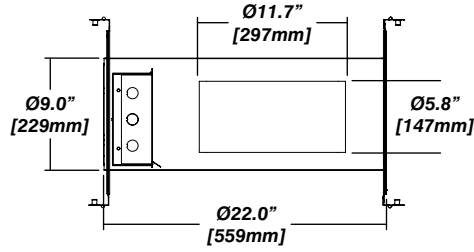

New Construction - 915

Dimension

Included

- Plaster Frame**
 - Galvanized steel construction with cut-out to
- Bar hanger**
 - Length: from 14-3/16" to 26"
- Security wire**
 - Flexible aircraft cable, 12" long
 - Easy to clip snap body included