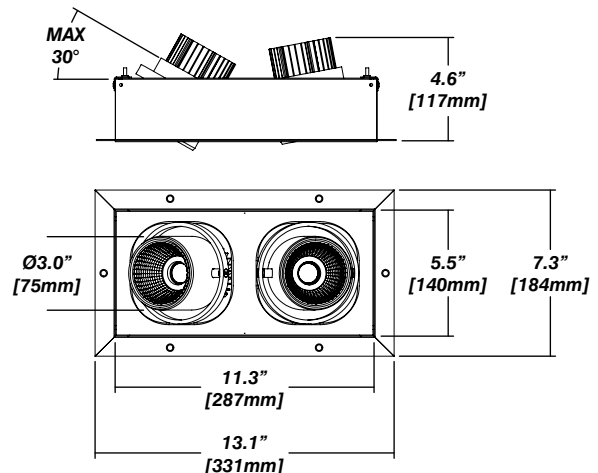

Reflector

Faceted Reflector

Senso metal spun reflectors for function, low glare and efficiency

Dimensions

□ 5.8" x 11.7"
 [147mm x 297mm]

Installation

- For new installations only
- Fully 30° angle adjustable spot, 360° rotation
- Simple connection between fixture and driver via quick connect
- Available for wet rated in single version.

Construction / Finish

- Custom finishes are available
- Cast Aluminum Trim and Steel Casing
- Made in Canada

Housing Options

New Construction - 915

Dimension

Included

- Plaster Frame** • Galvanized steel construction with cut-out to
- Bar hanger** • Length: from 14-3/16" to 26"
- Security wire** • Flexible aircraft cable, 12" long
- Easy to clip snap body included