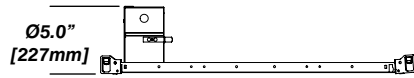

Dimension

Included

- **Plaster Frame**
  - Galvanized steel construction with cut-out to
- **Bar hanger**
  - Length: from 14-3/16" to 26"
- **Security wire**
  - Flexible aircraft cable, 12" long
  - Easy to clip snap body included