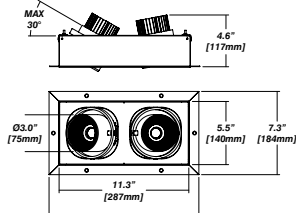

Installation

- For new installations only
- Fully 30° angle adjustable spot, 360° rotation
- Simple connection between fixture and driver via quick connect
- Available for wet rated in single version.

Construction / Finish

New Construction - 915

Dimension

Included

- Plaster Frame**
 - Galvanized steel construction with cut-out to
- Bar hanger**
 - Length: from 14-3/16" to 26"
- Security wire**
 - Flexible aircraft cable, 12" long
 - Easy to clip snap body included