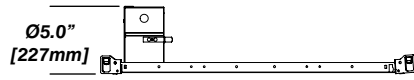

Reflector

Faceted Reflector

Senso metal spun reflectors for function, low glare and efficiency

Dimensions

□ 5.8" x 11.7"
 [147mm x 297mm]

Installation

- For new installations only
- Fully 30° angle adjustable spot, 360° rotation
- Simple connection between fixture and driver via quick connect
- Available for wet rated in single version.

Construction / Finish

- Custom finishes are available
- Cast Aluminum Trim and Steel Casing
- Made in Canada

Housing Options

New Construction - 915

Dimension

Included

- Plaster Frame** • Galvanized steel construction with cut-out to
- Bar hanger** • Length: from 14-3/16" to 26"
- Security wire** • Flexible aircraft cable, 12" long
- Easy to clip snap body included