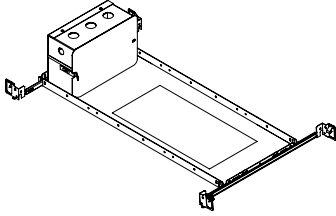

Reflector

Faceted Reflector

Senso metal spun reflectors for function, low glare and efficiency

Dimensions

□ 5.8" x 11.7"
 [147mm x 297mm]

Installation

- For new installations only
- Fully 30° angle adjustable spot, 360° rotation
- Simple connection between fixture and driver via quick connect
- Available for wet rated in single version.

Construction / Finish

- Custom finishes are available
- Cast Aluminum Trim and Steel Casing
- Made in Canada

Housing Options

New Construction - 915

Dimension

Included

- Plaster Frame** • Galvanized steel construction with cut-out to
- Bar hanger** • Length: from 14-3/16" to 26"
- Security wire** • Flexible aircraft cable, 12" long
- Easy to clip snap body included