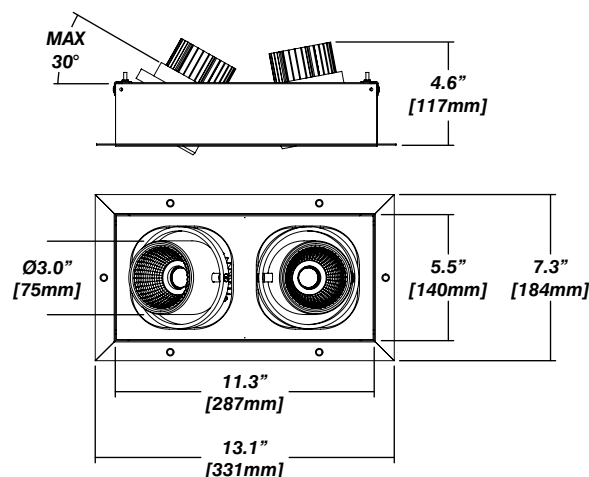

*Full Color Metric Info Available at Sensolighting.com

Light Engine

Output: up to 3000lm

High Efficacy: up to 92 lumen/Watt

Color Options (CCT): 2500K, 2700K, 3000K, 3500K, 4000K or 6500K

Color Consistency: Range within a 3-MacAdam Ellipse

Color rendering (CRI): 93+ CRI & 50+ R9 Value

Driver and Power Consumption

Dimming: 1% dimming standard with 0.1% option

Ripple: Industry leading Low ripple

Efficiency: Power Factor >0.9

Efficiency over 85%

Class 2 output for safety

Lumen Option	700lm	1000lm	1500lm	2000lm	3000lm
Fixture Wattage	7.5W	10.8W	16.7W	22W	33.7W
Delivered Lumen	683lm	992lm	1474lm	1935lm	2798lm

Installation

- For new installations only
- Fully 30° angle adjustable spot, 360° rotation
- Simple connection between fixture and driver via quick connect
- Available for wet rated in single version.

Construction / Finish

- Custom finishes are available
- Cast Aluminum Trim and Steel Casing
- Made in Canada

Dimensions