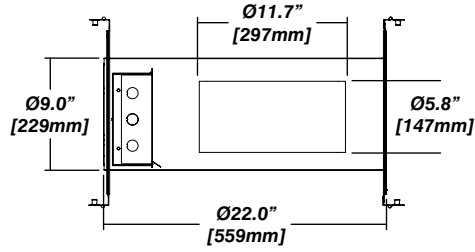

Reflector

Faceted Reflector

Senso metal spun reflectors for function, low glare and efficiency

Dimensions

□ 5.8" x 11.7"
 [147mm x 297mm]

Installation

- For new installations only
- Fully 30° angle adjustable spot, 360° rotation
- Simple connection between fixture and driver via quick connect
- Available for wet rated in single version.

Construction / Finish

- Custom finishes are available
- Cast Aluminum Trim and Steel Casing
- Made in Canada

Housing Options

New Construction - 915

Dimension

Included

- Plaster Frame** • Galvanized steel construction with cut-out to
- Bar hanger** • Length: from 14-3/16" to 26"
- Security wire** • Flexible aircraft cable, 12" long
- Easy to clip snap body included