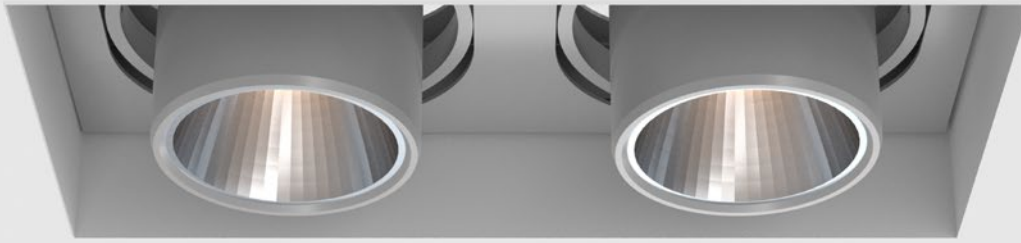

LETO 21

DOUBLE

Leto 21 Double - Recessed Adjustable downlight. LETO 21 Double is a rectangle trimless recessed LED fixture. It is fully adjustable to 30°, designed to be architecturally pleasing with trimless application. It can be used for general lighting, or to highlight specific design areas.

Product Specifications

SAMPLE: Fixture **602 - A90 - 618 - 27 - 07 - 01** | Driver **915 - 602 - STD - 120 - A90 - 07 - 01**

| 1 - Model | 2 - LED | 3 - Optic | 4 - CCT | 5 - Lumen | 6 - Finish | 1 - Housing Style | 2 - Model |
|-----------------------------|-------------------------------|--|--|---|--|-------------------------------|-----------------------------|
| 602 · Leto 21 Double | A90 · 93+ CRI Accuracy | 618 · 18° 630 · 30° 645 · 45° 660 · 60° | 25 · 2500K 27 · 2700K 30 · 3000K 35 · 3500K 40 · 4000K 65 · 6500K | 07 · 700 (7.5W) 10 · 1000 (10.8W) 15 · 1500 (16.7W) 20 · 2000 (22W) 30 · 3000 (33.7W) <i>Lumen and wattage per head</i> | 01 · White 02 · Black 08 · Silver XX · Custom | 915 · New Construction | 602 · Leto 21 Double |