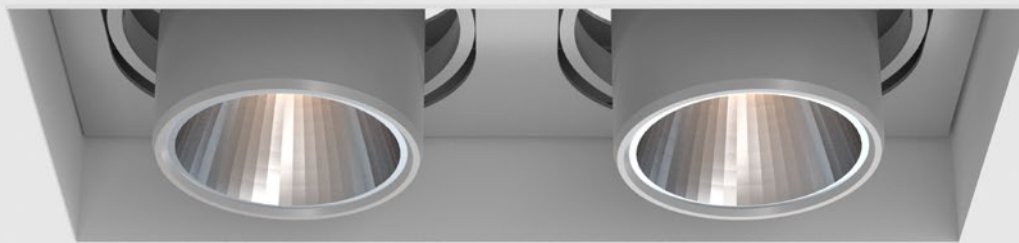

LETO 21

DOUBLE

Leto 21 Double - Recessed Adjustable downlight. LETO 21 Double is a rectangle trimless recessed LED fixture. It is fully adjustable to 30°, designed to be architecturally pleasing with trimless application. It can be used for general lighting, or to highlight specific design areas.

1 - Model	2 - LED	3 - Optic	4 - CCT	5 - Lumen	6 - Finish	1 - Housing Style	2 - Model
602 · Leto 21 Double	90 · Designer 83V · Vibrancy* ² 98 · Artist 98+ 98V · Vibrancy/Artist* ² 98B · Beauty* ⁷	618 · 18° 630 · 30° 645 · 45° 660 · 60°	27 · 2700K 30 · 3000K 35 · 3500K 40 · 4000K	07 · 700 (4.5W) 10 · 1000 (6.6W) 13 · 1300 (9.5W) 20 · 2000 (15.2W) 30 · 3000 ³ (25.7W)	01 · White 02 · Black 08 · Silver XX · Custom	915 · New Construction	602 · Leto 21 Double

Reflector

Faceted Reflector

Senso metal spun reflectors for function, low glare and efficiency

Dimensions

□ 5.8" x 11.7"
 [147mm x 297mm]

Installation

- For new installations only
- Fully 30° angle adjustable spot, 360° rotation
- Simple connection between fixture and driver via quick connect
- Available for wet rated in single version.