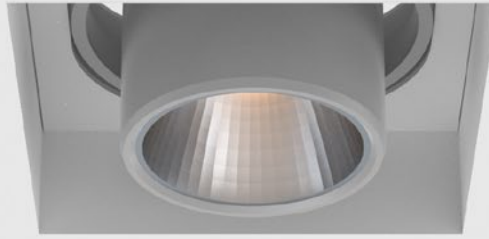

# LETO 21

SINGLE

**Leto 21 Single - Recessed Adjustable downlight.** LETO 21 is a square trimless recessed LED fixture. It is fully adjustable to 30°, designed to be architecturally pleasing with trimless application. It can be used for general lighting, or to highlight specific design areas.