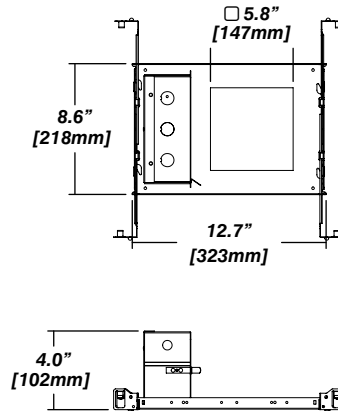

Reflector

Faceted Reflector

Senso metal spun reflectors for function, low glare and efficiency

Dimensions

Installation

- For new installations only
- Simple connection between fixture and driver via quick connect
- 18° reflector with 18° fixed tilt angle

Construction / Finish

- Custom finishes are available
- Cast Aluminum Trim and Steel Casing
- Made in Canada

Housing Options

New Construction - 915

Dimension

Included

- Plaster Frame** • Galvanized steel construction with cut-out to
- Bar hanger** • Length: from 14-3/16" to 26"
- Security wire** • Flexible aircraft cable, 12" long
- Easy to clip snap body included

IC Housing - 920

Dimension

Included

- IC Housing** • Galvanized steel construction
- Airtight
- Includes gasketed junction box
- Plaster Frame** • Galvanized steel construction
- Bar hanger** • Length: from 14-3/16" to 26"