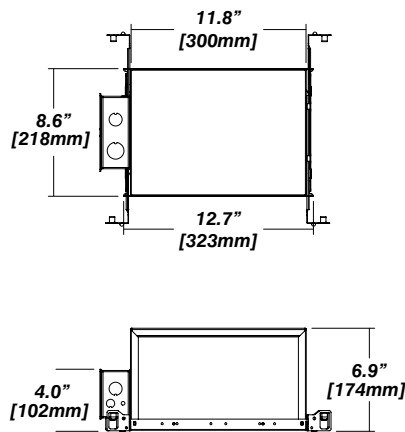

Reflector

Faceted Reflector

Senso metal spun reflectors for function, low glare and efficiency

Dimensions

Installation

- For new installations only
- Simple connection between fixture and driver via quick connect
- 18° reflector with 18° fixed tilt angle

Construction / Finish

- Custom finishes are available
- Cast Aluminum Trim and Steel Casing
- Made in Canada

Housing Options

New Construction - 915

Dimension

Included

- Plaster Frame** • Galvanized steel construction with cut-out to
- Bar hanger** • Length: from 14-3/16" to 26"
- Security wire** • Flexible aircraft cable, 12" long
- Easy to clip snap body included

IC Housing - 920

Dimension

Included

- IC Housing** • Galvanized steel construction
- Airtight
- Includes gasketed junction box
- Plaster Frame** • Galvanized steel construction
- Bar hanger** • Length: from 14-3/16" to 26"