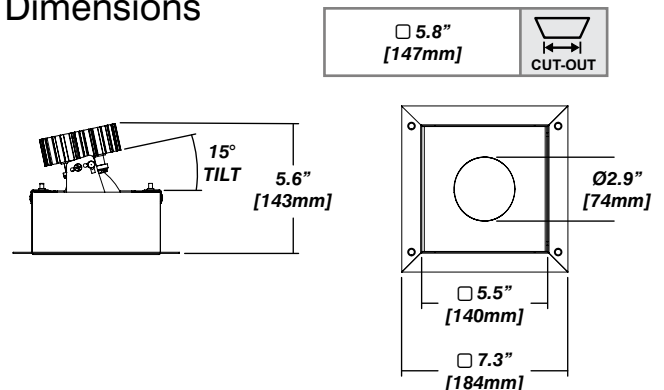

Reflector

Faceted Reflector

Senso metal spun reflectors for function, low glare and efficiency

Dimensions

Installation

- For new installations only
- Simple connection between fixture and driver via quick connect
- 18° reflector with 18° fixed tilt angle