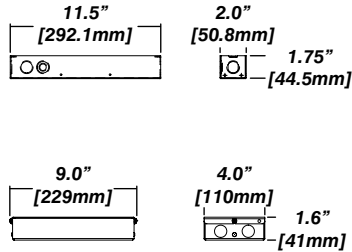

Construction / Finish

- Custom finishes are available
- Die cast aluminum trim
- Made in Canada

Dimensions

Housing Options

Standard Senso Housing - 910

Dimension

Included

Unless specified otherwise, this is provided as standard

- Bar hanger** • Length: from 14-3/16" to 26"
- Driver with enclosure** • Galvanized steel enclosure
- Security wire** • Flexible aircraft cable, 12" long
- Easy to clip snap body included

* driver can be installed either: