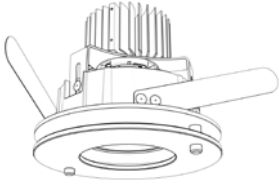

Accessories

Floating Ring