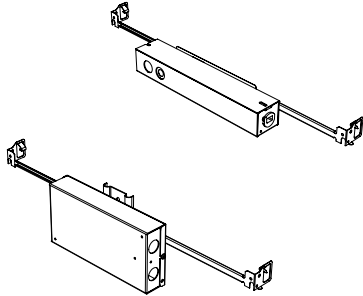

Installation

- For new and retrofit installations
- Holds in place with three friction fit spring clips
- Simple connection between fixture and driver via quick connect
- Available for wet rated in single version.

Construction / Finish

- Custom finishes are available
- Die cast aluminum trim
- Made in Canada

Dimensions

Housing Options

Standard Senso Housing - 910

Dimension

Included

Unless specified otherwise, this is provided as standard

- Bar hanger** • Length: from 14-3/16" to 26"
- Driver with enclosure** • Galvanized steel enclosure
- Security wire** • Flexible aircraft cable, 12" long
- Easy to clip snap body included

* driver can be installed either:

(A) laying on top of ceiling. (B) mounted to the bar hanger and fixed to the ceiling. (C) remote from the fixture, with the bar hanger still used if desired to secure the fixture

New Construction - 915