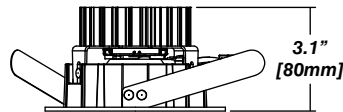

Dimensions