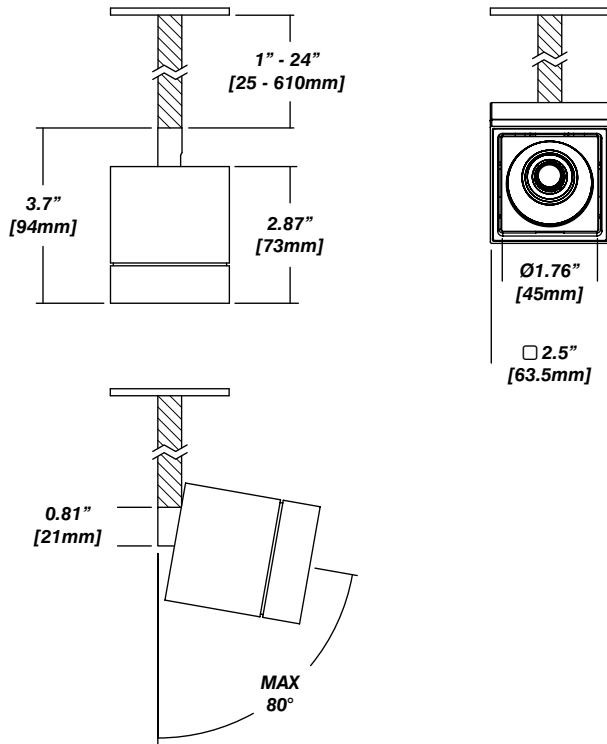

## Installation

- 330° of rotation and 80° of tilt
- Preset stem height between 1" and 24" OR custom heights available

## Dimensions