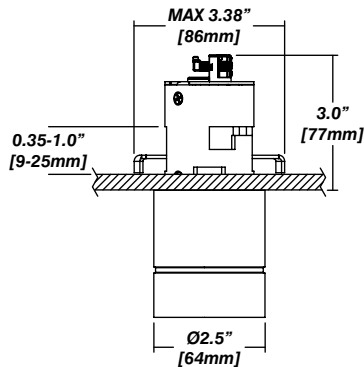

954 - Semi-Recessed +
Cylinder Driver Housing