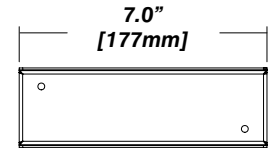

Senso Driver Housings

910 - Single Remote Driver Housing

- Fits Standard, LCS or DIM drivers
- Galvanized steel enclosure
- Installed in remote location

Dimensions

910 - Double Remote Driver Housing

- Fits all drivers
- Galvanized steel enclosure
- Installed in remote location