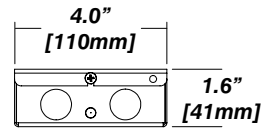

Senso Driver Housings

910 - Single Remote Driver Housing

- Fits Standard, LCS or DIM drivers
- Galvanized steel enclosure
- Installed in remote location

Dimensions

910 - Double Remote Driver Housing

- Fits all drivers
- Galvanized steel enclosure
- Installed in remote location