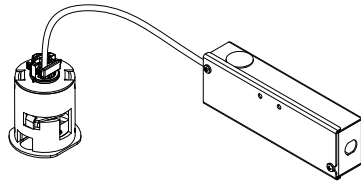

954 - Cylinder Driver Housing

- Supplied standard with every semi-recessed canopy
- Fits Standard, LCS or DIM drivers
- Extruded aluminum enclosure with strain relief to fixture
- Installed in ceiling beside canopy

954 Driver Layouts

954 with Cylinder Driver Housing

- Installed in ceiling beside canopy
- Driver mounted inside cylinder
- Dimming control wired from Cylinder Driver Housing

954 with 910 Single Driver Housing

- Driver remotely mounted inside 910 housing
- Fed to 910 housing
- WAGO connector for DC side
- Thermal protector for high temperatures

954 with 910 Double Driver Housing

- Driver remotely mounted inside 910 housing
- Fed to 910 housing
- WAGO connector for DC side
- Thermal protector for high temperatures