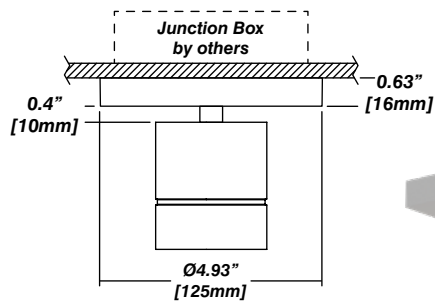

965 - Square Slim