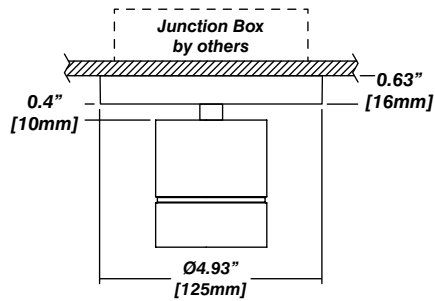

Canopy

955 - Round Slim